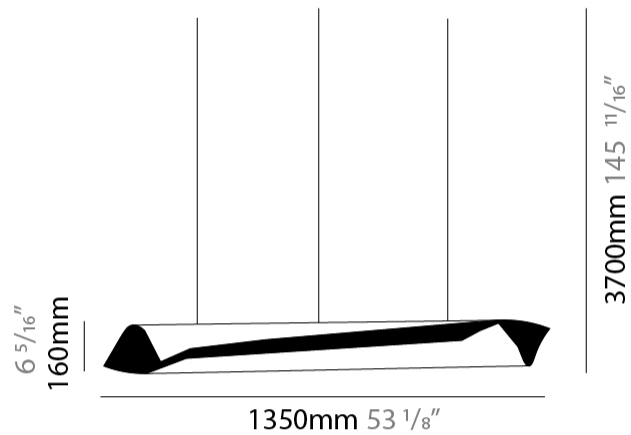

PROJECT	
TYPE	
SPECIFIER	
QUANTITY	
DATE	

HUE SUSPENSION

D131213-

base number   Finish
Options

1. To build a product code in our configurator select the specify button on the base model # product page
2. To build a manual product code on this datasheet choose from the options listed below in blue font and add the suffix to the base model #

GENERAL

Series: HUE
Partner: Knikerboker
Division: Design
Installation: Suspension
Product Type: Pendant
Mounting Location: Ceiling
Light Distribution: Direct

PHYSICAL

Shape: Abstract
Diameter (mm): 160
Diameter (in): 6 ⁵/₁₆
Height (mm): 1350
Height (in): 53 ¹/₈
Max. Overall Height (mm): 3700
Max. Overall Height (in): 145 ¹¹/₁₆
Fixture Finish: EWH / EBK / MAN / COF / PRD / SLF / GLF / CLF / BRL / EWS / EWG / EWC / EWR / EBS / EBG / EBC / EBC / EBB / MAS / MAD / MAC / MAB / COS / CGO / CCL / CBL / PRS / PRG / PRC / PRB
Fixture Material: Metal
Cable Details: 1 Silicone Cable 2000mm / 78 3/4"

ELECTRICAL

Number of Lamps: 4
Lamp Type: LED Retrofit
Bulb Included: Bulb Not Included
Max. Wattage Per Lamp (W): 4.5
Lamp Base: E26
Input Voltage (V): 120
Upon Request: 277Vac / GU10

LED

OPTICAL

RATINGS AND CERTIFICATIONS

Certified By: Certified for North American Standards
IP rating: IP20