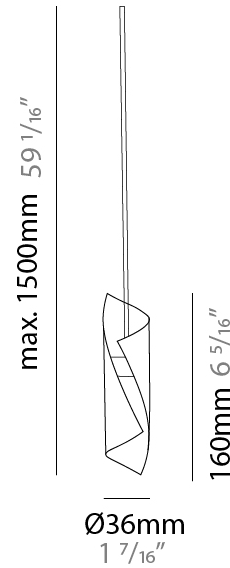

1. To build a product code in our configurator select the specify button on the base model # product page
2. To build a manual product code on this datasheet choose from the options listed below in blue font and add the suffix to the base model #

GENERAL

Series: HUE
Subseries: Hue Single
Partner: Knikerboker
Division: Design
Installation: Suspension
Product Type: Pendant
Mounting Location: Ceiling
Light Distribution: Direct / Indirect

PHYSICAL

Shape: Abstract
Diameter (mm): 36
Diameter (in): 1 7/16
Height (mm): 160
Height (in): 6 5/16
Max. Overall Height (mm): 1500
Max. Overall Height (in): 59 1/16

Fixture Finish: EWH / EBK / MAN / COF / PRD / SLF / GLF / CLF / BRL / EWS / EWG / EWC / EWR / EBS / EBG / EBC / EBC / EBB / MAS / MAD / MAC / MAB / COS / CGO / CCL / CBL / PRS / PRG / PRC / PRB

Fixture Material: Metal
Cable Details: 1500mm Silicon Coaxial Cable

ELECTRICAL

Lamp Type: LED
Total Output Wattage (W): 1.5
Dimming: Non-Dimmable
Driver Included: Yes
Driver Location: Integrated
Driver Type: Constant Current - Universal
Driver Class: Class 2
Input Voltage (V): 120 - 277
Constant Current (MA): 350
Upon Request: (See components) Remote: Phase dimming 120Vac

LED

Number of LEDs: 1
Color Temperature (°K): 3000
Max. Delivered Lumen (lm): 150
CRI: >80 CRI
Lamp Life (hrs): 50000

OPTICAL

RATINGS AND CERTIFICATIONS

Certified By: Certified for North American Standards
IP rating: IP20

PROJECT
TYPE
SPECIFIER
QUANTITY
DATE