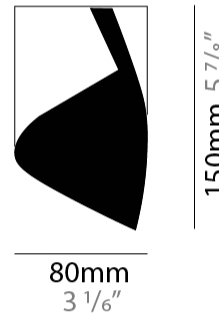

PROJECT	
TYPE	
SPECIFIER	
QUANTITY	
DATE	

HUE SURFACE

D132003-

base number   Finish
Options

1. To build a product code in our configurator select the specify button on the base model # product page
2. To build a manual product code on this datasheet choose from the options listed below in blue font and add the suffix to the base model #

GENERAL

Series: HUE
Partner: Knikerboker
Division: Design
Installation: Surface
Product Type: Downlight
Mounting Location: Ceiling
Light Distribution: Direct

PHYSICAL

Aperture Sizes - Downlights: 3"
Shape: Cylinder
Diameter (mm): 80
Diameter (in): 3 1/6"
Height (mm): 150
Height (in): 5 7/8"
Fixture Finish: EWH / EBK / MAN / COF / PRD / SLF / GLF / CLF / BRL / EWS / EWG / EWC / EWR / EBS / EBG / EBC / EBC / EBB / MAS / MAD / MAC / MAB / COS / CGO / CCL / CBL / PRS / PRG / PRC / PRB
Fixture Material: Metal

ELECTRICAL

Number of Lamps: 1
Lamp Type: LED Retrofit
Lamp Shape: MR16
Bulb Included: Bulb Not Included
Max. Wattage Per Lamp (W): 8
Lamp Base: GU10
Input Voltage (V): 120

LED

OPTICAL

RATINGS AND CERTIFICATIONS

Certified By: Certified for North American Standards
IP rating: IP20