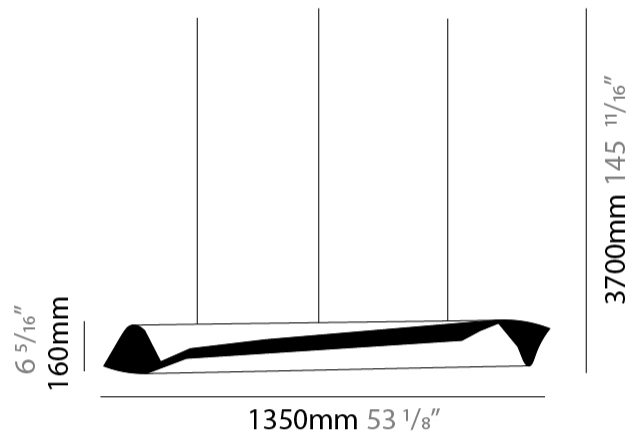

PROJECT	_____
TYPE	_____
SPECIFIER	_____
QUANTITY	_____
DATE	_____

HUE SUSPENSION

D131213-

base number _____
Finish _____
Options _____

1. To build a product code in our configurator select the specify button on the base model # product page
2. To build a manual product code on this datasheet choose from the options listed below in blue font and add the suffix to the base model #

GENERAL

Series: HUE
Partner: Knikerboker
Division: Design
Installation: Suspension
Product Type: Pendant
Mounting Location: Ceiling
Light Distribution: Direct

PHYSICAL

Shape: Abstract
Diameter (mm): 160
Diameter (in): 6 ⁵/₁₆
Height (mm): 1350
Height (in): 53 ¹/₈
Max. Overall Height (mm): 3700
Max. Overall Height (in): 145 ¹¹/₁₆
Fixture Finish: EWH / EBK / MAN / COF / PRD / SLF / GLF / CLF / BRL / EWS / EWG / EWC / EWR / EBS / EBG / EBC / EBC / EBB / MAS / MAD / MAC / MAB / COS / CGO / CCL / CBL / PRS / PRG / PRC / PRB
Fixture Material: Metal
Cable Details: 1 Silicone Cable 2000mm / 78 3/4"

ELECTRICAL

Number of Lamps: 4
Lamp Type: LED Retrofit
Bulb Included: Bulb Not Included
Max. Wattage Per Lamp (W): 4.5
Lamp Base: E26
Input Voltage (V): 120
Upon Request: 277Vac / GU10

LED

OPTICAL

RATINGS AND CERTIFICATIONS

Certified By: Certified for North American Standards
IP rating: IP20