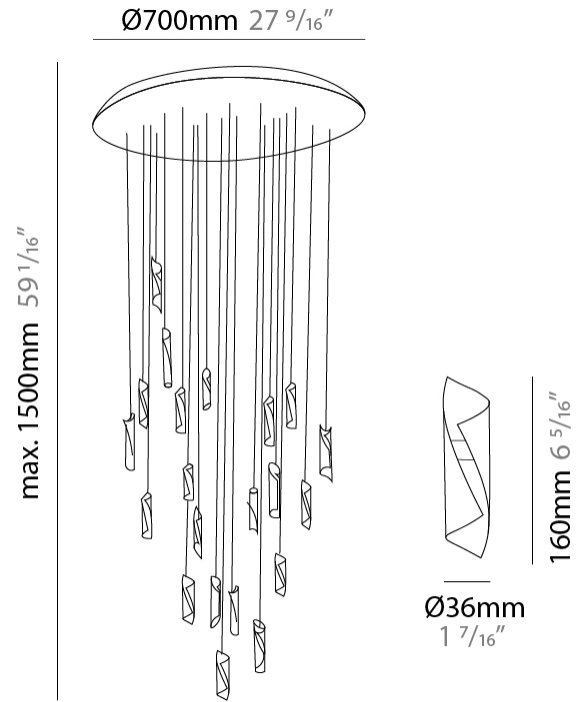

HUE 20 SUSPENSION

D131004-

base number   Finish
Options

1. To build a product code in our configurator select the specify button on the base model # product page
2. To build a manual product code on this datasheet choose from the options listed below in blue font and add the suffix to the base model #

GENERAL

Series: HUE
Subseries: Hue 20
Partner: Knikerboker
Division: Design
Installation: Suspension
Product Type: Pendant
Mounting Location: Ceiling
Light Distribution: Direct / Indirect

PHYSICAL

Shape: Abstract
Diameter (mm): 700
Diameter (in): 27 9/16
Height (mm): 160
Height (in): 6 5/16
Max. Overall Height (mm): 1500
Max. Overall Height (in): 59 1/16

Fixture Finish: EWH / EBK / MAN / COF / PRD / SLF / GLF / CLF / BRL / EWS / EWG / EWC / EWR / EBS / EBG / EBC / EBC / EBB / MAS / MAD / MAC / MAB / COS / CGO / CCL / CBL / PRS / PRG / PRC / PRB

Fixture Material: Metal
Cable Details: Silicon Coaxial Cable

ELECTRICAL

Lamp Type: LED
Total Output Wattage (W): 30
Dimming: Phase Dimming (120Vac Only)
Driver Included: Yes
Driver Location: Integrated
Driver Type: Constant Current - Universal
Driver Class: Class 2
Input Voltage (V): 120 - 277
Constant Current (MA): 350
Upon Request: Phase dimming @120Vac only / Non-dimming 277Vac

LED

Number of LEDs: 20
Color Temperature (°K): 3000
Max. Delivered Lumen (lm): 3000
CRI: >80 CRI
Lamp Life (hrs): 50000

OPTICAL

RATINGS AND CERTIFICATIONS

Certified By: Certified for North American Standards
IP rating: IP20