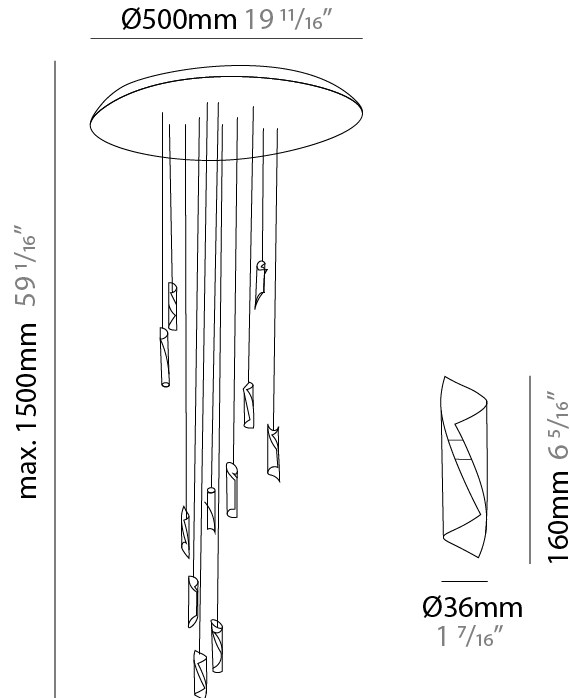

PROJECT
TYPE
SPECIFIER
QUANTITY
DATE

HUE 10 SUSPENSION

D131003- _____
base number

1. To build a product code in our configurator select the specify button on the base model # product page
2. To build a manual product code on this datasheet choose from the options listed below in blue font and add the suffix to the base model #

GENERAL

Series: HUE
Subseries: Hue 10
Brand: Knikerboker
Division: Design
Mounting Type: Suspension
Mounting Location: Ceiling
Subcategory: Ambient

PHYSICAL

Shape: Abstract
Diameter (mm): 500
Diameter (in): 19 11/16
Height (mm): 160
Height (in): 6 5/16
Max. Overall Height (mm): 1500
Max. Overall Height (in): 59 1/16
Light Distribution: Direct / Indirect
Fixture Finish: EWH / EBK / MAN / COF / PRD / SLF / GLF / CLF / BRL / EWS / EWG / EWC / EWR / EBS / EBG / EBC / EBC / EBB / MAS / MAD / MAC / MAB / COS / CGO / CCL / CBL / PRS / PRG / PRC / PRB
Fixture Material: Metal
Cable Details: Silicon Coaxial Cable

ELECTRICAL

Lamp Type: LED
Total Output Wattage (W): 15
Dimming: Non-Dimming / Phase Dimming (120vac Only)
Driver Included: Yes
Driver Location: Integrated
Driver Type: Constant Current - Universal
Driver Class: Class 2
Input Voltage (V): 120 - 277
Constant Current (MA): 350

LED

Number of LEDs: 10
Color Temperature (°K): 3000
Max. Delivered Lumen (lm): 1500
CRI: >80 CRI
Lamp Life (hrs): 50000

OPTICAL

RATINGS AND CERTIFICATIONS

Certified By: Certified for North American Standards
IP rating: IP20