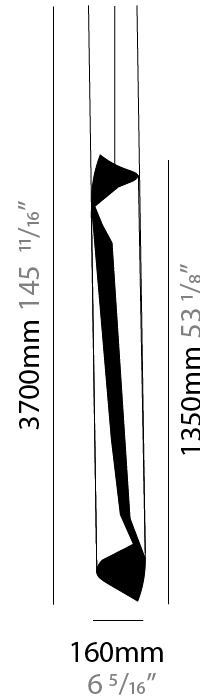

HUE SUSPENSION

D131107- _____
base number

1. To build a product code in our configurator select the specify button on the base model # product page
2. To build a manual product code on this datasheet choose from the options listed below in blue font and add the suffix to the base model #

GENERAL

Series: HUE
Brand: Knikerboker
Division: Design
Mounting Type: Suspension
Mounting Location: Ceiling
Subcategory: Pendant

PHYSICAL

Shape: Abstract
Diameter (mm): 160
Diameter (in): 6 ⁵/₁₆
Height (mm): 1350
Height (in): 53 ¹/₈
Max. Overall Height (mm): 3700
Max. Overall Height (in): 145 ¹¹/₁₆
Light Distribution: Direct / Indirect
Fixture Finish: EWH / EBK / MAN / COF / PRD / SLF / GLF / CLF / BRL / EWS / EWG / EWC / EWR / EBS / EBG / EBC / EBC / EBB / MAS / MAD / MAC / MAB / COS / CGO / CCL / CBL / PRS / PRG / PRC / PRB
Fixture Material: Metal
Cable Details: 2 Silicone Cable 2000mm / 78 3/4"

ELECTRICAL

Number of Lamps: 4
Lamp Type: LED Retrofit
Bulb Included: Bulb Not Included
Max. Wattage Per Lamp (W): 4.5
Lamp Base: E26
Input Voltage (V): 120
Upon Request: 277Vac / GU10

LED

OPTICAL

RATINGS AND CERTIFICATIONS

Certified By: Certified for North American Standards
IP rating: IP20

PROJECT	_____
TYPE	_____
SPECIFIER	_____
QUANTITY	_____
DATE	_____