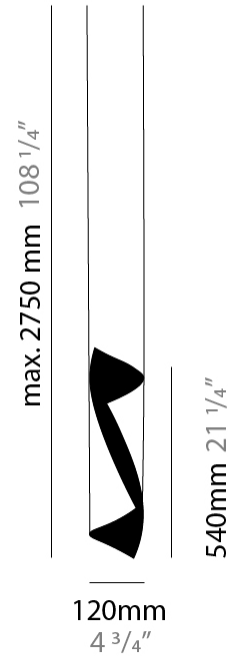

HUE SUSPENSION

D131012- _____

base number

1. To build a product code in our configurator select the specify button on the base model # product page
2. To build a manual product code on this datasheet choose from the options listed below in blue font and add the suffix to the base model #

GENERAL

Series: HUE
Brand: Knikerboker
Division: Design
Mounting Type: Suspension
Mounting Location: Ceiling
Subcategory: Pendant

PHYSICAL

Shape: Abstract
Diameter (mm): 120
Diameter (in): 4 3/4
Height (mm): 540
Height (in): 21 1/4
Max. Overall Height (mm): 2750
Max. Overall Height (in): 108 1/4
Light Distribution: Direct / Indirect / Downlight
Fixture Finish: EWH / EBK / MAN / COF / PRD / SLF / GLF / CLF / BRL / EWS / EWG / EWC / EWR / EBS / EBG / EBC / EBC / EBB / MAS / MAD / MAC / MAB / COS / CGO / CCL / CBL / PRS / PRG / PRC / PRB
Fixture Material: Metal
Cable Details: 1 Silicone Cable 2000mm / 78 3/4"

ELECTRICAL

Number of Lamps: 2
Lamp Type: LED Retrofit
Lamp Shape: MR16
Bulb Included: Bulb Not Included
Max. Wattage Per Lamp (W): 6.5
Lamp Base: GU10
Input Voltage (V): 120

LED

OPTICAL

RATINGS AND CERTIFICATIONS

Certified By: Certified for North American Standards
IP rating: IP20