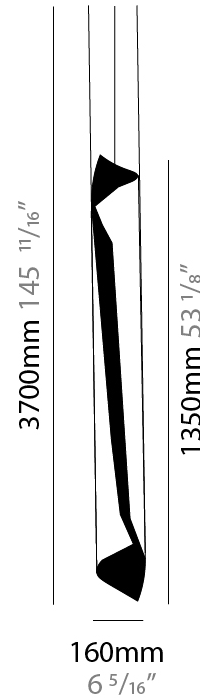

PROJECT
TYPE
SPECIFIER
QUANTITY
DATE

HUE SUSPENSION

D131107-

base number   Finish
Options

1. To build a product code in our configurator select the specify button on the base model # product page
2. To build a manual product code on this datasheet choose from the options listed below in blue font and add the suffix to the base model #

GENERAL

Series: HUE
Brand: Knikerboker
Division: Design
Mounting Type: Suspension
Mounting Location: Ceiling
Subcategory: Pendant

PHYSICAL

Shape: Abstract
Diameter (mm): 160
Diameter (in): 6 ⁵/₁₆
Height (mm): 1350
Height (in): 53 ¹/₈
Max. Overall Height (mm): 3700
Max. Overall Height (in): 145 ¹¹/₁₆
Light Distribution: Direct / Indirect
Fixture Finish: BRL / BFM / BRW / CLF / CLM / CLW / GLF / GLM / GLW / MBK / SLF / SLM / SLW / WHI
Fixture Material: Metal
Cable Details: 2 Silicone Cable 2000mm / 78 3/4"

ELECTRICAL

Number of Lamps: 4
Lamp Type: LED Retrofit
Bulb Included: Bulb Not Included
Max. Wattage Per Lamp (W): 4.5
Lamp Base: E26
Input Voltage (V): 120
Upon Request: 277Vac / GU10

LED

OPTICAL

RATINGS AND CERTIFICATIONS

Certified By: Certified for North American Standards
IP rating: IP20