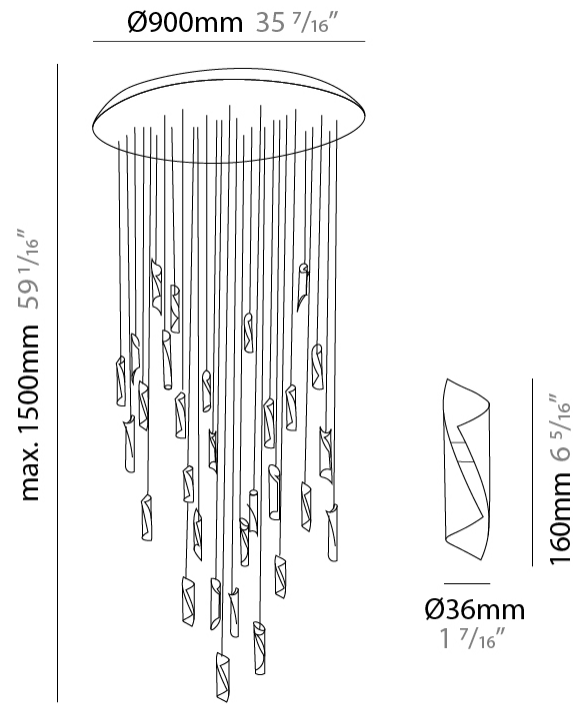

GENERAL

Series: HUE _____
Subseries: Hue 30 _____
Brand: Knikerboker _____
Division: Design _____
Mounting Type: Suspension _____
Mounting Location: Ceiling _____
Subcategory: Ambient _____

PHYSICAL

Shape: Abstract _____
Diameter (mm): 900 _____
Diameter (in): 35 7/16 _____
Height (mm): 160 _____
Height (in): 6 5/16 _____
Max. Overall Height (mm): 1500 _____
Max. Overall Height (in): 59 1/16 _____
Light Distribution: Direct / Indirect _____
Fixture Finish: BRL / BFM / BRW / CLF / CLM / CLW / GLF / GLM / GLW / MBK / SLF / SLM / SLW / WHI _____
Fixture Material: Metal _____
Cable Details: Silicon Coaxial Cable _____

ELECTRICAL

Lamp Type: LED _____
Total Output Wattage (W): 45 _____
Dimming: Phase Dimming (120Vac Only) _____
Driver Included: Yes _____
Driver Location: Integrated _____
Driver Type: Constant Current - Universal _____
Driver Class: Class 2 _____
Input Voltage (V): 120 - 277 _____
Constant Current (MA): 350 _____
Upon Request: Phase dimming @120Vac only / Non-dimming 277Vac _____

LED

Number of LEDs: 30 _____
Color Temperature (°K): 3000 _____
Max. Delivered Lumen (lm): 4500 _____
CRI: >80 CRI _____
Lamp Life (hrs): 50000 _____

OPTICAL

RATINGS AND CERTIFICATIONS

Certified By: Certified for North American Standards _____
IP rating: IP20 _____