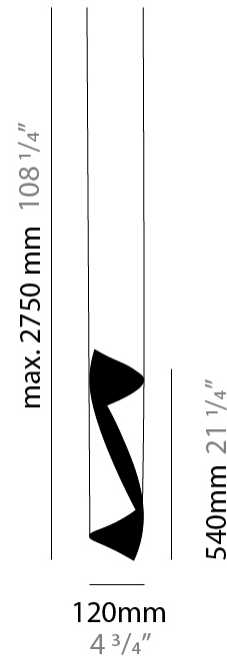

PROJECT
TYPE
SPECIFIER
QUANTITY
DATE

HUE SUSPENSION

D131012-

base number   Finish
Options

1. To build a product code in our configurator select the specify button on the base model # product page
2. To build a manual product code on this datasheet choose from the options listed below in blue font and add the suffix to the base model #

GENERAL

Series: HUE
Brand: Knikerboker
Division: Design
Mounting Type: Suspension
Mounting Location: Ceiling
Subcategory: Pendant

PHYSICAL

Shape: Abstract
Diameter (mm): 120
Diameter (in): 4 3/4
Height (mm): 540
Height (in): 21 1/4
Max. Overall Height (mm): 2750
Max. Overall Height (in): 108 1/4
Light Distribution: Direct / Indirect / Downlight
Fixture Finish: BRL / BFM / BRW / CLF / CLM / CLW / GLF / GLM / GLW / MBK / SLF / SLM / SLW / WHI
Fixture Material: Metal
Cable Details: 1 Silicone Cable 2000mm / 78 3/4"

ELECTRICAL

Number of Lamps: 2
Lamp Type: LED Retrofit
Lamp Shape: MR16
Bulb Included: Bulb Not Included
Max. Wattage Per Lamp (W): 6.5
Lamp Base: GU10
Input Voltage (V): 120

LED

OPTICAL

RATINGS AND CERTIFICATIONS

Certified By: Certified for North American Standards
IP rating: IP20