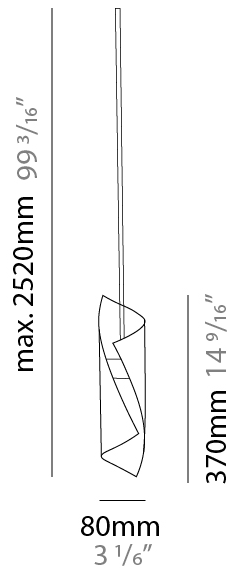

HUE SUSPENSION

D131006-

base number   Finish
Options

1. To build a product code in our configurator select the specify button on the base model # product page
2. To build a manual product code on this datasheet choose from the options listed below in blue font and add the suffix to the base model #

GENERAL

Series: HUE
Brand: Knikerboker
Division: Design
Mounting Type: Suspension
Mounting Location: Ceiling
Subcategory: Pendant

PHYSICAL

Shape: Abstract
Diameter (mm): 80
Diameter (in): 3 1/8
Height (mm): 370
Height (in): 14 9/16
Max. Overall Height (mm): 2520
Max. Overall Height (in): 99 3/16
Light Distribution: Direct / Indirect
Fixture Finish: BRL / BFM / BRW / CLF / CLM / CLW / GLF / GLM / GLW / MBK / SLF / SLM / SLW / WHI
Fixture Material: Metal
Cable Details: 1 Silicone Cable 2000mm / 78 3/4"

ELECTRICAL

Number of Lamps: 1
Lamp Type: LED Retrofit
Lamp Shape: MR16
Bulb Included: Bulb Not Included
Max. Wattage Per Lamp (W): 6.5
Lamp Base: GU10
Input Voltage (V): 120

LED

OPTICAL

Optic°: 25

RATINGS AND CERTIFICATIONS

Certified By: Certified for North American Standards
IP rating: IP20