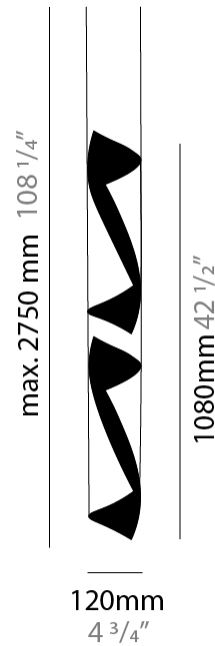

PROJECT
TYPE
SPECIFIER
QUANTITY
DATE

HUE SUSPENSION

D131018-

base number   Finish
Options

1. To build a product code in our configurator select the specify button on the base model # product page
2. To build a manual product code on this datasheet choose from the options listed below in blue font and add the suffix to the base model #

GENERAL

Series: HUE
Brand: Knikerboker
Division: Design
Mounting Type: Suspension
Mounting Location: Ceiling
Subcategory: Pendant

PHYSICAL

Shape: Abstract
Diameter (mm): 120
Diameter (in): 4 3/4
Height (mm): 1100
Height (in): 43 5/16
Max. Overall Height (mm): 2750
Max. Overall Height (in): 108 1/4
Light Distribution: Direct / Indirect
Fixture Finish: BRL / BFM / BRW / CLF / CLM / CLW / GLF / GLM / GLW / MBK / SLF / SLM / SLW / WHI
Fixture Material: Metal
Cable Details: 1 Silicone Cable 2000mm / 78 3/4"

ELECTRICAL

Number of Lamps: 4
Lamp Type: LED Retrofit
Lamp Shape: MR16
Bulb Included: Bulb Not Included
Max. Wattage Per Lamp (W): 6.5
Lamp Base: GU10
Input Voltage (V): 120

LED

OPTICAL

RATINGS AND CERTIFICATIONS

Certified By: Certified for North American Standards
IP rating: IP20