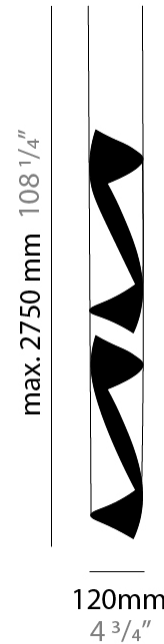

HUE SUSPENSION

D131018- _____
base number

1. To build a product code in our configurator select the specify button on the base model # product page
2. To build a manual product code on this datasheet choose from the options listed below in blue font and add the suffix to the base model #

GENERAL

Series: HUE
Brand: Knikerboker
Division: Design
Mounting Type: Suspension
Mounting Location: Ceiling
Subcategory: Pendant

PHYSICAL

Shape: Abstract
Diameter (mm): 120
Diameter (in): 4 3/4
Height (mm): 1100
Height (in): 43 5/16
Max. Overall Height (mm): 2750
Max. Overall Height (in): 108 1/4
Light Distribution: Direct / Indirect
Fixture Finish: EWH / EBK / MAN / COF / PRD / SLF / GLF / CLF / BRL / EWS / EWG / EWC / EWR / EBS / EBG / EBC / EBC / EBB / MAS / MAD / MAC / MAB / COS / CGO / CCL / CBL / PRS / PRG / PRC / PRB
Fixture Material: Metal
Cable Details: 1 Silicone Cable 2000mm / 78 3/4"

ELECTRICAL

Number of Lamps: 4
Lamp Type: LED Retrofit
Lamp Shape: MR16
Bulb Included: Bulb Not Included
Max. Wattage Per Lamp (W): 6.5
Lamp Base: GU10
Input Voltage (V): 120

LED

OPTICAL

RATINGS AND CERTIFICATIONS

Certified By: Certified for North American Standards
IP rating: IP20

PROJECT
TYPE
SPECIFIER
QUANTITY
DATE