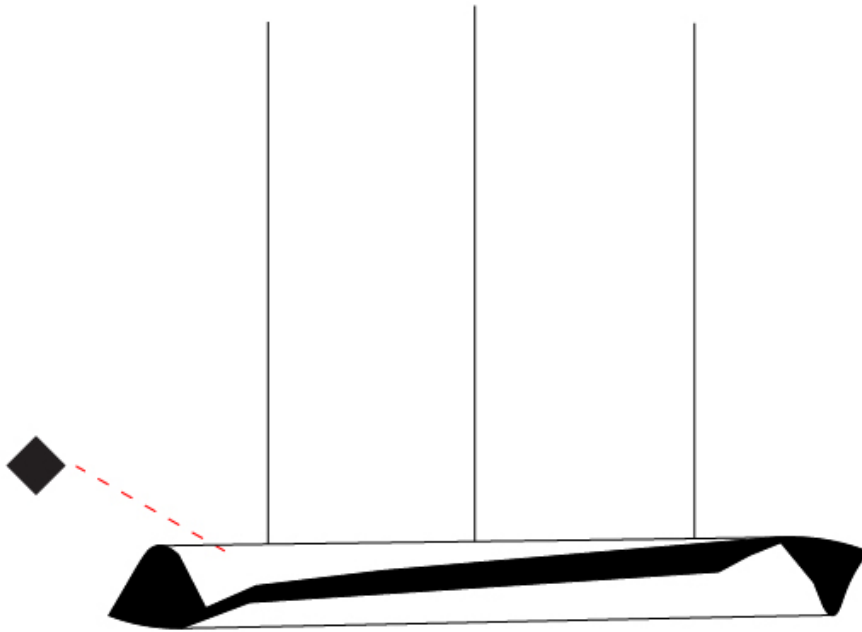

D131213-

PROJECT

TYPE

SPECIFIER

QUANTITY

DATE

D