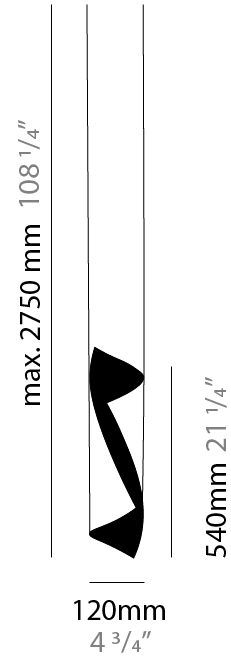

HUE SUSPENSION

D131012- _____
base number

1. To build a product code in our configurator select the specify button on the base model # product page
2. To build a manual product code on this datasheet choose from the options listed below in blue font and add the suffix to the base model #

GENERAL

Series: HUE
Brand: Knikerboker
Division: Design
Mounting Type: Suspension
Mounting Location: Ceiling
Subcategory: Pendant

PHYSICAL

Shape: Abstract
Diameter (mm): 120
Diameter (in): 4 ¾
Height (mm): 540
Height (in): 21 ¼
Max. Overall Height (mm): 2750
Max. Overall Height (in): 108 ¼
Light Distribution: Direct / Indirect / Downlight
Fixture Finish: EWH / EBK / MAN / COF / PRD / SLF / GLF / CLF / BRL / EWS / EWG / EWC / EWR / EBS / EBG / EBC / EBC / EBB / MAS / MAD / MAC / MAB / COS / CGO / CCL / CBL / PRS / PRG / PRC / PRB
Fixture Material: Metal
Cable Details: 1 Silicone Cable 2000mm / 78 3/4"

ELECTRICAL

Number of Lamps: 2
Lamp Type: LED Retrofit
Lamp Shape: MR16
Bulb Included: Bulb Not Included
Max. Wattage Per Lamp (W): 6.5
Lamp Base: GU10
Input Voltage (V): 120

LED

OPTICAL

RATINGS AND CERTIFICATIONS

Certified By: Certified for North American Standards
IP rating: IP20

PROJECT	_____
TYPE	_____
SPECIFIER	_____
QUANTITY	_____
DATE	_____