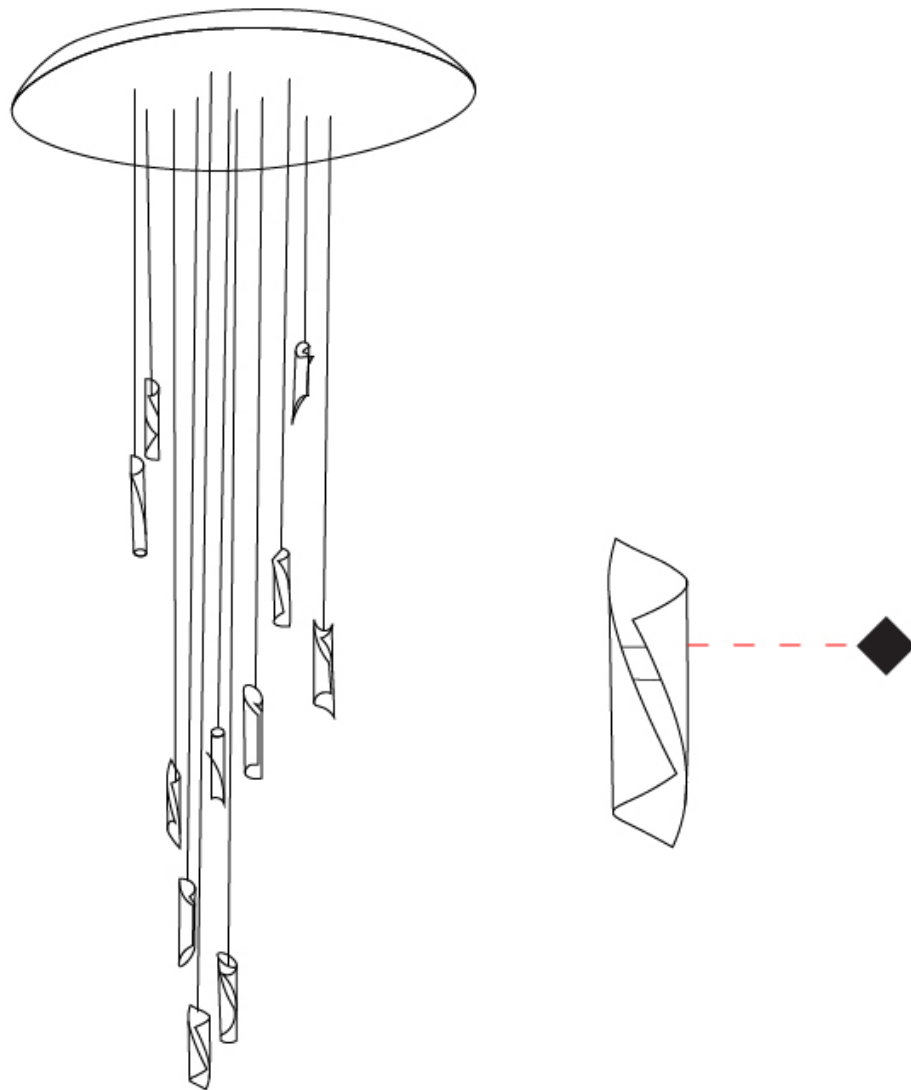

HUE 10 SUSPENSION

D131003-

PROJECT

TYPE

SPECIFIER

QUANTITY

DATE

D