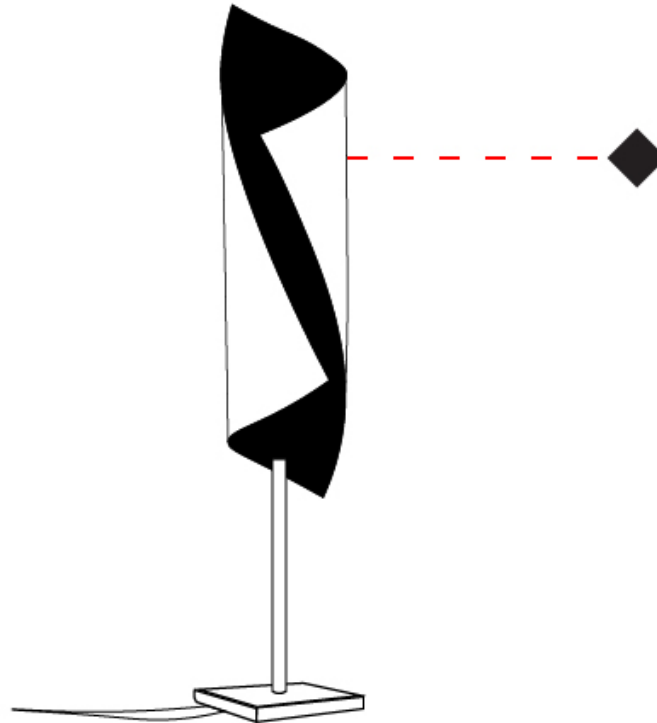

HUE PORTABLE

D134002-

PROJECT _____

TYPE _____

SPECIFIER _____

QUANTITY _____

DATE _____