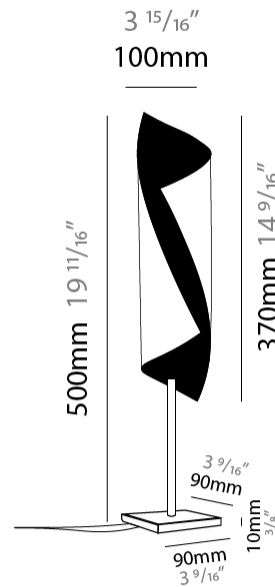

HUE PORTABLE

D134002- _____

base number

1. To build a product code in our configurator select the specify button on the base model # product page
2. To build a manual product code on this datasheet choose from the options listed below in blue font and add the suffix to the base model #

GENERAL

Series: HUE _____
Brand: Knikerboker _____
Division: Design _____
Mounting Type: Portable _____
Mounting Location: Table _____
Subcategory: Table _____

PHYSICAL

Shape: Cylinder _____
Diameter (mm): 100 _____
Diameter (in): 3 ¹⁵/₁₆ _____
Height (mm): 500 _____
Height (in): 19 ¹¹/₁₆ _____
Light Distribution: Direct / Indirect _____
Fixture Finish: EWH / EBK / MAN / COF / PRD / SLF / GLF / CLF / BRL / EWS / EWG / EWC / EWR / EBS / EBG / EBC / EBC / EBB / MAS / MAD / MAC / MAB / COS / CGO / CCL / CBL / PRS / PRG / PRC / PRB _____
Fixture Material: Metal _____
Upon Request: Bolt Down _____

ELECTRICAL

Number of Lamps: 1 _____
Lamp Type: LED Retrofit _____
Lamp Shape: MR16 _____
Bulb Included: Bulb Not Included _____
Max. Wattage Per Lamp (W): 8 _____
Lamp Base: GU10 _____
Input Voltage (V): 120 _____

LED

OPTICAL

RATINGS AND CERTIFICATIONS

Certified By: Certified for North American Standards _____
IP rating: IP20 _____

PROJECT	_____
TYPE	_____
SPECIFIER	_____
QUANTITY	_____
DATE	_____