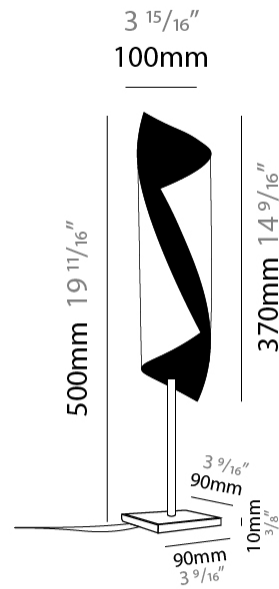

PROJECT	_____
TYPE	_____
SPECIFIER	_____
QUANTITY	_____
DATE	_____

HUE PORTABLE

D134002- _____
base number

1. To build a product code in our configurator select the specify button on the base model # product page
2. To build a manual product code on this datasheet choose from the options listed below in blue font and add the suffix to the base model #

GENERAL

Series: HUE _____
Brand: Knikerboker _____
Division: Design _____
Mounting Type: Portable _____
Mounting Location: Table _____
Subcategory: Table _____

PHYSICAL

Shape: Cylinder _____
Diameter (mm): 100 _____
Diameter (in): 3 ¹⁵/₁₆ _____
Height (mm): 500 _____
Height (in): 19 ¹¹/₁₆ _____
Light Distribution: Direct / Indirect _____
Fixture Finish: EWH / EBK / MAN / COF / PRD/ SLF / GLF / CLF / BRL / EWS / EWG / EWC / EWR / EBS / EBG / EBC / EBC / EBB / MAS / MAD / MAC / MAB / COS / CGO / CCL / CBL / PRS / PRG / PRC / PRB _____
Fixture Material: Metal _____
Upon Request: Bolt Down _____

ELECTRICAL

Number of Lamps: 1 _____
Lamp Type: LED Retrofit _____
Lamp Shape: MR16 _____
Bulb Included: Bulb Not Included _____
Max. Wattage Per Lamp (W): 8 _____
Lamp Base: GU10 _____
Input Voltage (V): 120 _____

LED

OPTICAL

RATINGS AND CERTIFICATIONS

Certified By: Certified for North American Standards _____
IP rating: IP20 _____