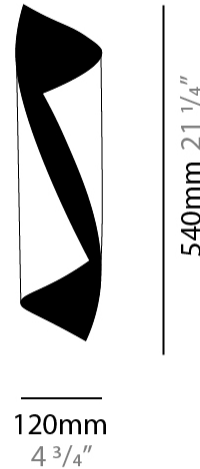

HUE SURFACE

D133013- _____

base number

1. To build a product code in our configurator select the specify button on the base model # product page
2. To build a manual product code on this datasheet choose from the options listed below in blue font and add the suffix to the base model #

GENERAL

Series: HUE
Brand: Knikerboker
Division: Design
Mounting Type: Surface
Mounting Location: Wall

PHYSICAL

Shape: Cylinder
Diameter (mm): 120
Diameter (in): 4 3/4
Height (mm): 540
Height (in): 21 1/4
Extension (mm): 156
Extension (in): 6 1/8
Light Distribution: Direct / Indirect
Fixture Finish: EWH / EBK / MAN / COF / PRD / SLF / GLF / CLF / BRL / EWS / EWG / EWC / EWR / EBS / EBG / EBC / EBC / EBB / MAS / MAD / MAC / MAB / COS / CGO / CCL / CBL / PRS / PRG / PRC / PRB
Fixture Material: Metal

ELECTRICAL

Number of Lamps: 2
Lamp Type: LED Retrofit
Lamp Shape: MR16
Bulb Included: Bulb Not Included
Max. Wattage Per Lamp (W): 8
Lamp Base: GU10
Input Voltage (V): 120

LED

OPTICAL

RATINGS AND CERTIFICATIONS

Certified By: Certified for North American Standards
IP rating: IP20

PROJECT	_____
TYPE	_____
SPECIFIER	_____
QUANTITY	_____
DATE	_____