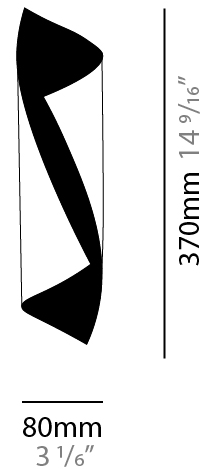

PROJECT	_____
TYPE	_____
SPECIFIER	_____
QUANTITY	_____
DATE	_____

HUE SURFACE

D133062- _____
base number

1. To build a product code in our configurator select the specify button on the base model # product page
2. To build a manual product code on this datasheet choose from the options listed below in blue font and add the suffix to the base model #

GENERAL

Series: HUE _____
Brand: Knikerboker _____
Division: Design _____
Mounting Type: Surface _____
Mounting Location: Wall _____

PHYSICAL

Shape: Cylinder _____
Diameter (mm): 80 _____
Diameter (in): 3 1/8 _____
Height (mm): 370 _____
Height (in): 14 9/16 _____
Light Distribution: Direct / Indirect _____
Fixture Finish: EWH / EBK / MAN / COF / PRD / SLF / GLF / CLF / BRL / EWS / EWG / EWC / EWR / EBS / EBG / EBC / EBC / EBB / MAS / MAD / MAC / MAB / COS / CGO / CCL / CBL / PRS / PRG / PRC / PRB _____
Fixture Material: Metal _____

ELECTRICAL

Number of Lamps: 2 _____
Lamp Type: LED Retrofit _____
Bulb Included: Bulb Not Included _____
Max. Wattage Per Lamp (W): 2.5 _____
Lamp Base: G9 _____
Input Voltage (V): 120 _____

LED

OPTICAL

RATINGS AND CERTIFICATIONS

Certified By: Certified for North American Standards _____
IP rating: IP20 _____