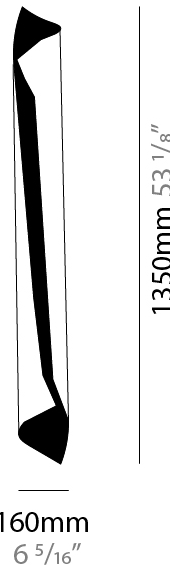

PROJECT
TYPE
SPECIFIER
QUANTITY
DATE

HUE SURFACE

D133031- _____
base number

1. To build a product code in our configurator select the specify button on the base model # product page
2. To build a manual product code on this datasheet choose from the options listed below in blue font and add the suffix to the base model #

GENERAL

Series: HUE
Brand: Knikerboker
Division: Design
Mounting Type: Surface
Mounting Location: Wall

PHYSICAL

Shape: Cylinder
Diameter (mm): 160
Diameter (in): 6 ⁵/₁₆
Height (mm): 1350
Height (in): 53 ¹/₈
Extension (mm): 196
Extension (in): 7 ¹¹/₁₆
Light Distribution: Direct / Indirect
Fixture Finish: EWH / EBK / MAN / COF / PRD / SLF / GLF / CLF / BRL / EWS / EWG / EWC / EWR / EBS / EBG / EBC / EBC / EBB / MAS / MAD / MAC / MAB / COS / CGO / CCL / CBL / PRS / PRG / PRC / PRB
Fixture Material: Metal

ELECTRICAL

Number of Lamps: 4
Lamp Type: LED Retrofit
Lamp Shape: MR16
Bulb Included: Bulb Not Included
Max. Wattage Per Lamp (W): 4.5
Lamp Base: E26
Input Voltage (V): 120
Upon Request: 277Vac / GU10

LED

OPTICAL

RATINGS AND CERTIFICATIONS

Certified By: Certified for North American Standards
IP rating: IP20