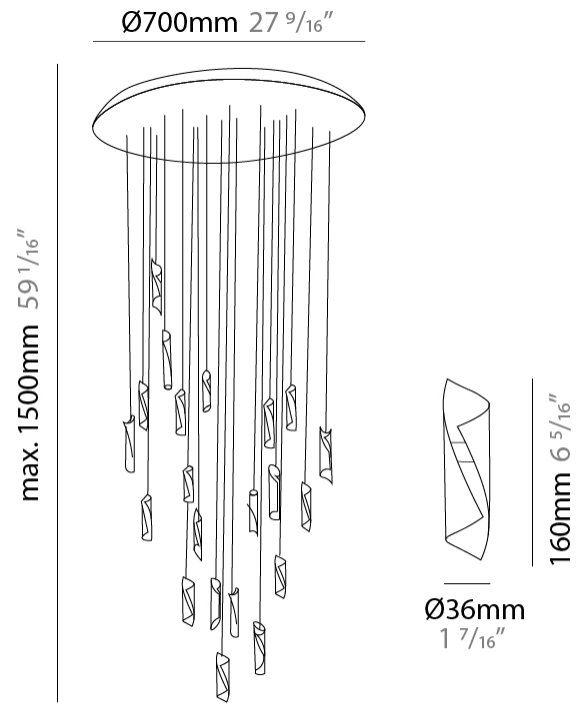

HUE 20 SUSPENSION

D131004-

base number   Finish
Options

1. To build a product code in our configurator select the specify button on the base model # product page
2. To build a manual product code on this datasheet choose from the options listed below in blue font and add the suffix to the base model #

GENERAL

Series: HUE
Subseries: Hue 20
Partner: Knikerboker
Division: Design
Installation: Suspension
Product Type: Pendant
Mounting Location: Ceiling
Light Distribution: Direct / Indirect

PHYSICAL

Shape: Abstract
Diameter (mm): 700
Diameter (in): 27 9/16
Height (mm): 160
Height (in): 6 5/16
Max. Overall Height (mm): 1500
Max. Overall Height (in): 59 1/16

Fixture Finish: EWH / EBK / MAN / COF / PRD / SLF / GLF / CLF / BRL / EWS / EWG / EWC / EWR / EBS / EBG / EBC / EBC / EBB / MAS / MAD / MAC / MAB / COS / CGO / CCL / CBL / PRS / PRG / PRC / PRB

Fixture Material: Metal
Cable Details: Silicon Coaxial Cable

ELECTRICAL

Lamp Type: LED
Total Output Wattage (W): 30
Dimming: Phase Dimming (120Vac Only)
Driver Included: Yes
Driver Location: Integrated
Driver Type: Constant Current - Universal
Driver Class: Class 2
Input Voltage (V): 120 - 277
Constant Current (MA): 350
Upon Request: Phase dimming @120Vac only / Non-dimming 277Vac

LED

Number of LEDs: 20
Color Temperature (°K): 3000
Max. Delivered Lumen (lm): 3000
CRI: >80 CRI
Lamp Life (hrs): 50000

OPTICAL

RATINGS AND CERTIFICATIONS

Certified By: Certified for North American Standards
IP rating: IP20