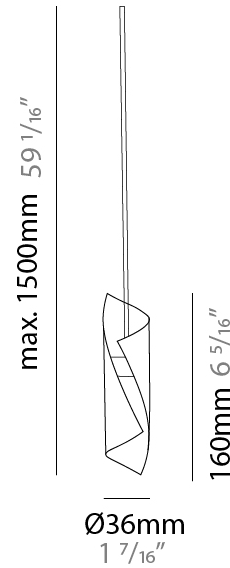

1. To build a product code in our configurator select the specify button on the base model # product page
2. To build a manual product code on this datasheet choose from the options listed below in blue font and add the suffix to the base model #

GENERAL

Series: HUE
Subseries: Hue Single
Partner: Knikerboker
Division: Design
Installation: Suspension
Product Type: Pendant
Mounting Location: Ceiling
Light Distribution: Direct / Indirect

PHYSICAL

Shape: Abstract
Diameter (mm): 36
Diameter (in): 1 ⁷/₁₆"
Height (mm): 160
Height (in): 6 ⁵/₁₆"
Max. Overall Height (mm): 1500
Max. Overall Height (in): 59 ¹/₁₆"

Fixture Finish: EWH / EBK / MAN / COF / PRD / SLF / GLF / CLF / BRL / EWS / EWG / EWC / EWR / EBS / EBG / EBC / EBC / EBB / MAS / MAD / MAC / MAB / COS / CGO / CCL / CBL / PRS / PRG / PRC / PRB

Fixture Material: Metal
Cable Details: 1500mm Silicon Coaxial Cable

ELECTRICAL

Lamp Type: LED
Total Output Wattage (W): 1.5
Dimming: Non-Dimmable
Driver Included: Yes
Driver Location: Integrated
Driver Type: Constant Current - Universal
Driver Class: Class 2
Input Voltage (V): 120 - 277
Constant Current (MA): 350
Upon Request: (See components) Remote: Phase dimming 120Vac

LED

Number of LEDs: 1
Color Temperature (°K): 3000
Max. Delivered Lumen (lm): 150
CRI: >80 CRI
Lamp Life (hrs): 50000

OPTICAL

RATINGS AND CERTIFICATIONS

Certified By: Certified for North American Standards
IP rating: IP20

PROJECT
TYPE
SPECIFIER
QUANTITY
DATE