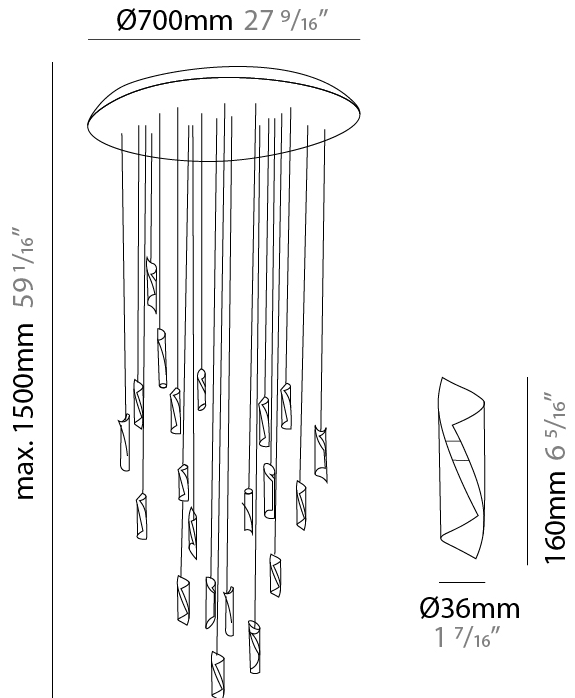

HUE 20 SUSPENSION

D131004- _____
base number

1. To build a product code in our configurator select the specify button on the base model # product page
2. To build a manual product code on this datasheet choose from the options listed below in blue font and add the suffix to the base model #

GENERAL

Series: HUE
Subseries: Hue 20
Brand: Knikerboker
Division: Design
Mounting Type: Suspension
Mounting Location: Ceiling
Subcategory: Ambient

PHYSICAL

Shape: Abstract
Diameter (mm): 700
Diameter (in): 27 9/16
Height (mm): 160
Height (in): 6 5/16
Max. Overall Height (mm): 1500
Max. Overall Height (in): 59 1/16
Light Distribution: Direct / Indirect
Fixture Finish: EWH / EBK / MAN / COF / PRD / SLF / GLF / CLF / BRL / EWS / EWG / EWC / EWR / EBS / EBG / EBC / EBC / EBB / MAS / MAD / MAC / MAB / COS / CGO / CCL / CBL / PRS / PRG / PRC / PRB
Fixture Material: Metal
Cable Details: Silicon Coaxial Cable

ELECTRICAL

Lamp Type: LED
Total Output Wattage (W): 30
Dimming: Phase Dimming (120Vac Only)
Driver Included: Yes
Driver Location: Integrated
Driver Type: Constant Current - Universal
Driver Class: Class 2
Input Voltage (V): 120 - 277
Constant Current (MA): 350
Upon Request: Phase dimming @120Vac only / Non-dimming 277Vac

LED

Number of LEDs: 20
Color Temperature (°K): 3000
Max. Delivered Lumen (lm): 3000
CRI: >80 CRI
Lamp Life (hrs): 50000

OPTICAL

RATINGS AND CERTIFICATIONS

Certified By: Certified for North American Standards
IP rating: IP20