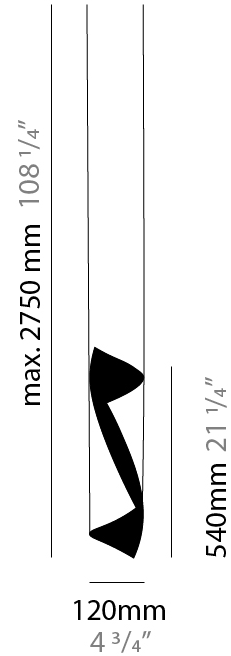

HUE SUSPENSION

D131012- _____
base number

1. To build a product code in our configurator select the specify button on the base model # product page
2. To build a manual product code on this datasheet choose from the options listed below in blue font and add the suffix to the base model #

GENERAL

Series: HUE
Brand: Knikerboker
Division: Design
Mounting Type: Suspension
Mounting Location: Ceiling
Subcategory: Pendant

PHYSICAL

Shape: Abstract
Diameter (mm): 120
Diameter (in): 4 3/4
Height (mm): 540
Height (in): 21 1/4
Max. Overall Height (mm): 2750
Max. Overall Height (in): 108 1/4
Light Distribution: Direct / Indirect / Downlight
Fixture Finish: EWH / EBK / MAN / COF / PRD / SLF / GLF / CLF / BRL / EWS / EWG / EWC / EWR / EBS / EBG / EBC / EBC / EBB / MAS / MAD / MAC / MAB / COS / CGO / CCL / CBL / PRS / PRG / PRC / PRB
Fixture Material: Metal
Cable Details: 1 Silicone Cable 2000mm / 78 3/4"

ELECTRICAL

Number of Lamps: 2
Lamp Type: LED Retrofit
Lamp Shape: MR16
Bulb Included: Bulb Not Included
Max. Wattage Per Lamp (W): 6.5
Lamp Base: GU10
Input Voltage (V): 120

LED

OPTICAL

RATINGS AND CERTIFICATIONS

Certified By: Certified for North American Standards
IP rating: IP20

PROJECT
TYPE
SPECIFIER
QUANTITY
DATE