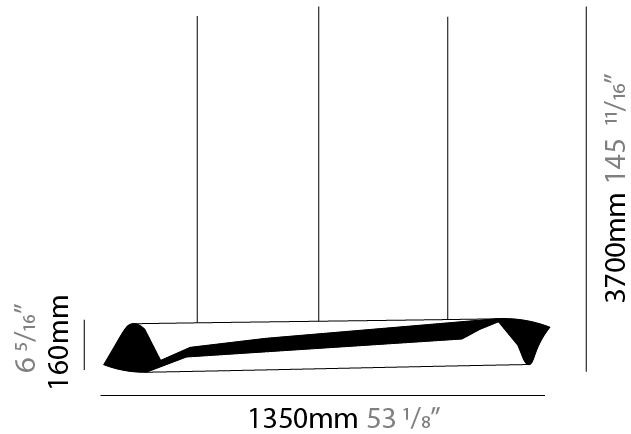

PROJECT	
TYPE	
SPECIFIER	
QUANTITY	
DATE	

HUE SUSPENSION

D131213- _____
base number

1. To build a product code in our configurator select the specify button on the base model # product page
2. To build a manual product code on this datasheet choose from the options listed below in blue font and add the suffix to the base model #

GENERAL

Series: HUE
Brand: Knikerboker
Division: Design
Mounting Type: Suspension
Mounting Location: Ceiling
Subcategory: Pendant

PHYSICAL

Shape: Abstract
Diameter (mm): 160
Diameter (in): 6 ⁵/₁₆
Height (mm): 1350
Height (in): 53 ¹/₈
Max. Overall Height (mm): 3700
Max. Overall Height (in): 145 ¹¹/₁₆
Light Distribution: Direct / Indirect
Fixture Finish: EWH / EBK / MAN / COF / PRD / SLF / GLF / CLF / BRL / EWS / EWG / EWC / EWR / EBS / EBG / EBC / EBC / EBB / MAS / MAD / MAC / MAB / COS / CGO / CCL / CBL / PRS / PRG / PRC / PRB
Fixture Material: Metal
Cable Details: 1 Silicone Cable 2000mm / 78 3/4"

ELECTRICAL

Number of Lamps: 4
Lamp Type: LED Retrofit
Bulb Included: Bulb Not Included
Max. Wattage Per Lamp (W): 4.5
Lamp Base: E26
Input Voltage (V): 120
Upon Request: 277Vac / GU10

LED

OPTICAL

RATINGS AND CERTIFICATIONS

Certified By: Certified for North American Standards
IP rating: IP20