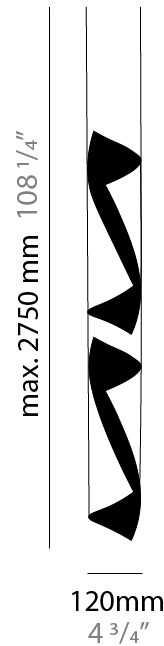

HUE SUSPENSION

D131018- _____
base number

1. To build a product code in our configurator select the specify button on the base model # product page
2. To build a manual product code on this datasheet choose from the options listed below in blue font and add the suffix to the base model #

GENERAL

Series: HUE
Brand: Knikerboker
Division: Design
Mounting Type: Suspension
Mounting Location: Ceiling
Subcategory: Pendant

PHYSICAL

Shape: Abstract
Diameter (mm): 120
Diameter (in): 4 3/4
Height (mm): 1100
Height (in): 43 5/16
Max. Overall Height (mm): 2750
Max. Overall Height (in): 108 3/4
Light Distribution: Direct / Indirect
Fixture Finish: EWH / EBK / MAN / COF / PRD / SLF / GLF / CLF / BRL / EWS / EWG / EWC / EWR / EBS / EBG / EBC / EBC / EBB / MAS / MAD / MAC / MAB / COS / CGO / CCL / CBL / PRS / PRG / PRC / PRB
Fixture Material: Metal
Cable Details: 1 Silicone Cable 2000mm / 78 3/4"

ELECTRICAL

Number of Lamps: 4
Lamp Type: LED Retrofit
Lamp Shape: MR16
Bulb Included: Bulb Not Included
Max. Wattage Per Lamp (W): 6.5
Lamp Base: GU10
Input Voltage (V): 120

LED

OPTICAL

RATINGS AND CERTIFICATIONS

Certified By: Certified for North American Standards
IP rating: IP20

PROJECT
TYPE
SPECIFIER
QUANTITY
DATE