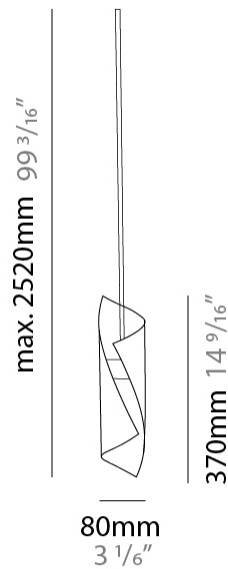

HUE SUSPENSION

D131006- _____
base number

1. To build a product code in our configurator select the specify button on the base model # product page
2. To build a manual product code on this datasheet choose from the options listed below in blue font and add the suffix to the base model #

GENERAL

Series: HUE
Brand: Knikerboker
Division: Design
Mounting Type: Suspension
Mounting Location: Ceiling
Subcategory: Pendant

PHYSICAL

Shape: Abstract
Diameter (mm): 80
Diameter (in): 3 1/8
Height (mm): 370
Height (in): 14 9/16
Max. Overall Height (mm): 2520
Max. Overall Height (in): 99 3/16
Light Distribution: Direct / Indirect
Fixture Finish: EWH / EBK / MAN / COF / PRD / SLF / GLF / CLF / BRL / EWS / EWG / EWC / EWR / EBS / EBG / EBC / EBC / EBB / MAS / MAD / MAC / MAB / COS / CGO / CCL / CBL / PRS / PRG / PRC / PRB
Fixture Material: Metal
Cable Details: 1 Silicone Cable 2000mm / 78 3/4"

ELECTRICAL

Number of Lamps: 1
Lamp Type: LED Retrofit
Lamp Shape: MR16
Bulb Included: Bulb Not Included
Max. Wattage Per Lamp (W): 6.5
Lamp Base: GU10
Input Voltage (V): 120

LED

OPTICAL

Optic°: 25

RATINGS AND CERTIFICATIONS

Certified By: Certified for North American Standards
IP rating: IP20

PROJECT
TYPE
SPECIFIER
QUANTITY
DATE