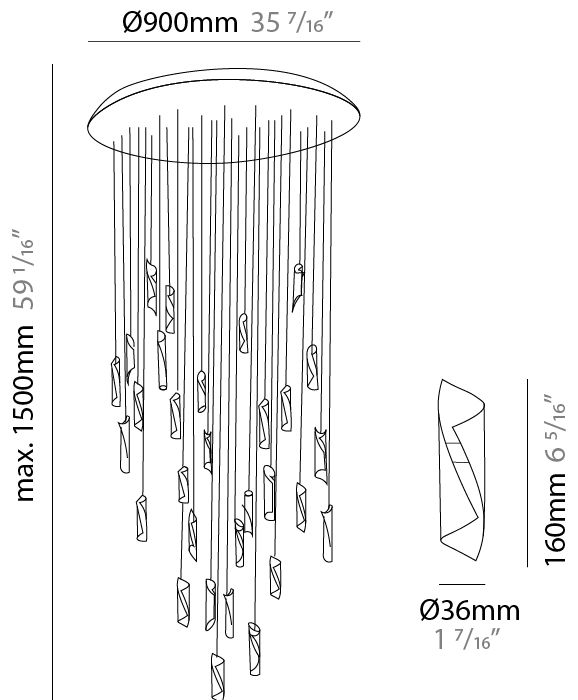

HUE 30 SUSPENSION

D131005- _____
base number

1. To build a product code in our configurator select the specify button on the base model # product page
2. To build a manual product code on this datasheet choose from the options listed below in blue font and add the suffix to the base model #

GENERAL

Series: HUE
Subseries: Hue 30
Brand: Knikerboker
Division: Design
Mounting Type: Suspension
Mounting Location: Ceiling
Subcategory: Ambient

PHYSICAL

Shape: Abstract
Diameter (mm): 900
Diameter (in): 35 7/16
Height (mm): 160
Height (in): 6 5/16
Max. Overall Height (mm): 1500
Max. Overall Height (in): 59 1/16
Light Distribution: Direct / Indirect
Fixture Finish: EWH / EBK / MAN / COF / PRD / SLF / GLF / CLF / BRL / EWS / EWG / EWC / EWR / EBS / EBG / EBC / EBC / EBB / MAS / MAD / MAC / MAB / COS / CGO / CCL / CBL / PRS / PRG / PRC / PRB
Fixture Material: Metal
Cable Details: Silicon Coaxial Cable

ELECTRICAL

Lamp Type: LED
Total Output Wattage (W): 45
Dimming: Phase Dimming (120Vac Only)
Driver Included: Yes
Driver Location: Integrated
Driver Type: Constant Current - Universal
Driver Class: Class 2
Input Voltage (V): 120 - 277
Constant Current (MA): 350
Upon Request: Phase dimming @120Vac only / Non-dimming 277Vac

LED

Number of LEDs: 30
Color Temperature (°K): 3000
Max. Delivered Lumen (lm): 4500
CRI: >80 CRI
Lamp Life (hrs): 50000

OPTICAL

RATINGS AND CERTIFICATIONS

Certified By: Certified for North American Standards
IP rating: IP20