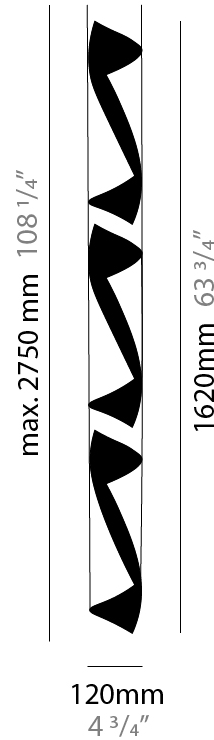

HUE SUSPENSION

D131024- _____
base number

1. To build a product code in our configurator select the specify button on the base model # product page
2. To build a manual product code on this datasheet choose from the options listed below in blue font and add the suffix to the base model #

GENERAL

Series: HUE
Brand: Knikerboker
Division: Design
Mounting Type: Suspension
Mounting Location: Ceiling
Subcategory: Pendant

PHYSICAL

Shape: Abstract
Diameter (mm): 120
Diameter (in): 4 3/4
Height (mm): 1620
Height (in): 63 3/4
Max. Overall Height (mm): 2750
Max. Overall Height (in): 108 1/4
Light Distribution: Direct / Indirect
Fixture Finish: EWH / EBK / MAN / COF / PRD / SLF / GLF / CLF / BRL / EWS / EWG / EWC / EWR / EBS / EBG / EBC / EBC / EBB / MAS / MAD / MAC / MAB / COS / CGO / CCL / CBL / PRS / PRG / PRC / PRB
Fixture Material: Metal
Cable Details: 1 Silicone Cable 2000mm / 78 3/4"

ELECTRICAL

Number of Lamps: 6
Lamp Type: LED Retrofit
Lamp Shape: MR16
Bulb Included: Bulb Not Included
Max. Wattage Per Lamp (W): 6.5
Lamp Base: GU10
Input Voltage (V): 120

LED

OPTICAL

RATINGS AND CERTIFICATIONS

Certified By: Certified for North American Standards
IP rating: IP20

PROJECT	_____
TYPE	_____
SPECIFIER	_____
QUANTITY	_____
DATE	_____