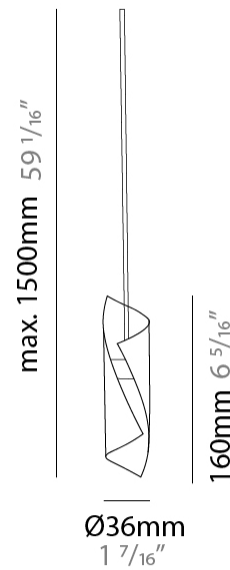

GENERAL

Series: HUE
Subseries: Hue Single
Brand: Knikerboker
Division: Design
Mounting Type: Suspension
Mounting Location: Ceiling
Subcategory: Ambient

PHYSICAL

Shape: Abstract
Diameter (mm): 36
Diameter (in): 1 7/16
Height (mm): 160
Height (in): 6 5/16
Max. Overall Height (mm): 1500
Max. Overall Height (in): 59 1/16
Light Distribution: Direct / Indirect
Fixture Finish: EWH / EBK / MAN / COF / PRD / SLF / GLF / CLF / BRL / EWS / EWG / EWC / EWR / EBS / EBG / EBC / EBC / EBB / MAS / MAD / MAC / MAB / COS / CGO / CCL / CBL / PRS / PRG / PRC / PRB
Fixture Material: Metal
Cable Details: 1500mm Silicon Coaxial Cable

ELECTRICAL

Lamp Type: LED
Total Output Wattage (W): 1.5
Dimming: Non-Dimmable
Driver Included: Yes
Driver Location: Integrated
Driver Type: Constant Current - Universal
Driver Class: Class 2
Input Voltage (V): 120 - 277
Constant Current (mA): 350
Upon Request: (See components) Remote: Phase dimming 120Vac

LED

Number of LEDs: 1
Color Temperature (°K): 3000
Max. Delivered Lumen (lm): 150
CRI: >80 CRI
Lamp Life (hrs): 50000

OPTICAL

RATINGS AND CERTIFICATIONS

Certified By: Certified for North American Standards
IP rating: IP20

PROJECT	_____
TYPE	_____
SPECIFIER	_____
QUANTITY	_____
DATE	_____