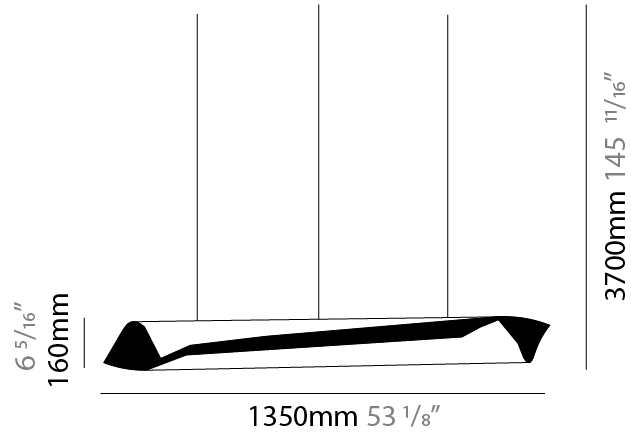

PROJECT	_____
TYPE	_____
SPECIFIER	_____
QUANTITY	_____
DATE	_____

HUE SUSPENSION

D131213- _____
base number

1. To build a product code in our configurator select the specify button on the base model # product page
2. To build a manual product code on this datasheet choose from the options listed below in blue font and add the suffix to the base model #

GENERAL

Series: HUE
Brand: Knikerboker
Division: Design
Mounting Type: Suspension
Mounting Location: Ceiling
Subcategory: Pendant

PHYSICAL

Shape: Abstract
Diameter (mm): 160
Diameter (in): 6 ⁵/₁₆
Height (mm): 1350
Height (in): 53 ¹/₈
Max. Overall Height (mm): 3700
Max. Overall Height (in): 145 ¹¹/₁₆
Light Distribution: Direct / Indirect
Fixture Finish: EWH / EBK / MAN / COF / PRD / SLF / GLF / CLF / BRL / EWS / EWG / EWC / EWR / EBS / EBG / EBC / EBC / EBB / MAS / MAD / MAC / MAB / COS / CGO / CCL / CBL / PRS / PRG / PRC / PRB
Fixture Material: Metal
Cable Details: 1 Silicone Cable 2000mm / 78 3/4"

ELECTRICAL

Number of Lamps: 4
Lamp Type: LED Retrofit
Bulb Included: Bulb Not Included
Max. Wattage Per Lamp (W): 4.5
Lamp Base: E26
Input Voltage (V): 120
Upon Request: 277Vac / GU10

LED

OPTICAL

RATINGS AND CERTIFICATIONS

Certified By: Certified for North American Standards
IP rating: IP20