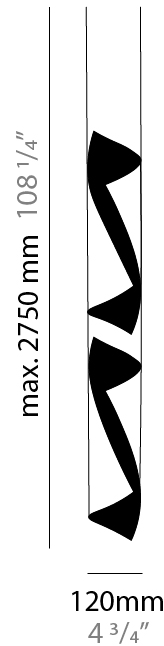

PROJECT
TYPE
SPECIFIER
QUANTITY
DATE

HUE SUSPENSION

D131018- _____
base number

1. To build a product code in our configurator select the specify button on the base model # product page
2. To build a manual product code on this datasheet choose from the options listed below in blue font and add the suffix to the base model #

GENERAL

Series: HUE
Brand: Knikerboker
Division: Design
Mounting Type: Suspension
Mounting Location: Ceiling
Subcategory: Pendant

PHYSICAL

Shape: Abstract
Diameter (mm): 120
Diameter (in): 4 3/4
Height (mm): 1100
Height (in): 43 5/16
Max. Overall Height (mm): 2750
Max. Overall Height (in): 108 3/4
Light Distribution: Direct / Indirect
Fixture Finish: EWH / EBK / MAN / COF / PRD / SLF / GLF / CLF / BRL / EWS / EWG / EWC / EWR / EBS / EBG / EBC / EBC / EBB / MAS / MAD / MAC / MAB / COS / CGO / CCL / CBL / PRS / PRG / PRC / PRB
Fixture Material: Metal
Cable Details: 1 Silicone Cable 2000mm / 78 3/4"

ELECTRICAL

Number of Lamps: 4
Lamp Type: LED Retrofit
Lamp Shape: MR16
Bulb Included: Bulb Not Included
Max. Wattage Per Lamp (W): 6.5
Lamp Base: GU10
Input Voltage (V): 120

LED

OPTICAL

RATINGS AND CERTIFICATIONS

Certified By: Certified for North American Standards
IP rating: IP20