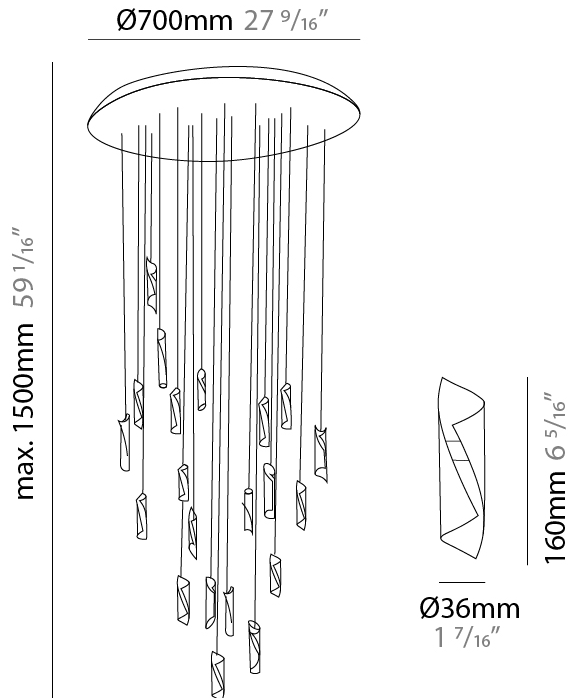

HUE 20 SUSPENSION

D131004- _____
base number

1. To build a product code in our configurator select the specify button on the base model # product page
2. To build a manual product code on this datasheet choose from the options listed below in blue font and add the suffix to the base model #

GENERAL

Series: HUE
Subseries: Hue 20
Brand: Knikerboker
Division: Design
Mounting Type: Suspension
Mounting Location: Ceiling
Subcategory: Ambient

PHYSICAL

Shape: Abstract
Diameter (mm): 700
Diameter (in): 27 ⁹/₁₆"
Height (mm): 160
Height (in): 6 ⁵/₁₆"
Max. Overall Height (mm): 1500
Max. Overall Height (in): 59 ¹/₁₆"
Light Distribution: Direct / Indirect
Fixture Finish: EWH / EBK / MAN / COF / PRD / SLF / GLF / CLF / BRL / EWS / EWG / EWC / EWR / EBS / EBG / EBC / EBC / EBB / MAS / MAD / MAC / MAB / COS / CGO / CCL / CBL / PRS / PRG / PRC / PRB
Fixture Material: Metal
Cable Details: Silicon Coaxial Cable

ELECTRICAL

Lamp Type: LED
Total Output Wattage (W): 30
Dimming: Phase Dimming (120Vac Only)
Driver Included: Yes
Driver Location: Integrated
Driver Type: Constant Current - Universal
Driver Class: Class 2
Input Voltage (V): 120 - 277
Constant Current (MA): 350
Upon Request: Phase dimming @120Vac only / Non-dimming 277Vac

LED

Number of LEDs: 20
Color Temperature (°K): 3000
Max. Delivered Lumen (lm): 3000
CRI: >80 CRI
Lamp Life (hrs): 50000

OPTICAL

RATINGS AND CERTIFICATIONS

Certified By: Certified for North American Standards
IP rating: IP20