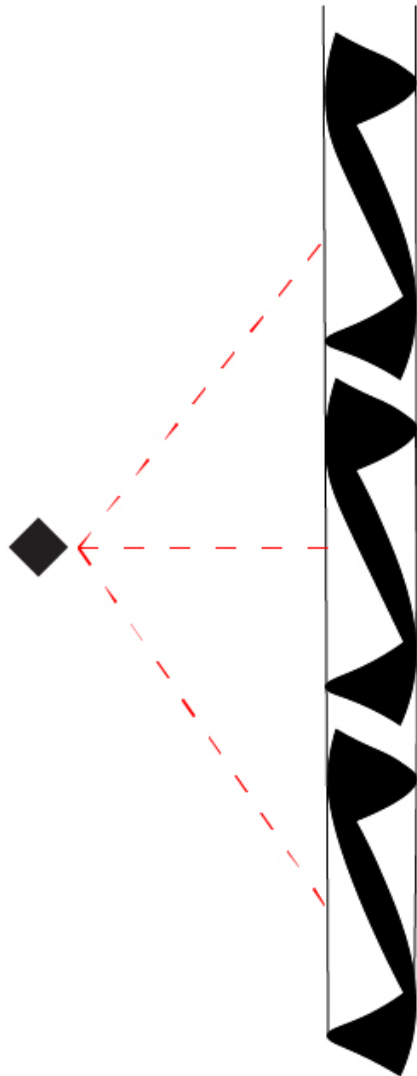

D131024-

PROJECT	_____
TYPE	_____
SPECIFIER	_____
QUANTITY	_____
DATE	_____

D