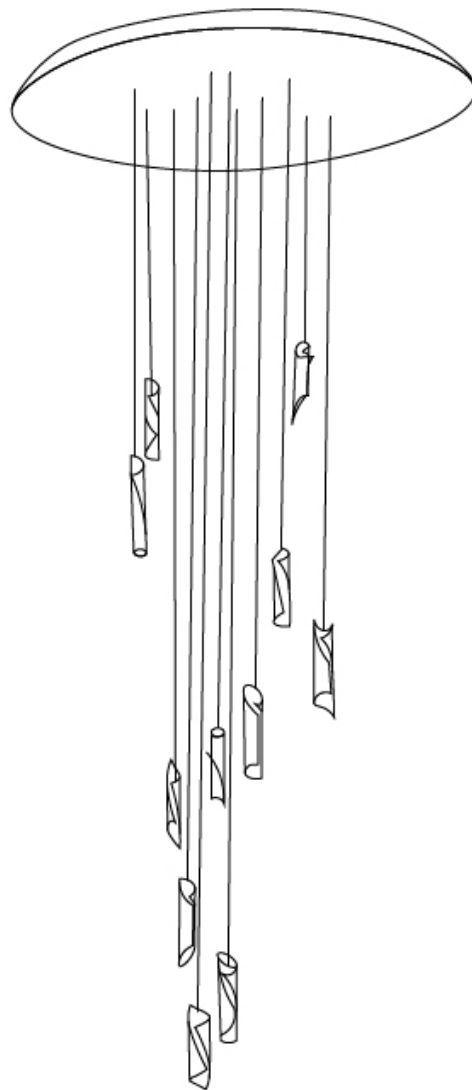

HUE 10 SUSPENSION

D131003-

PROJECT

TYPE

SPECIFIER

QUANTITY

DATE

D