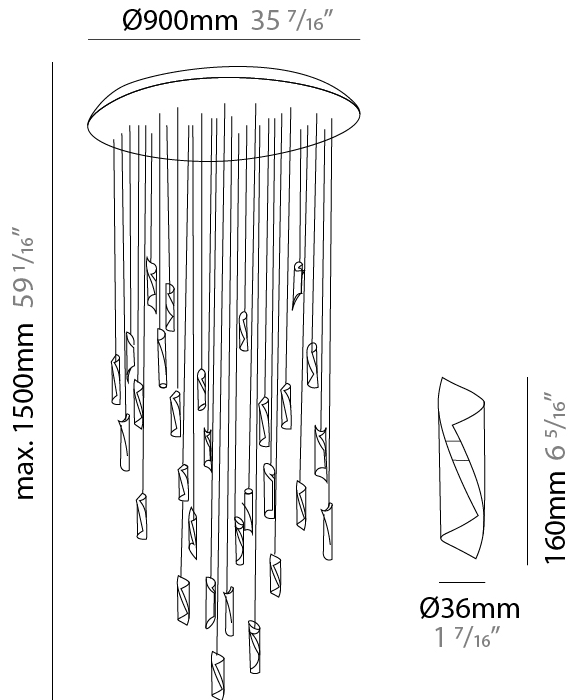

HUE 30 SUSPENSION

D131005- _____
base number

1. To build a product code in our configurator select the specify button on the base model # product page
2. To build a manual product code on this datasheet choose from the options listed below in blue font and add the suffix to the base model #

GENERAL

Series: HUE
Subseries: Hue 30
Brand: Knikerboker
Division: Design
Mounting Type: Suspension
Mounting Location: Ceiling
Subcategory: Ambient

PHYSICAL

Shape: Abstract
Diameter (mm): 900
Diameter (in): 35 7/16
Height (mm): 160
Height (in): 6 5/16
Max. Overall Height (mm): 1500
Max. Overall Height (in): 59 1/16
Light Distribution: Direct / Indirect
Fixture Finish: EWH / EBK / MAN / COF / PRD / SLF / GLF / CLF / BRL / EWS / EWG / EWC / EWR / EBS / EBG / EBC / EBC / EBB / MAS / MAD / MAC / MAB / COS / CGO / CCL / CBL / PRS / PRG / PRC / PRB
Fixture Material: Metal
Cable Details: Silicon Coaxial Cable

ELECTRICAL

Lamp Type: LED
Total Output Wattage (W): 45
Dimming: Phase Dimming (120Vac Only)
Driver Included: Yes
Driver Location: Integrated
Driver Type: Constant Current - Universal
Driver Class: Class 2
Input Voltage (V): 120 - 277
Constant Current (MA): 350
Upon Request: Phase dimming @120Vac only / Non-dimming 277Vac

LED

Number of LEDs: 30
Color Temperature (°K): 3000
Max. Delivered Lumen (lm): 4500
CRI: >80 CRI
Lamp Life (hrs): 50000

OPTICAL

RATINGS AND CERTIFICATIONS

Certified By: Certified for North American Standards
IP rating: IP20