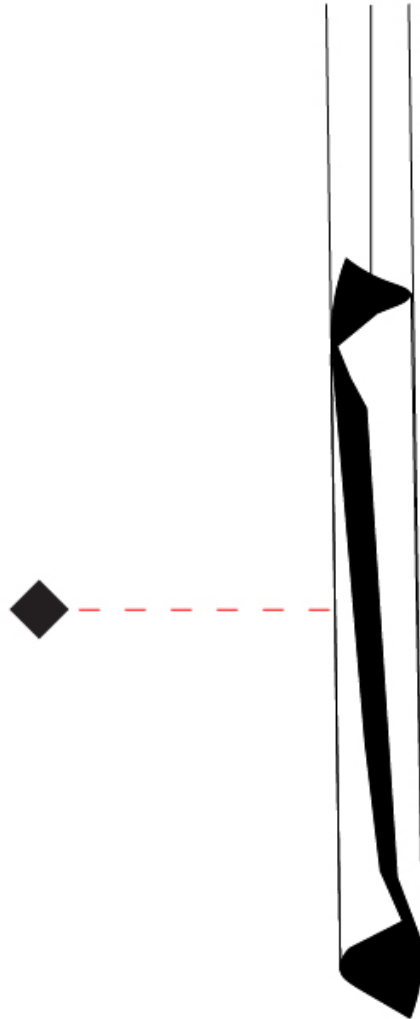

HUE SUSPENSION

D131107-

PROJECT

TYPE

SPECIFIER

QUANTITY

DATE

D