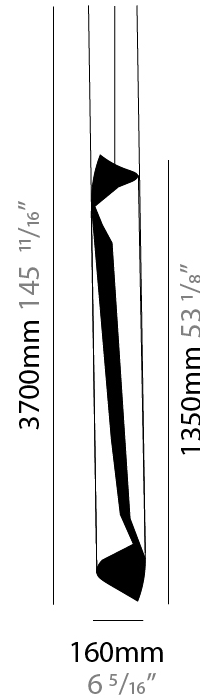

HUE SUSPENSION

D131107- _____
base number

1. To build a product code in our configurator select the specify button on the base model # product page
2. To build a manual product code on this datasheet choose from the options listed below in blue font and add the suffix to the base model #

GENERAL

Series: HUE
Brand: Knikerboker
Division: Design
Mounting Type: Suspension
Mounting Location: Ceiling
Subcategory: Pendant

PHYSICAL

Shape: Abstract
Diameter (mm): 160
Diameter (in): 6 ⁵/₁₆
Height (mm): 1350
Height (in): 53 ¹/₈
Max. Overall Height (mm): 3700
Max. Overall Height (in): 145 ¹¹/₁₆
Light Distribution: Direct / Indirect
Fixture Finish: EWH / EBK / MAN / COF / PRD / SLF / GLF / CLF / BRL / EWS / EWG / EWC / EWR / EBS / EBG / EBC / EBC / EBB / MAS / MAD / MAC / MAB / COS / CGO / CCL / CBL / PRS / PRG / PRC / PRB
Fixture Material: Metal
Cable Details: 2 Silicone Cable 2000mm / 78 3/4"

ELECTRICAL

Number of Lamps: 4
Lamp Type: LED Retrofit
Bulb Included: Bulb Not Included
Max. Wattage Per Lamp (W): 4.5
Lamp Base: E26
Input Voltage (V): 120
Upon Request: 277Vac / GU10

LED

OPTICAL

RATINGS AND CERTIFICATIONS

Certified By: Certified for North American Standards
IP rating: IP20

PROJECT	_____
TYPE	_____
SPECIFIER	_____
QUANTITY	_____
DATE	_____