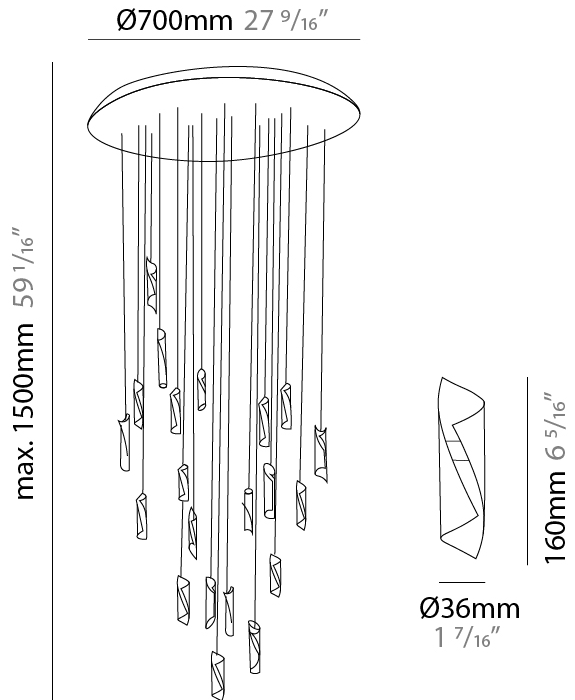

HUE 20 SUSPENSION

D131004- _____
base number

1. To build a product code in our configurator select the specify button on the base model # product page
2. To build a manual product code on this datasheet choose from the options listed below in blue font and add the suffix to the base model #

GENERAL

Series: HUE
Subseries: Hue 20
Brand: Knikerboker
Division: Design
Mounting Type: Suspension
Mounting Location: Ceiling
Subcategory: Ambient

PHYSICAL

Shape: Abstract
Diameter (mm): 700
Diameter (in): 27 ⁹/₁₆"
Height (mm): 160
Height (in): 6 ⁵/₁₆"
Max. Overall Height (mm): 1500
Max. Overall Height (in): 59 ¹/₁₆"
Light Distribution: Direct / Indirect
Fixture Finish: EWH / EBK / MAN / COF / PRD / SLF / GLF / CLF / BRL / EWS / EWG / EWC / EWR / EBS / EBG / EBC / EBC / EBB / MAS / MAD / MAC / MAB / COS / CGO / CCL / CBL / PRS / PRG / PRC / PRB
Fixture Material: Metal
Cable Details: Silicon Coaxial Cable

ELECTRICAL

Lamp Type: LED
Total Output Wattage (W): 30
Dimming: Phase Dimming (120Vac Only)
Driver Included: Yes
Driver Location: Integrated
Driver Type: Constant Current - Universal
Driver Class: Class 2
Input Voltage (V): 120 - 277
Constant Current (MA): 350
Upon Request: Phase dimming @120Vac only / Non-dimming 277Vac

LED

Number of LEDs: 20
Color Temperature (°K): 3000
Max. Delivered Lumen (lm): 3000
CRI: >80 CRI
Lamp Life (hrs): 50000

OPTICAL

RATINGS AND CERTIFICATIONS

Certified By: Certified for North American Standards
IP rating: IP20