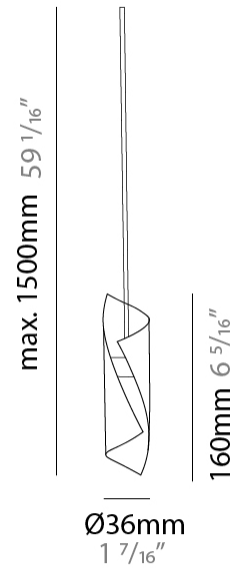

D131002- _____

base number

1. To build a product code in our configurator select the specify button on the base model # product page
2. To build a manual product code on this datasheet choose from the options listed below in blue font and add the suffix to the base model #

GENERAL

Series: HUE
Subseries: Hue Single
Brand: Knikerboker
Division: Design
Mounting Type: Suspension
Mounting Location: Ceiling
Subcategory: Ambient

PHYSICAL

Shape: Abstract
Diameter (mm): 36
Diameter (in): 1 7/16
Height (mm): 160
Height (in): 6 5/16
Max. Overall Height (mm): 1500
Max. Overall Height (in): 59 1/16
Light Distribution: Direct / Indirect
Fixture Finish: EWH / EBK / MAN / COF / PRD / SLF / GLF / CLF / BRL / EWS / EWG / EWC / EWR / EBS / EBG / EBC / EBC / EBB / MAS / MAD / MAC / MAB / COS / CGO / CCL / CBL / PRS / PRG / PRC / PRB
Fixture Material: Metal
Cable Details: 1500mm Silicon Coaxial Cable

ELECTRICAL

Lamp Type: LED
Total Output Wattage (W): 1.5
Dimming: Non-Dimmable
Driver Included: Yes
Driver Location: Integrated
Driver Type: Constant Current - Universal
Driver Class: Class 2
Input Voltage (V): 120 - 277
Constant Current (mA): 350
Upon Request: (See components) Remote: Phase dimming 120Vac

LED

Number of LEDs: 1
Color Temperature (°K): 3000
Max. Delivered Lumen (lm): 150
CRI: >80 CRI
Lamp Life (hrs): 50000

OPTICAL

RATINGS AND CERTIFICATIONS

Certified By: Certified for North American Standards
IP rating: IP20

PROJECT
TYPE
SPECIFIER
QUANTITY
DATE