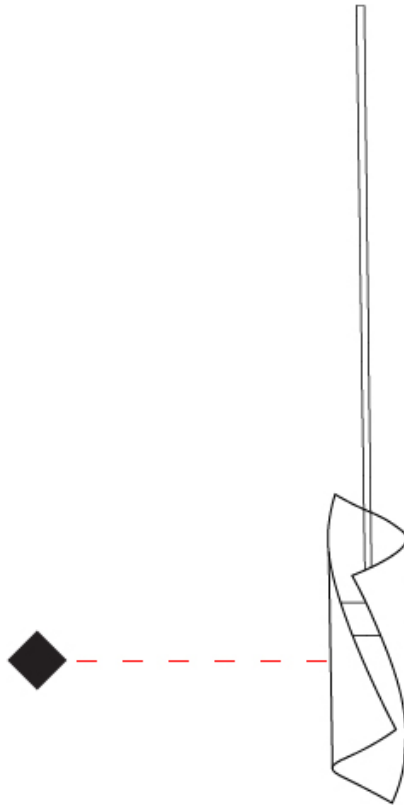

D131006-

PROJECT

TYPE

SPECIFIER

QUANTITY

DATE

D