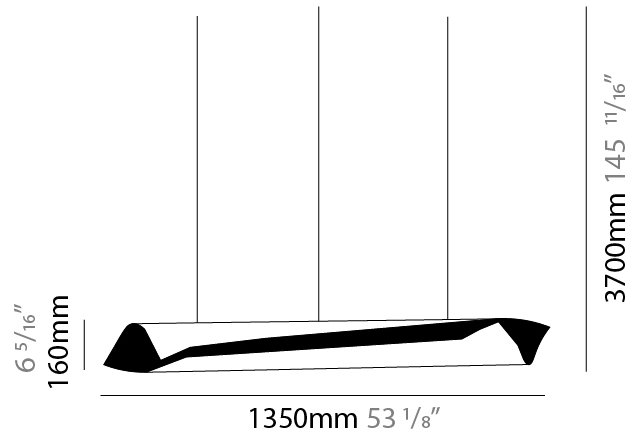

PROJECT	_____
TYPE	_____
SPECIFIER	_____
QUANTITY	_____
DATE	_____

HUE SUSPENSION

D131213- _____
base number

1. To build a product code in our configurator select the specify button on the base model # product page
2. To build a manual product code on this datasheet choose from the options listed below in blue font and add the suffix to the base model #

GENERAL

Series: HUE
Brand: Knikerboker
Division: Design
Mounting Type: Suspension
Mounting Location: Ceiling
Subcategory: Pendant

PHYSICAL

Shape: Abstract
Diameter (mm): 160
Diameter (in): 6 ⁵/₁₆
Height (mm): 1350
Height (in): 53 ¹/₈
Max. Overall Height (mm): 3700
Max. Overall Height (in): 145 ¹¹/₁₆
Light Distribution: Direct / Indirect
Fixture Finish: EWH / EBK / MAN / COF / PRD / SLF / GLF / CLF / BRL / EWS / EWG / EWC / EWR / EBS / EBG / EBC / EBC / EBB / MAS / MAD / MAC / MAB / COS / CGO / CCL / CBL / PRS / PRG / PRC / PRB
Fixture Material: Metal
Cable Details: 1 Silicone Cable 2000mm / 78 3/4"

ELECTRICAL

Number of Lamps: 4
Lamp Type: LED Retrofit
Bulb Included: Bulb Not Included
Max. Wattage Per Lamp (W): 4.5
Lamp Base: E26
Input Voltage (V): 120
Upon Request: 277Vac / GU10

LED

OPTICAL

RATINGS AND CERTIFICATIONS

Certified By: Certified for North American Standards
IP rating: IP20