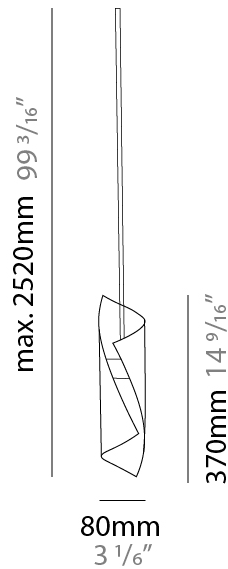

HUE SUSPENSION

D131006- _____
base number

1. To build a product code in our configurator select the specify button on the base model # product page
2. To build a manual product code on this datasheet choose from the options listed below in blue font and add the suffix to the base model #

GENERAL

Series: HUE
Brand: Knikerboker
Division: Design
Mounting Type: Suspension
Mounting Location: Ceiling
Subcategory: Pendant

PHYSICAL

Shape: Abstract
Diameter (mm): 80
Diameter (in): 3 1/8
Height (mm): 370
Height (in): 14 9/16
Max. Overall Height (mm): 2520
Max. Overall Height (in): 99 3/16
Light Distribution: Direct / Indirect
Fixture Finish: EWH / EBK / MAN / COF / PRD / SLF / GLF / CLF / BRL / EWS / EWG / EWC / EWR / EBS / EBG / EBC / EBC / EBB / MAS / MAD / MAC / MAB / COS / CGO / CCL / CBL / PRS / PRG / PRC / PRB
Fixture Material: Metal
Cable Details: 1 Silicone Cable 2000mm / 78 3/4"

ELECTRICAL

Number of Lamps: 1
Lamp Type: LED Retrofit
Lamp Shape: MR16
Bulb Included: Bulb Not Included
Max. Wattage Per Lamp (W): 6.5
Lamp Base: GU10
Input Voltage (V): 120

LED

OPTICAL

Optic°: 25

RATINGS AND CERTIFICATIONS

Certified By: Certified for North American Standards
IP rating: IP20

PROJECT
TYPE
SPECIFIER
QUANTITY
DATE