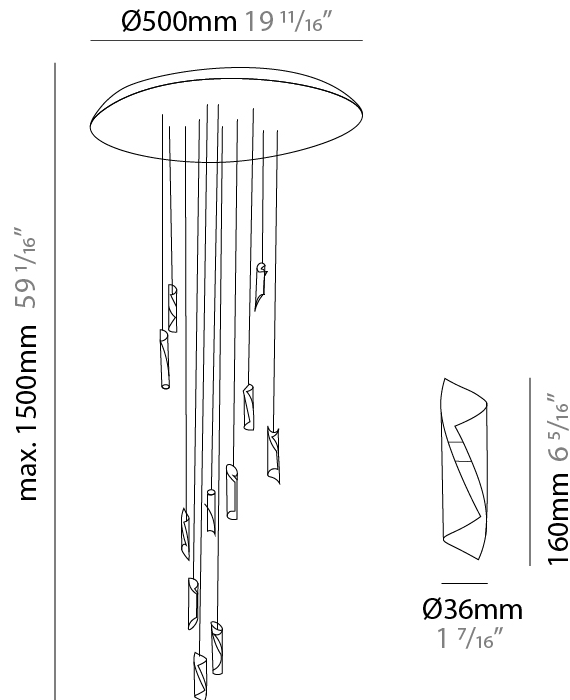

PROJECT
TYPE
SPECIFIER
QUANTITY
DATE

HUE 10 SUSPENSION

D131003- _____
base number

1. To build a product code in our configurator select the specify button on the base model # product page
2. To build a manual product code on this datasheet choose from the options listed below in blue font and add the suffix to the base model #

GENERAL

Series: HUE
Subseries: Hue 10
Brand: Knikerboker
Division: Design
Mounting Type: Suspension
Mounting Location: Ceiling
Subcategory: Ambient

PHYSICAL

Shape: Abstract
Diameter (mm): 500
Diameter (in): 19 11/16
Height (mm): 160
Height (in): 6 5/16
Max. Overall Height (mm): 1500
Max. Overall Height (in): 59 1/16
Light Distribution: Direct / Indirect
Fixture Finish: EWH / EBK / MAN / COF / PRD / SLF / GLF / CLF / BRL / EWS / EWG / EWC / EWR / EBS / EBG / EBC / EBC / EBB / MAS / MAD / MAC / MAB / COS / CGO / CCL / CBL / PRS / PRG / PRC / PRB
Fixture Material: Metal
Cable Details: Silicon Coaxial Cable

ELECTRICAL

Lamp Type: LED
Total Output Wattage (W): 15
Dimming: Non-Dimming / Phase Dimming (120vac Only)
Driver Included: Yes
Driver Location: Integrated
Driver Type: Constant Current - Universal
Driver Class: Class 2
Input Voltage (V): 120 - 277
Constant Current (MA): 350

LED

Number of LEDs: 10
Color Temperature (°K): 3000
Max. Delivered Lumen (lm): 1500
CRI: >80 CRI
Lamp Life (hrs): 50000

OPTICAL

RATINGS AND CERTIFICATIONS

Certified By: Certified for North American Standards
IP rating: IP20