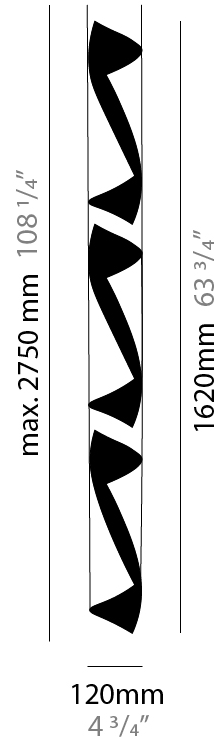

HUE SUSPENSION

D131024- _____
base number

1. To build a product code in our configurator select the specify button on the base model # product page
2. To build a manual product code on this datasheet choose from the options listed below in blue font and add the suffix to the base model #

GENERAL

Series: HUE
Brand: Knikerboker
Division: Design
Mounting Type: Suspension
Mounting Location: Ceiling
Subcategory: Pendant

PHYSICAL

Shape: Abstract
Diameter (mm): 120
Diameter (in): 4 3/4
Height (mm): 1620
Height (in): 63 3/4
Max. Overall Height (mm): 2750
Max. Overall Height (in): 108 1/4
Light Distribution: Direct / Indirect
Fixture Finish: EWH / EBK / MAN / COF / PRD / SLF / GLF / CLF / BRL / EWS / EWG / EWC / EWR / EBS / EBG / EBC / EBC / EBB / MAS / MAD / MAC / MAB / COS / CGO / CCL / CBL / PRS / PRG / PRC / PRB
Fixture Material: Metal
Cable Details: 1 Silicone Cable 2000mm / 78 3/4"

ELECTRICAL

Number of Lamps: 6
Lamp Type: LED Retrofit
Lamp Shape: MR16
Bulb Included: Bulb Not Included
Max. Wattage Per Lamp (W): 6.5
Lamp Base: GU10
Input Voltage (V): 120

LED

OPTICAL

RATINGS AND CERTIFICATIONS

Certified By: Certified for North American Standards
IP rating: IP20

PROJECT
TYPE
SPECIFIER
QUANTITY
DATE