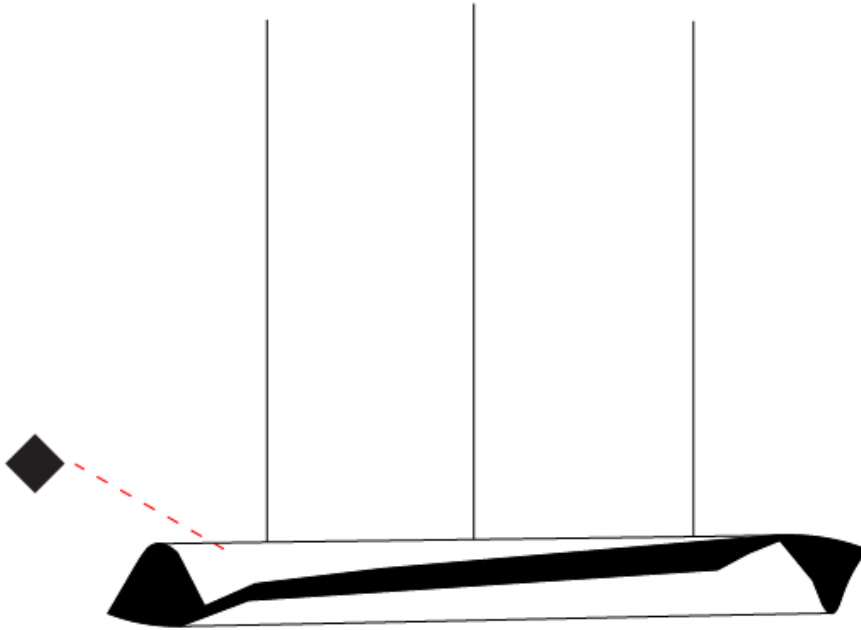

D131213-

PROJECT

TYPE

SPECIFIER

QUANTITY

DATE