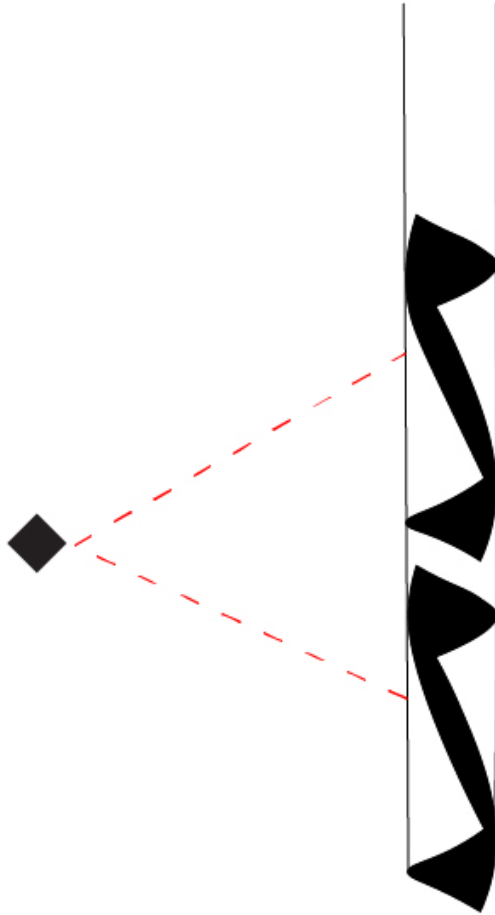

HUE SUSPENSION

D131018-

PROJECT

TYPE

SPECIFIER

QUANTITY

DATE

D