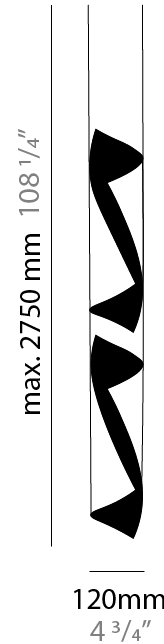

HUE SUSPENSION

D131018- _____
base number

1. To build a product code in our configurator select the specify button on the base model # product page
2. To build a manual product code on this datasheet choose from the options listed below in blue font and add the suffix to the base model #

GENERAL

Series: HUE
Brand: Knikerboker
Division: Design
Mounting Type: Suspension
Mounting Location: Ceiling
Subcategory: Pendant

PHYSICAL

Shape: Abstract
Diameter (mm): 120
Diameter (in): 4 3/4
Height (mm): 1100
Height (in): 43 5/16
Max. Overall Height (mm): 2750
Max. Overall Height (in): 108 3/4
Light Distribution: Direct / Indirect
Fixture Finish: EWH / EBK / MAN / COF / PRD / SLF / GLF / CLF / BRL / EWS / EWG / EWC / EWR / EBS / EBG / EBC / EBC / EBB / MAS / MAD / MAC / MAB / COS / CGO / CCL / CBL / PRS / PRG / PRC / PRB
Fixture Material: Metal
Cable Details: 1 Silicone Cable 2000mm / 78 3/4"

ELECTRICAL

Number of Lamps: 4
Lamp Type: LED Retrofit
Lamp Shape: MR16
Bulb Included: Bulb Not Included
Max. Wattage Per Lamp (W): 6.5
Lamp Base: GU10
Input Voltage (V): 120

LED

OPTICAL

RATINGS AND CERTIFICATIONS

Certified By: Certified for North American Standards
IP rating: IP20

PROJECT
TYPE
SPECIFIER
QUANTITY
DATE