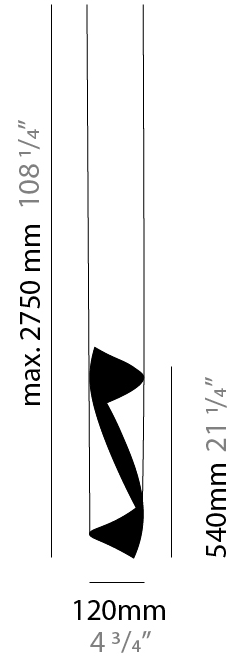

HUE SUSPENSION

D131012- _____
base number

1. To build a product code in our configurator select the specify button on the base model # product page
2. To build a manual product code on this datasheet choose from the options listed below in blue font and add the suffix to the base model #

GENERAL

Series: HUE
Brand: Knikerboker
Division: Design
Mounting Type: Suspension
Mounting Location: Ceiling
Subcategory: Pendant

PHYSICAL

Shape: Abstract
Diameter (mm): 120
Diameter (in): 4 3/4
Height (mm): 540
Height (in): 21 1/4
Max. Overall Height (mm): 2750
Max. Overall Height (in): 108 1/4
Light Distribution: Direct / Indirect / Downlight
Fixture Finish: EWH / EBK / MAN / COF / PRD / SLF / GLF / CLF / BRL / EWS / EWG / EWC / EWR / EBS / EBG / EBC / EBC / EBB / MAS / MAD / MAC / MAB / COS / CGO / CCL / CBL / PRS / PRG / PRC / PRB
Fixture Material: Metal
Cable Details: 1 Silicone Cable 2000mm / 78 3/4"

ELECTRICAL

Number of Lamps: 2
Lamp Type: LED Retrofit
Lamp Shape: MR16
Bulb Included: Bulb Not Included
Max. Wattage Per Lamp (W): 6.5
Lamp Base: GU10
Input Voltage (V): 120

LED

OPTICAL

RATINGS AND CERTIFICATIONS

Certified By: Certified for North American Standards
IP rating: IP20

PROJECT	_____
TYPE	_____
SPECIFIER	_____
QUANTITY	_____
DATE	_____