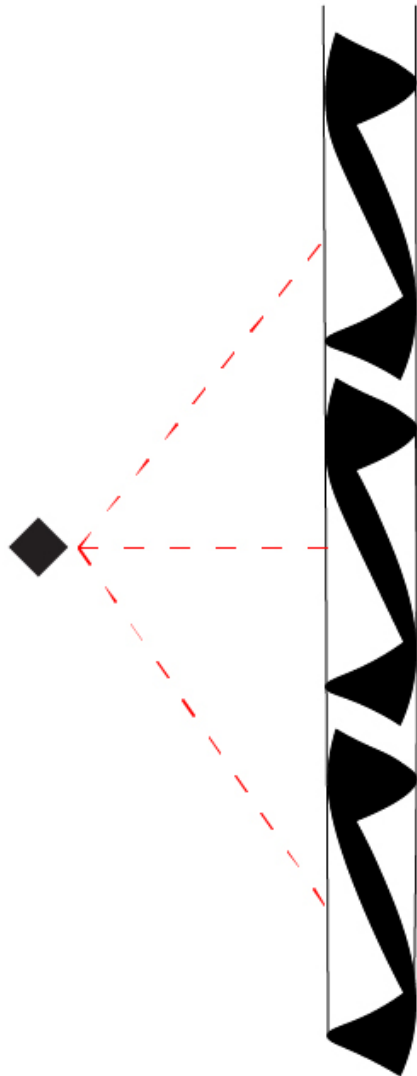

HUE SUSPENSION

D131024-

PROJECT

TYPE

SPECIFIER

QUANTITY

DATE

D