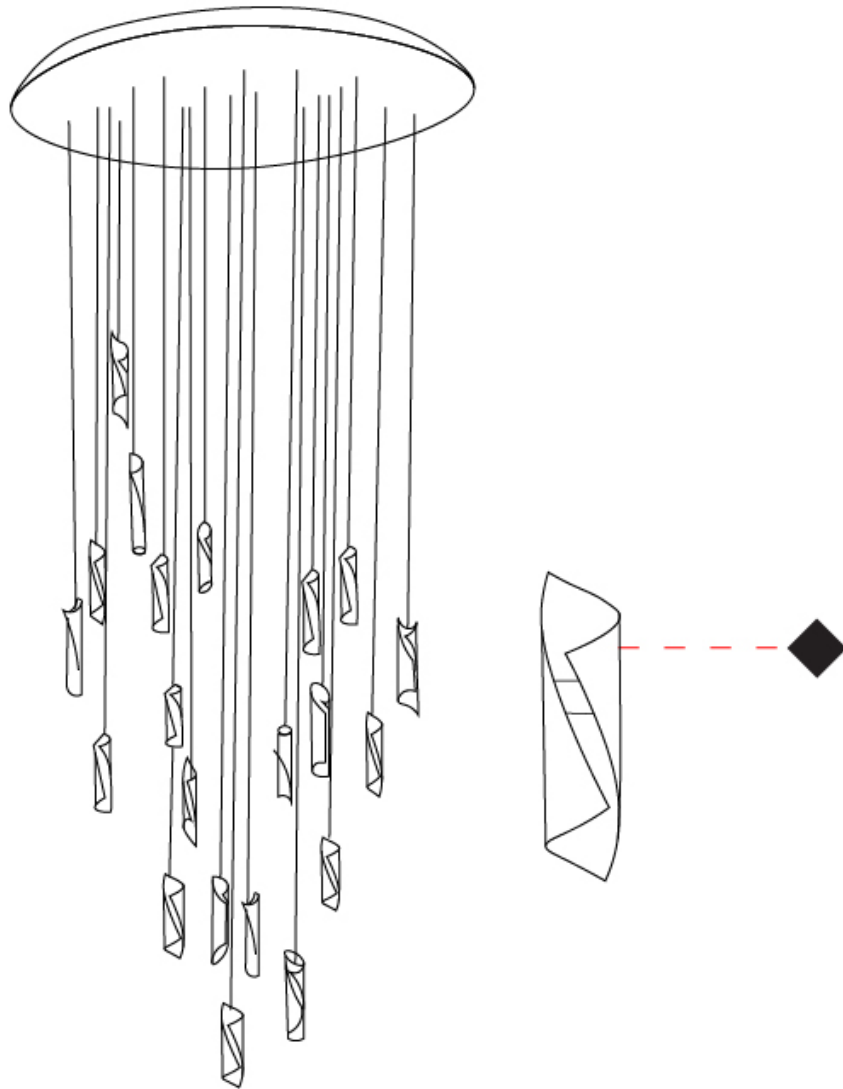

HUE 20 SUSPENSION

D131004-

PROJECT

TYPE

SPECIFIER

QUANTITY

DATE

D