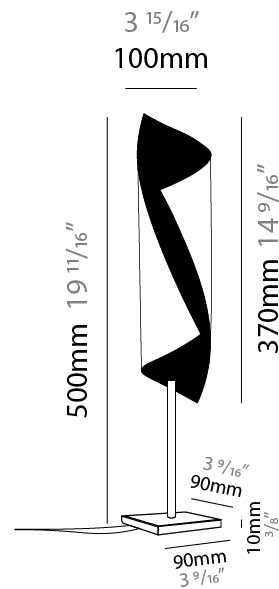

HUE PORTABLE

D134002- _____
base number

PROJECT
TYPE
SPECIFIER
QUANTITY
DATE

1. To build a product code in our configurator select the specify button on the base model # product page
2. To build a manual product code on this datasheet choose from the options listed below in blue font and add the suffix to the base model #

GENERAL

Series: HUE
Brand: Knikerboker
Division: Design
Mounting Type: Portable
Mounting Location: Table
Subcategory: Table

PHYSICAL

Shape: Cylinder
Diameter (mm): 100
Diameter (in): 3 ¹⁵/₁₆
Height (mm): 500
Height (in): 19 ¹¹/₁₆
Light Distribution: Direct / Indirect
Fixture Finish: EWH / EBK / MAN / COF / PRD/ SLF / GLF / CLF / BRL / EWS / EWG / EWC / EWR / EBS / EBG / EBC / EBC / EBB / MAS / MAD / MAC / MAB / COS / CGO / CCL / CBL / PRS / PRG / PRC / PRB
Fixture Material: Metal
Upon Request: Bolt Down

ELECTRICAL

Number of Lamps: 1
Lamp Type: LED Retrofit
Lamp Shape: MR16
Bulb Included: Bulb Not Included
Max. Wattage Per Lamp (W): 8
Lamp Base: GU10
Input Voltage (V): 120

LED

OPTICAL

RATINGS AND CERTIFICATIONS

Certified By: Certified for North American Standards
IP rating: IP20