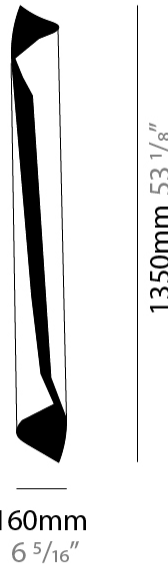

HUE SURFACE

D133031- _____

base number

1. To build a product code in our configurator select the specify button on the base model # product page
2. To build a manual product code on this datasheet choose from the options listed below in blue font and add the suffix to the base model #

GENERAL

Series: HUE
Brand: Knikerboker
Division: Design
Mounting Type: Surface
Mounting Location: Wall

PHYSICAL

Shape: Cylinder
Diameter (mm): 160
Diameter (in): 6 ⁵/₁₆
Height (mm): 1350
Height (in): 53 ¹/₈
Extension (mm): 196
Extension (in): 7 ¹¹/₁₆
Light Distribution: Direct / Indirect
Fixture Finish: EWH / EBK / MAN / COF / PRD / SLF / GLF / CLF / BRL / EWS / EWG / EWC / EWR / EBS / EBG / EBC / EBC / EBB / MAS / MAD / MAC / MAB / COS / CGO / CCL / CBL / PRS / PRG / PRC / PRB
Fixture Material: Metal

ELECTRICAL

Number of Lamps: 4
Lamp Type: LED Retrofit
Lamp Shape: MR16
Bulb Included: Bulb Not Included
Max. Wattage Per Lamp (W): 4.5
Lamp Base: E26
Input Voltage (V): 120
Upon Request: 277Vac / GU10

LED

OPTICAL

RATINGS AND CERTIFICATIONS

Certified By: Certified for North American Standards
IP rating: IP20