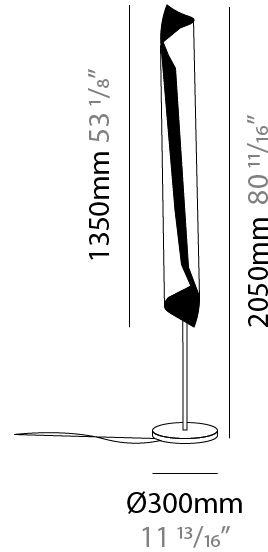

PROJECT
TYPE
SPECIFIER
QUANTITY
DATE

HUE PORTABLE

D134027- _____
base number

1. To build a product code in our configurator select the specify button on the base model # product page
2. To build a manual product code on this datasheet choose from the options listed below in blue font and add the suffix to the base model #

GENERAL

Series: HUE
Brand: Knikerboker
Division: Design
Mounting Type: Portable
Mounting Location: Floor
Subcategory: Floor

PHYSICAL

Shape: Cylinder
Diameter (mm): 300
Diameter (in): 11 ¹³/₁₆
Height (mm): 2050
Height (in): 80 ¹¹/₁₆
Light Distribution: Direct / Indirect
Fixture Finish: EWH / EBK / MAN / COF / PRD / SLF / GLF / CLF / BRL / EWS / EWG / EWC / EWR / EBS / EBG / EBC / EBC / EBB / MAS / MAD / MAC / MAB / COS / CGO / CCL / CBL / PRS / PRG / PRC / PRB
Fixture Material: Metal
Upon Request: Bolt Down

ELECTRICAL

Number of Lamps: 4
Lamp Type: LED Retrofit
Bulb Included: Bulb Not Included
Max. Wattage Per Lamp (W): 4.5
Lamp Base: E26
Input Voltage (V): 120
Upon Request: 277Vac / GU10

LED

OPTICAL

RATINGS AND CERTIFICATIONS

Certified By: Certified for North American Standards
IP rating: IP20