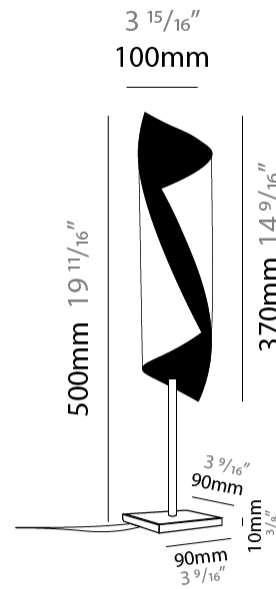

HUE PORTABLE

D134002- _____
base number

PROJECT	_____
TYPE	_____
SPECIFIER	_____
QUANTITY	_____
DATE	_____

1. To build a product code in our configurator select the specify button on the base model # product page
2. To build a manual product code on this datasheet choose from the options listed below in blue font and add the suffix to the base model #

GENERAL

Series: HUE
Brand: Knikerboker
Division: Design
Mounting Type: Portable
Mounting Location: Table
Subcategory: Table

PHYSICAL

Shape: Cylinder
Diameter (mm): 100
Diameter (in): 3 ¹⁵/₁₆
Height (mm): 500
Height (in): 19 ¹¹/₁₆
Light Distribution: Direct / Indirect
Fixture Finish: EWH / EBK / MAN / COF / PRD/ SLF / GLF / CLF / BRL / EWS / EWG / EWC / EWR / EBS / EBG / EBC / EBC / EBB / MAS / MAD / MAC / MAB / COS / CGO / CCL / CBL / PRS / PRG / PRC / PRB
Fixture Material: Metal
Upon Request: Bolt Down

ELECTRICAL

Number of Lamps: 1
Lamp Type: LED Retrofit
Lamp Shape: MR16
Bulb Included: Bulb Not Included
Max. Wattage Per Lamp (W): 8
Lamp Base: GU10
Input Voltage (V): 120

LED

OPTICAL

RATINGS AND CERTIFICATIONS

Certified By: Certified for North American Standards
IP rating: IP20