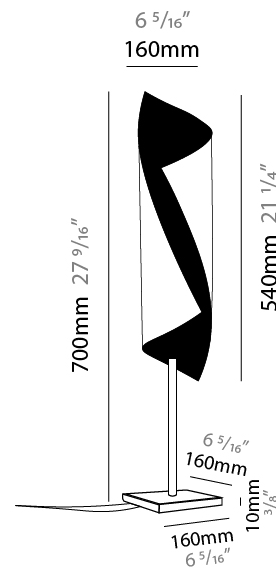

PROJECT	_____
TYPE	_____
SPECIFIER	_____
QUANTITY	_____
DATE	_____

HUE PORTABLE

D134098- _____
base number

1. To build a product code in our configurator select the specify button on the base model # product page
2. To build a manual product code on this datasheet choose from the options listed below in blue font and add the suffix to the base model #

GENERAL

Series: HUE
Brand: Knikerboker
Division: Design
Mounting Type: Portable
Mounting Location: Table
Subcategory: Table

PHYSICAL

Shape: Cylinder
Diameter (mm): 160
Diameter (in): 6 ⁵/₁₆
Height (mm): 700
Height (in): 27 ⁹/₁₆
Light Distribution: Direct / Indirect
Fixture Finish: EWH / EBK / MAN / COF / PRD / SLF / GLF / CLF / BRL / EWS / EWG / EWC / EWR / EBS / EBG / EBC / EBC / EBB / MAS / MAD / MAC / MAB / COS / CGO / CCL / CBL / PRS / PRG / PRC / PRB
Fixture Material: Metal

ELECTRICAL

Number of Lamps: 2
Lamp Type: LED Retrofit
Bulb Included: Bulb Not Included
Total Output Wattage (W): 16
Max. Wattage Per Lamp (W): 8
Lamp Base: GU10
Input Voltage (V): 120

LED

OPTICAL

RATINGS AND CERTIFICATIONS

Certified By: Certified for North American Standards
IP rating: IP20