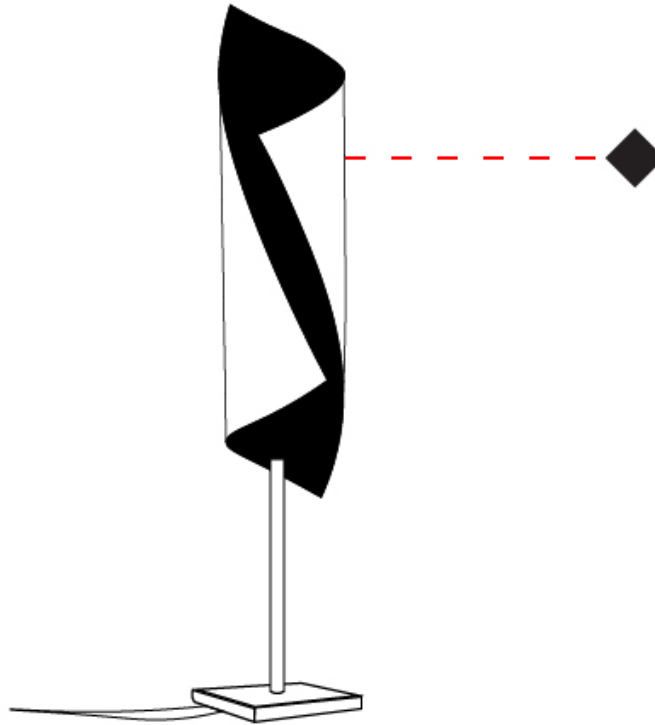

HUE PORTABLE

D134002-

PROJECT _____

TYPE _____

SPECIFIER _____

QUANTITY _____

DATE _____