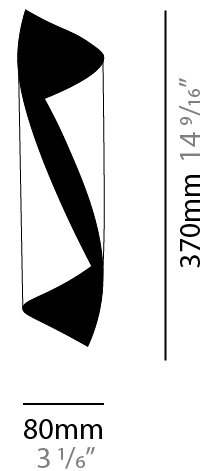

HUE SURFACE

D133062- _____
base number

1. To build a product code in our configurator select the specify button on the base model # product page
2. To build a manual product code on this datasheet choose from the options listed below in blue font and add the suffix to the base model #

GENERAL

Series: HUE _____
Brand: Knikerboker _____
Division: Design _____
Mounting Type: Surface _____
Mounting Location: Wall _____

PHYSICAL

Shape: Cylinder _____
Diameter (mm): 80 _____
Diameter (in): 3 1/8 _____
Height (mm): 370 _____
Height (in): 14 9/16 _____
Light Distribution: Direct / Indirect _____
Fixture Finish: EWH / EBK / MAN / COF / PRD / SLF / GLF / CLF / BRL / EWS / EWG / EWC / EWR / EBS / EBG / EBC / EBC / EBB / MAS / MAD / MAC / MAB / COS / CGO / CCL / CBL / PRS / PRG / PRC / PRB _____
Fixture Material: Metal _____

ELECTRICAL

Number of Lamps: 2 _____
Lamp Type: LED Retrofit _____
Bulb Included: Bulb Not Included _____
Max. Wattage Per Lamp (W): 2.5 _____
Lamp Base: G9 _____
Input Voltage (V): 120 _____

LED

OPTICAL

RATINGS AND CERTIFICATIONS

Certified By: Certified for North American Standards _____
IP rating: IP20 _____

PROJECT	_____
TYPE	_____
SPECIFIER	_____
QUANTITY	_____
DATE	_____