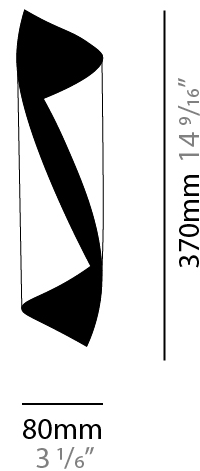

PROJECT	_____
TYPE	_____
SPECIFIER	_____
QUANTITY	_____
DATE	_____

HUE SURFACE

D133062- _____
base number

1. To build a product code in our configurator select the specify button on the base model # product page
2. To build a manual product code on this datasheet choose from the options listed below in blue font and add the suffix to the base model #

GENERAL

Series: HUE _____
Brand: Knikerboker _____
Division: Design _____
Mounting Type: Surface _____
Mounting Location: Wall _____

PHYSICAL

Shape: Cylinder _____
Diameter (mm): 80 _____
Diameter (in): 3 1/8 _____
Height (mm): 370 _____
Height (in): 14 9/16 _____
Light Distribution: Direct / Indirect _____
Fixture Finish: EWH / EBK / MAN / COF / PRD / SLF / GLF / CLF / BRL / EWS / EWG / EWC / EWR / EBS / EBG / EBC / EBC / EBB / MAS / MAD / MAC / MAB / COS / CGO / CCL / CBL / PRS / PRG / PRC / PRB _____
Fixture Material: Metal _____

ELECTRICAL

Number of Lamps: 2 _____
Lamp Type: LED Retrofit _____
Bulb Included: Bulb Not Included _____
Max. Wattage Per Lamp (W): 2.5 _____
Lamp Base: G9 _____
Input Voltage (V): 120 _____

LED

OPTICAL

RATINGS AND CERTIFICATIONS

Certified By: Certified for North American Standards _____
IP rating: IP20 _____