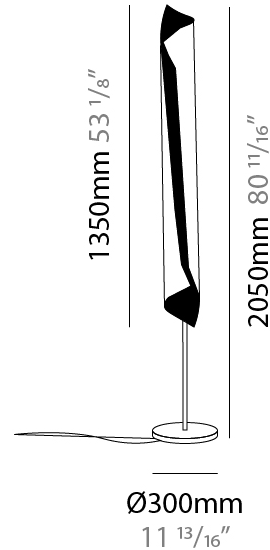

HUE PORTABLE

D134027- _____
base number

1. To build a product code in our configurator select the specify button on the base model # product page
2. To build a manual product code on this datasheet choose from the options listed below in blue font and add the suffix to the base model #

GENERAL

Series: HUE
Brand: Knikerboker
Division: Design
Mounting Type: Portable
Mounting Location: Floor
Subcategory: Floor

PHYSICAL

Shape: Cylinder
Diameter (mm): 300
Diameter (in): 11 ¹³/₁₆
Height (mm): 2050
Height (in): 80 ¹¹/₁₆
Light Distribution: Direct / Indirect
Fixture Finish: EWH / EBK / MAN / COF / PRD / SLF / GLF / CLF / BRL / EWS / EWG / EWC / EWR / EBS / EBG / EBC / EBC / EBB / MAS / MAD / MAC / MAB / COS / CGO / CCL / CBL / PRS / PRG / PRC / PRB
Fixture Material: Metal
Upon Request: Bolt Down

ELECTRICAL

Number of Lamps: 4
Lamp Type: LED Retrofit
Bulb Included: Bulb Not Included
Max. Wattage Per Lamp (W): 4.5
Lamp Base: E26
Input Voltage (V): 120
Upon Request: 277Vac / GU10

LED

OPTICAL

RATINGS AND CERTIFICATIONS

Certified By: Certified for North American Standards
IP rating: IP20

PROJECT	_____
TYPE	_____
SPECIFIER	_____
QUANTITY	_____
DATE	_____