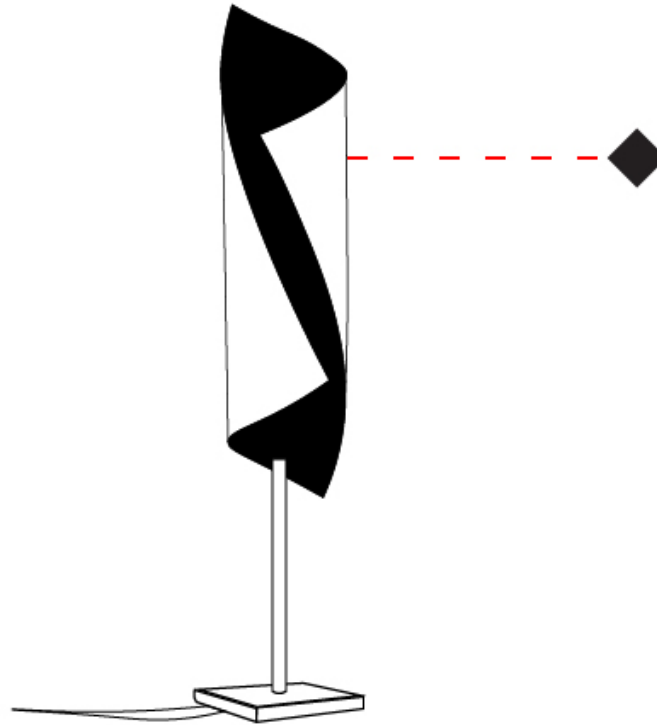

HUE PORTABLE

D134002-

PROJECT _____

TYPE _____

SPECIFIER _____

QUANTITY _____

DATE _____