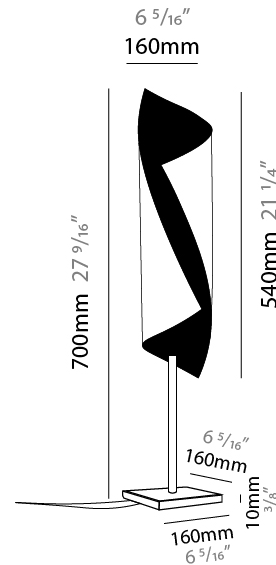

PROJECT	_____
TYPE	_____
SPECIFIER	_____
QUANTITY	_____
DATE	_____

HUE PORTABLE

D134098- _____
base number

1. To build a product code in our configurator select the specify button on the base model # product page
2. To build a manual product code on this datasheet choose from the options listed below in blue font and add the suffix to the base model #

GENERAL

Series: HUE
Brand: Knikerboker
Division: Design
Mounting Type: Portable
Mounting Location: Table
Subcategory: Table

PHYSICAL

Shape: Cylinder
Diameter (mm): 160
Diameter (in): $6 \frac{5}{16}$
Height (mm): 700
Height (in): $27 \frac{9}{16}$
Light Distribution: Direct / Indirect
Fixture Finish: EWH / EBK / MAN / COF / PRD / SLF / GLF / CLF / BRL / EWS / EWG / EWC / EWR / EBS / EBG / EBC / EBC / EBB / MAS / MAD / MAC / MAB / COS / CGO / CCL / CBL / PRS / PRG / PRC / PRB
Fixture Material: Metal

ELECTRICAL

Number of Lamps: 2
Lamp Type: LED Retrofit
Bulb Included: Bulb Not Included
Total Output Wattage (W): 16
Max. Wattage Per Lamp (W): 8
Lamp Base: GU10
Input Voltage (V): 120

LED

OPTICAL

RATINGS AND CERTIFICATIONS

Certified By: Certified for North American Standards
IP rating: IP20