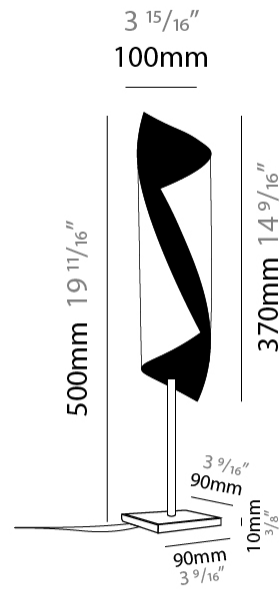

PROJECT	_____
TYPE	_____
SPECIFIER	_____
QUANTITY	_____
DATE	_____

HUE PORTABLE

D134002- _____
base number

1. To build a product code in our configurator select the specify button on the base model # product page
2. To build a manual product code on this datasheet choose from the options listed below in blue font and add the suffix to the base model #

GENERAL

Series: HUE _____
Brand: Knikerboker _____
Division: Design _____
Mounting Type: Portable _____
Mounting Location: Table _____
Subcategory: Table _____

PHYSICAL

Shape: Cylinder _____
Diameter (mm): 100 _____
Diameter (in): 3 ¹⁵/₁₆ _____
Height (mm): 500 _____
Height (in): 19 ¹¹/₁₆ _____
Light Distribution: Direct / Indirect _____
Fixture Finish: EWH / EBK / MAN / COF / PRD / SLF / GLF / CLF / BRL / EWS / EWG / EWC / EWR / EBS / EBG / EBC / EBC / EBB / MAS / MAD / MAC / MAB / COS / CGO / CCL / CBL / PRS / PRG / PRC / PRB _____
Fixture Material: Metal _____
Upon Request: Bolt Down _____

ELECTRICAL

Number of Lamps: 1 _____
Lamp Type: LED Retrofit _____
Lamp Shape: MR16 _____
Bulb Included: Bulb Not Included _____
Max. Wattage Per Lamp (W): 8 _____
Lamp Base: GU10 _____
Input Voltage (V): 120 _____

LED

OPTICAL

RATINGS AND CERTIFICATIONS

Certified By: Certified for North American Standards _____
IP rating: IP20 _____