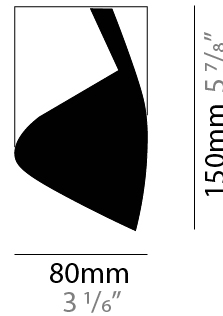

PROJECT
TYPE
SPECIFIER
QUANTITY
DATE

HUE SURFACE

D132003-

base number Finish
Options

1. To build a product code in our configurator select the specify button on the base model # product page
2. To build a manual product code on this datasheet choose from the options listed below in blue font and add the suffix to the base model #

GENERAL

Series: HUE
Partner: Knikerboker
Division: Design
Installation: Surface
Product Type: Downlight
Mounting Location: Ceiling
Light Distribution: Direct

PHYSICAL

Aperture Sizes - Downlights: 3"
Shape: Cylinder
Diameter (mm): 80
Diameter (in): 3 1/6"
Height (mm): 150
Height (in): 5 7/8"
Fixture Finish: EWH / EBK / MAN / COF / PRD / SLF / GLF / CLF / BRL / EWS / EWG / EWC / EWR / EBS / EBG / EBC / EBC / EBB / MAS / MAD / MAC / MAB / COS / CGO / CCL / CBL / PRS / PRG / PRC / PRB
Fixture Material: Metal

ELECTRICAL

Number of Lamps: 1
Lamp Type: LED Retrofit
Lamp Shape: MR16
Bulb Included: Bulb Not Included
Max. Wattage Per Lamp (W): 8
Lamp Base: GU10
Input Voltage (V): 120

LED

OPTICAL

RATINGS AND CERTIFICATIONS

Certified By: Certified for North American Standards
IP rating: IP20