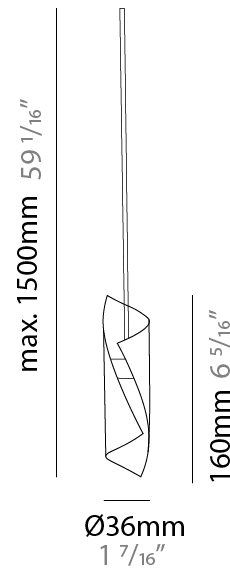

1. To build a product code in our configurator select the specify button on the base model # product page
2. To build a manual product code on this datasheet choose from the options listed below in blue font and add the suffix to the base model #

GENERAL

Series: HUE
Subseries: Hue Single
Partner: Knikerboker
Division: Design
Installation: Suspension
Product Type: Pendant
Mounting Location: Ceiling
Light Distribution: Direct / Indirect

PHYSICAL

Shape: Abstract
Diameter (mm): 36
Diameter (in): 1 ⁷/₁₆
Height (mm): 160
Height (in): 6 ⁵/₁₆
Max. Overall Height (mm): 1500
Max. Overall Height (in): 59 ¹/₁₆

Fixture Finish: EWH / EBK / MAN / COF / PRD / SLF / GLF / CLF / BRL / EWS / EWG / EWC / EWR / EBS / EBG / EBC / EBC / EBB / MAS / MAD / MAC / MAB / COS / CGO / CCL / CBL / PRS / PRG / PRC / PRB

Fixture Material: Metal
Cable Details: 1500mm Silicon Coaxial Cable

ELECTRICAL

Lamp Type: LED
Total Output Wattage (W): 1.5
Dimming: Non-Dimmable
Driver Included: Yes
Driver Location: Integrated
Driver Type: Constant Current - Universal
Driver Class: Class 2
Input Voltage (V): 120 - 277
Constant Current (MA): 350
Upon Request: (See components) Remote: Phase dimming 120Vac

LED

Number of LEDs: 1
Color Temperature (°K): 3000
Max. Delivered Lumen (lm): 150
CRI: >80 CRI
Lamp Life (hrs): 50000

OPTICAL

RATINGS AND CERTIFICATIONS

Certified By: Certified for North American Standards
IP rating: IP20

PROJECT
TYPE
SPECIFIER
QUANTITY
DATE