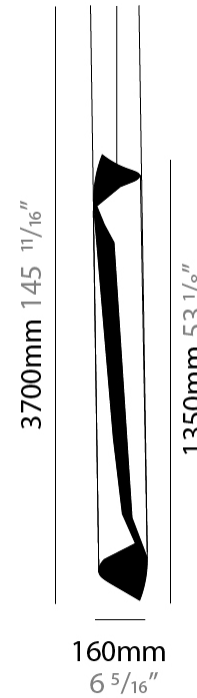

PROJECT
TYPE
SPECIFIER
QUANTITY
DATE

HUE SUSPENSION

D131107-

base number Finish
Options

1. To build a product code in our configurator select the specify button on the base model # product page
2. To build a manual product code on this datasheet choose from the options listed below in blue font and add the suffix to the base model #

GENERAL

Series: HUE
Partner: Knikerboker
Division: Design
Installation: Suspension
Product Type: Pendant
Mounting Location: Ceiling
Light Distribution: Direct

PHYSICAL

Shape: Abstract
Diameter (mm): 160
Diameter (in): 6 ⁵/₁₆
Height (mm): 1350
Height (in): 53 ¹/₈
Max. Overall Height (mm): 3700
Max. Overall Height (in): 145 ¹¹/₁₆
Fixture Finish: EWH / EBK / MAN / COF / PRD / SLF / GLF / CLF / BRL / EWS / EWG / EWC / EWR / EBS / EBG / EBC / EBC / EBB / MAS / MAD / MAC / MAB / COS / CGO / CCL / CBL / PRS / PRG / PRC / PRB
Fixture Material: Metal
Cable Details: 2 Silicone Cable 2000mm / 78 3/4"

ELECTRICAL

Number of Lamps: 4
Lamp Type: LED Retrofit
Bulb Included: Bulb Not Included
Max. Wattage Per Lamp (W): 4.5
Lamp Base: E26
Input Voltage (V): 120
Upon Request: 277Vac / GU10

LED

OPTICAL

RATINGS AND CERTIFICATIONS

Certified By: Certified for North American Standards
IP rating: IP20