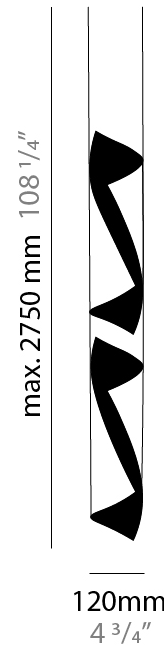

HUE SUSPENSION

D131018- _____
base number

1. To build a product code in our configurator select the specify button on the base model # product page
2. To build a manual product code on this datasheet choose from the options listed below in blue font and add the suffix to the base model #

GENERAL

Series: HUE
Brand: Knikerboker
Division: Design
Mounting Type: Suspension
Mounting Location: Ceiling
Subcategory: Pendant

PHYSICAL

Shape: Abstract
Diameter (mm): 120
Diameter (in): 4 3/4
Height (mm): 1100
Height (in): 43 5/16
Max. Overall Height (mm): 2750
Max. Overall Height (in): 108 3/4
Light Distribution: Direct / Indirect
Fixture Finish: EWH / EBK / MAN / COF / PRD / SLF / GLF / CLF / BRL / EWS / EWG / EWC / EWR / EBS / EBG / EBC / EBC / EBB / MAS / MAD / MAC / MAB / COS / CGO / CCL / CBL / PRS / PRG / PRC / PRB
Fixture Material: Metal
Cable Details: 1 Silicone Cable 2000mm / 78 3/4"

ELECTRICAL

Number of Lamps: 4
Lamp Type: LED Retrofit
Lamp Shape: MR16
Bulb Included: Bulb Not Included
Max. Wattage Per Lamp (W): 6.5
Lamp Base: GU10
Input Voltage (V): 120

LED

OPTICAL

RATINGS AND CERTIFICATIONS

Certified By: Certified for North American Standards
IP rating: IP20

PROJECT	_____
TYPE	_____
SPECIFIER	_____
QUANTITY	_____
DATE	_____