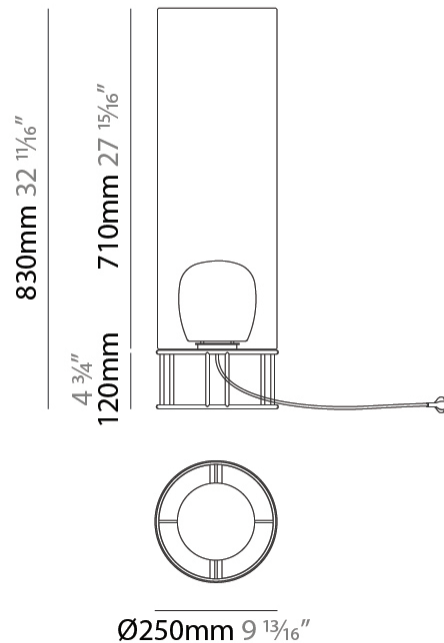

PROJECT
TYPE
SPECIFIER
QUANTITY
DATE

HABE PORTABLE

E114040-

base number   Finish
Options

1. To build a product code in our configurator select the specify button on the base model # product page
2. To build a manual product code on this datasheet choose from the options listed below in blue font and add the suffix to the base model #

GENERAL

Series: Habe
Partner: Ole
Division: Exterior
Installation: Portable
Product Type: Floor
Mounting Location: Floor

PHYSICAL

Shape: Cylinder
Diameter (mm): 250
Diameter (in): 9 ¹³/₁₆
Height (mm): 830
Height (in): 32 ¹¹/₁₆
Diffuser: PMMA - Opal
Fixture Finish: BEI / BLK / BLU / COG / DGN / GRY / MRN / MOC / MUS /
OLV / SIL / STN / TER / WHI
Holder Finish: GWT
Fixture Material: Fabric Cord / Metal
Primary Material: Fabric - Recycled

ELECTRICAL

Number of Lamps: 1
Lamp Type: LED Retrofit
Bulb Included: Bulb Not Included
Max. Wattage Per Lamp (W): 15
Lamp Base: E26
Input Voltage (V): 120

LED

OPTICAL

RATINGS AND CERTIFICATIONS

Certified By: Certified for North American Standards
IP rating: IP66