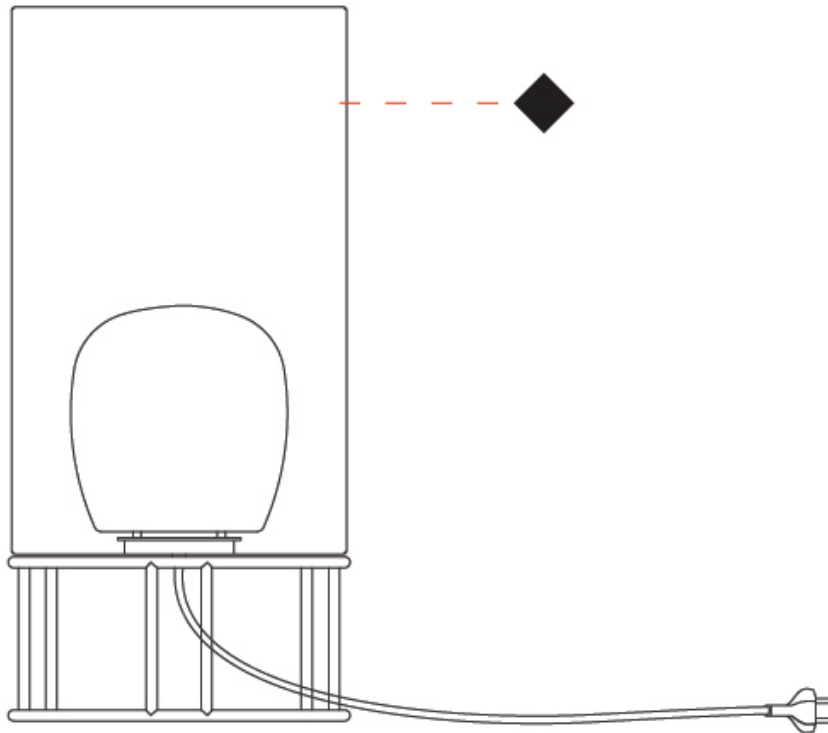

HABE PORTABLE

E114039-

PROJECT	_____
TYPE	_____
SPECIFIER	_____
QUANTITY	_____
DATE	_____