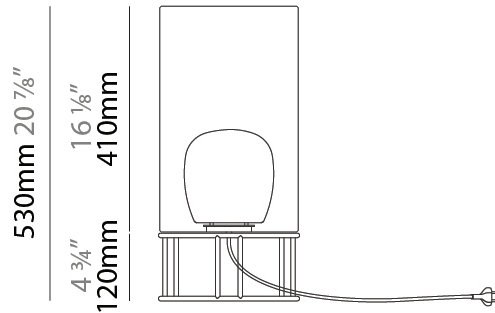

PROJECT	_____
TYPE	_____
SPECIFIER	_____
QUANTITY	_____
DATE	_____

HABE PORTABLE

E114039-

base number   Finish
Options

1. To build a product code in our configurator select the specify button on the base model # product page
2. To build a manual product code on this datasheet choose from the options listed below in blue font and add the suffix to the base model #

GENERAL

Series: Habe
Partner: Ole
Division: Exterior
Installation: Portable
Product Type: Floor
Mounting Location: Floor

PHYSICAL

Shape: Cylinder
Diameter (mm): 250
Diameter (in): 9 ¹³/₁₆
Height (mm): 530
Height (in): 20 ⁷/₈
Diffuser: PMMA - Opal
Fixture Finish: BEI / BLK / BLU / COG / DGN / GRY / MRN / MOC / MUS / OLV / SIL / STN / TER / WHI
Holder Finish: GWT
Fixture Material: Fabric Cord / Metal
Primary Material: Fabric - Recycled

ELECTRICAL

Number of Lamps: 1
Lamp Type: LED Retrofit
Bulb Included: Bulb Not Included
Max. Wattage Per Lamp (W): 15
Lamp Base: E26
Input Voltage (V): 120

LED

OPTICAL

RATINGS AND CERTIFICATIONS

Certified By: Certified for North American Standards
IP rating: IP66

Ø250mm 9 ¹³/₁₆"