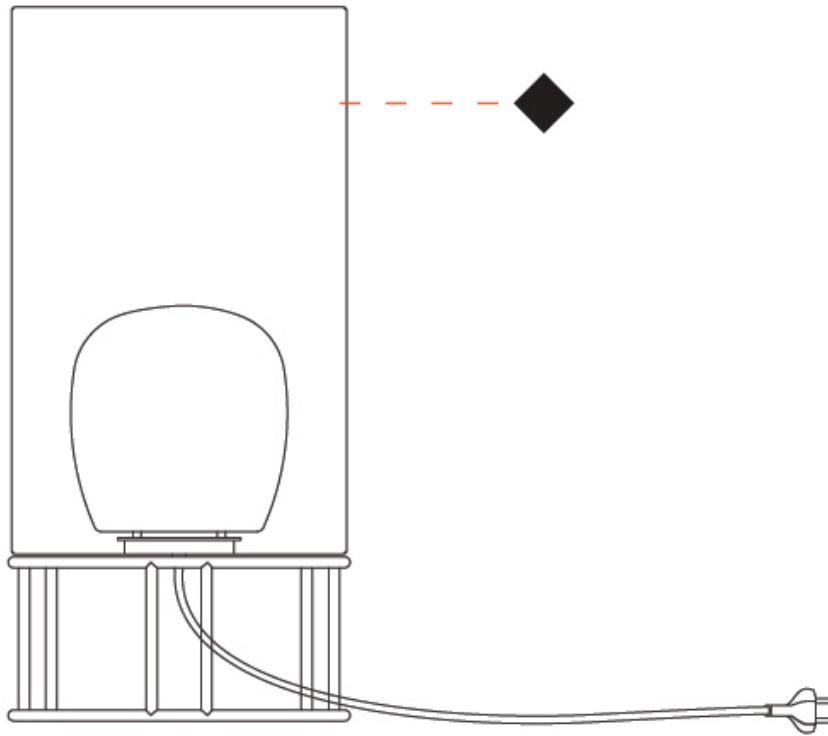

HABE PORTABLE

E114039-

PROJECT	_____
TYPE	_____
SPECIFIER	_____
QUANTITY	_____
DATE	_____

E