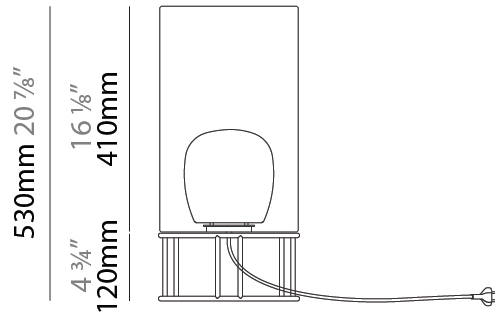

HABE PORTABLE

E114039-

base number   Finish
Options

1. To build a product code in our configurator select the specify button on the base model # product page
2. To build a manual product code on this datasheet choose from the options listed below in blue font and add the suffix to the base model #

GENERAL

Series: Habe _____
Partner: Ole _____
Division: Exterior _____
Installation: Portable _____
Product Type: Floor _____
Mounting Location: Floor _____

PHYSICAL

Shape: Cylinder _____
Diameter (mm): 250 _____
Diameter (in): 9 ¹³/₁₆ _____
Height (mm): 530 _____
Height (in): 20 ⁷/₈ _____
Diffuser: PMMA - Opal _____
Fixture Finish: BEI / BLK / BLU / COG / DGN / GRY / MRN / MOC / MUS / OLV / SIL / STN / TER / WHI _____
Holder Finish: GWT _____
Fixture Material: Fabric Cord / Metal _____
Primary Material: Fabric - Recycled _____

ELECTRICAL

Number of Lamps: 1 _____
Lamp Type: LED Retrofit _____
Bulb Included: Bulb Not Included _____
Max. Wattage Per Lamp (W): 15 _____
Lamp Base: E26 _____
Input Voltage (V): 120 _____

LED

OPTICAL

RATINGS AND CERTIFICATIONS

Certified By: Certified for North American Standards _____
IP rating: IP66 _____

Ø250mm 9 ¹³/₁₆"