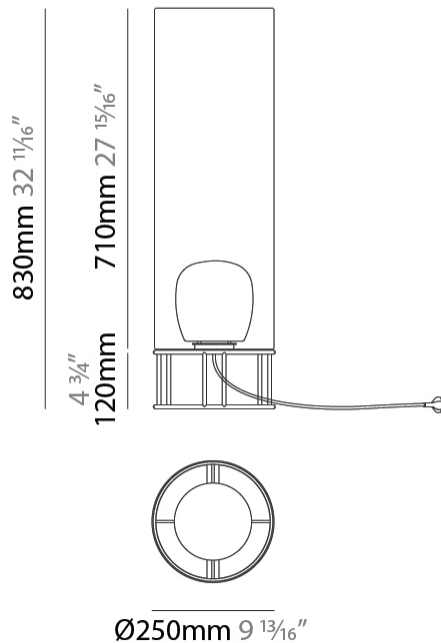

PROJECT _____
TYPE _____
SPECIFIER _____
QUANTITY _____
DATE _____

HABE PORTABLE

E114040-

base number   Finish
Options

1. To build a product code in our configurator select the specify button on the base model # product page
2. To build a manual product code on this datasheet choose from the options listed below in blue font and add the suffix to the base model #

GENERAL

Series: Habe
Partner: Ole
Division: Exterior
Installation: Portable
Product Type: Floor
Mounting Location: Floor

PHYSICAL

Shape: Cylinder
Diameter (mm): 250
Diameter (in): 9 ¹³/₁₆
Height (mm): 830
Height (in): 32 ¹¹/₁₆
Diffuser: PMMA - Opal
Fixture Finish: BEI / BLK / BLU / COG / DGN / GRY / MRN / MOC / MUS / OLV / SIL / STN / TER / WHI
Holder Finish: GWT
Fixture Material: Fabric Cord / Metal
Primary Material: Fabric - Recycled

ELECTRICAL

Number of Lamps: 1
Lamp Type: LED Retrofit
Bulb Included: Bulb Not Included
Max. Wattage Per Lamp (W): 15
Lamp Base: E26
Input Voltage (V): 120

LED

OPTICAL

RATINGS AND CERTIFICATIONS

Certified By: Certified for North American Standards
IP rating: IP66