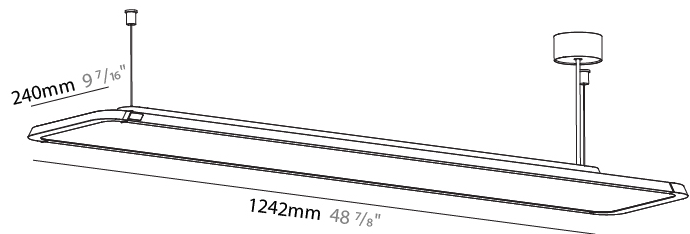

1. To build a product code in our configurator select the specify button on the base model # product page
2. To build a manual product code on this datasheet choose from the options listed below in blue font and add the suffix to the base model #

GENERAL

Series: Hadi
Subseries: Hadi-M Suspended
Brand: Prolicht
Division: Architectural
Mounting Type: Suspension
Mounting Location: Ceiling
Subcategory: Pendant

PHYSICAL

Shape: Rectangle
Length (mm): 1242
Length (in): 48 ⁷/₈
Width (mm): 240
Width (in): 9 ⁷/₁₆
Height (mm): 48
Height (in): 1 ⁷/₈
Light Distribution: Direct / Indirect
Fixture Finish: [SSR / BKV / CWI / CRY / HAB / UFT / ITA / RUA / FTG / MYG / LOD / PUS / FRO / FUP / KIA / POP / BLS / SPG / MEY / GOH / GUM / CHC / COM / ABZ / JAG / OBR / MOS / ROR](#)
Fixture Material: Extruded Aluminum / Steel
Cable Details: [2,000mm / 6,000mm Transparent Cable](#)

ELECTRICAL

Lamp Type: LED (Zhaga Standard)
Input Wattage (W): 68.5
Total Output Wattage (W): 61.8
Dimming: [Non-Dimmable](#)
Driver Included: No
Driver Location: Integrated
Driver Type: Constant Current - Universal
Driver Class: Class 2
Input Voltage (V): 120 - 277
Upon Request: 0-10V Dimming

LED

Color Temperature (°K): [3000 / 3500 / 4000](#)
Max. Delivered Lumen (lm): [7246 / 7230 / 7378](#)
Nominal Lumen (lm): [8606 / 8687 / 8762](#)
CRI: >90 CRI
Lamp Life (hrs): 50000

OPTICAL

RATINGS AND CERTIFICATIONS

Certified By: Certified for North American Standards
IP rating: IP20