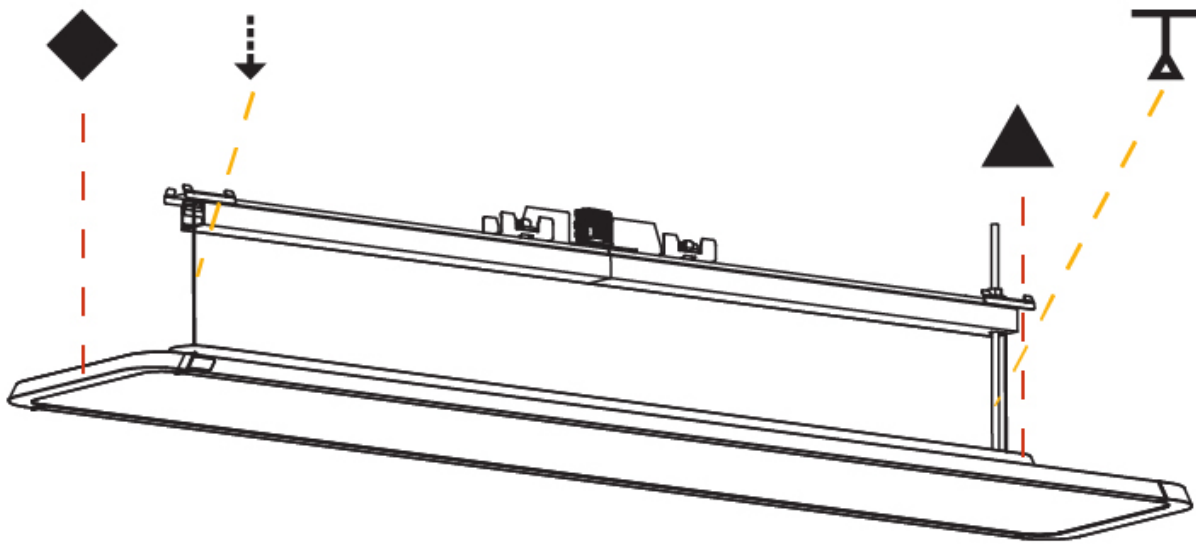

HADI-M TRACK

A380129-

PROJECT

TYPE

SPECIFIER

QUANTITY

DATE

A