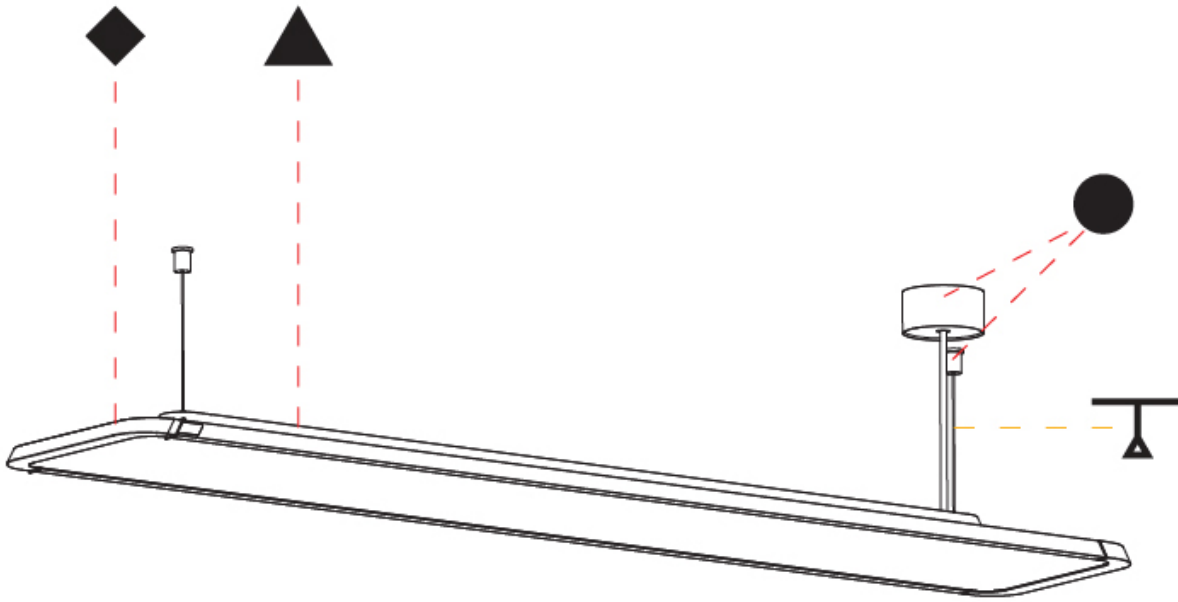

HADI-M SUSPENDED SUSPENSION

A300408-

PROJECT
TYPE
SPECIFIER
QUANTITY
DATE

A