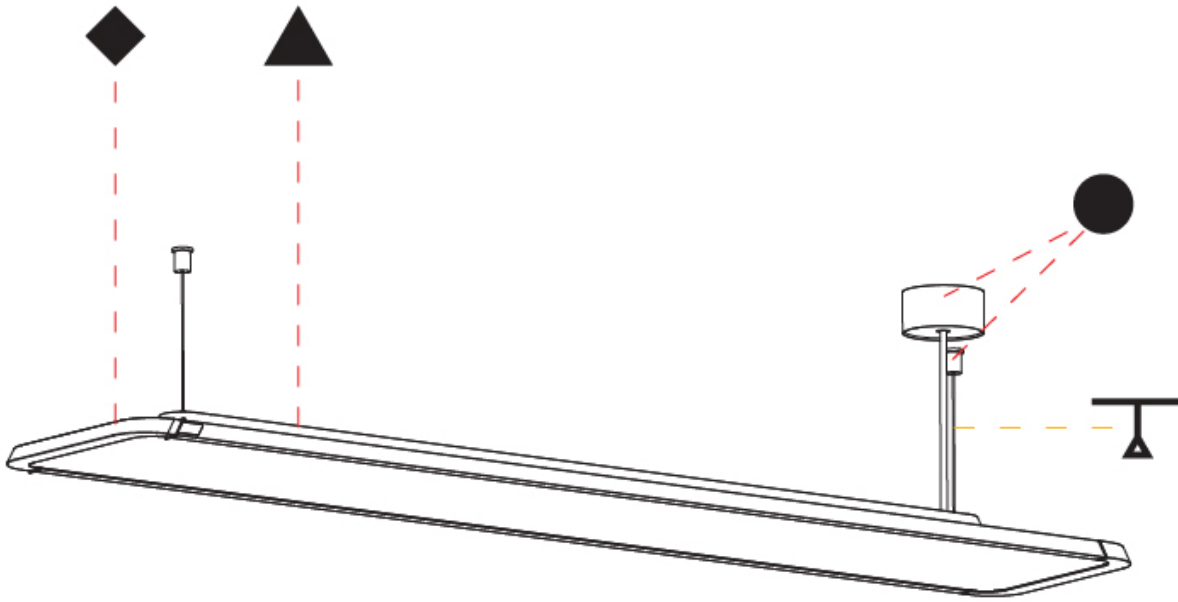

HADI-M SUSPENDED SUSPENSION

A300406-

PROJECT	_____
TYPE	_____
SPECIFIER	_____
QUANTITY	_____
DATE	_____