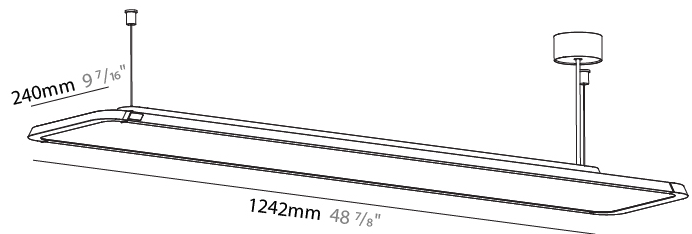

1. To build a product code in our configurator select the specify button on the base model # product page
2. To build a manual product code on this datasheet choose from the options listed below in blue font and add the suffix to the base model #

GENERAL

Series: Hadi
Subseries: Hadi-M Suspended
Brand: Prolicht
Division: Architectural
Mounting Type: Suspension
Mounting Location: Ceiling
Subcategory: Pendant

PHYSICAL

Shape: Rectangle
Length (mm): 1242
Length (in): 48 7/8
Width (mm): 240
Width (in): 9 7/16
Height (mm): 48
Height (in): 1 7/8
Light Distribution: Direct / Indirect
Fixture Finish: [SSR / BKV / CWI / CRY / HAB / UFT / ITA / RUA / FTG / MYG / LOD / PUS / FRO / FUP / KIA / POP / BLS / SPG / MEY / GOH / GUM / CHC / COM / ABZ / JAG / OBR / MOS / ROR](#)
Fixture Material: Extruded Aluminum / Steel
Cable Details: [2,000mm / 6,000mm Transparent Cable](#)

ELECTRICAL

Lamp Type: LED (Zhaga Standard)
Input Wattage (W): 68.5
Total Output Wattage (W): 61.8
Dimming: [Non-Dimmable](#)
Driver Included: No
Driver Location: Integrated
Driver Type: Constant Current - Universal
Driver Class: Class 2
Input Voltage (V): 120 - 277
Upon Request: 0-10V Dimming

LED

Color Temperature (°K): [3000 / 3500 / 4000](#)
Max. Delivered Lumen (lm): [7246 / 7230 / 7378](#)
Nominal Lumen (lm): [8606 / 8687 / 8762](#)
CRI: >90 CRI
Lamp Life (hrs): 50000

OPTICAL

RATINGS AND CERTIFICATIONS

Certified By: Certified for North American Standards
IP rating: IP20