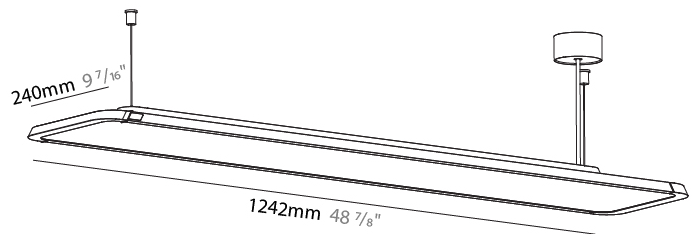

1. To build a product code in our configurator select the specify button on the base model # product page
2. To build a manual product code on this datasheet choose from the options listed below in blue font and add the suffix to the base model #

GENERAL

Series: Hadi
Subseries: Hadi-M Suspended
Brand: Prolicht
Division: Architectural
Mounting Type: Suspension
Mounting Location: Ceiling
Subcategory: Pendant

PHYSICAL

Shape: Rectangle
Length (mm): 1242
Length (in): 48 ⁷/₈
Width (mm): 240
Width (in): 9 ⁷/₁₆
Height (mm): 48
Height (in): 1 ⁷/₈
Light Distribution: Direct / Indirect
Fixture Finish: [SSR / BKV / CWI / CRY / HAB / UFT / ITA / RUA / FTG / MYG / LOD / PUS / FRO / FUP / KIA / POP / BLS / SPG / MEY / GOH / GUM / CHC / COM / ABZ / JAG / OBR / MOS / ROR](#)
Fixture Material: Extruded Aluminum / Steel
Cable Details: [2,000mm / 6,000mm Transparent Cable](#)

ELECTRICAL

Lamp Type: LED (Zhaga Standard)
Input Wattage (W): 68.5
Total Output Wattage (W): 61.8
Dimming: [Non-Dimmable](#)
Driver Included: No
Driver Location: Integrated
Driver Type: Constant Current - Universal
Driver Class: Class 2
Input Voltage (V): 120 - 277
Upon Request: 0-10V Dimming

LED

Color Temperature (°K): [3000 / 3500 / 4000](#)
Max. Delivered Lumen (lm): [7246 / 7230 / 7378](#)
Nominal Lumen (lm): [8606 / 8687 / 8762](#)
CRI: >90 CRI
Lamp Life (hrs): 50000

OPTICAL

RATINGS AND CERTIFICATIONS

Certified By: Certified for North American Standards
IP rating: IP20