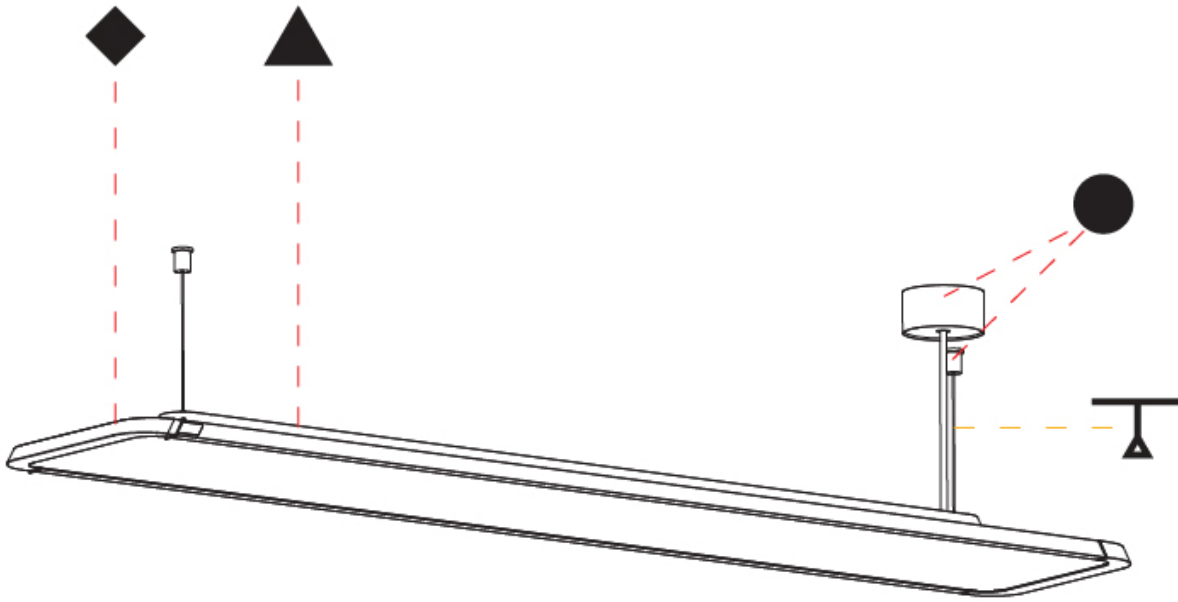

A300407-

PROJECT	_____
TYPE	_____
SPECIFIER	_____
QUANTITY	_____
DATE	_____