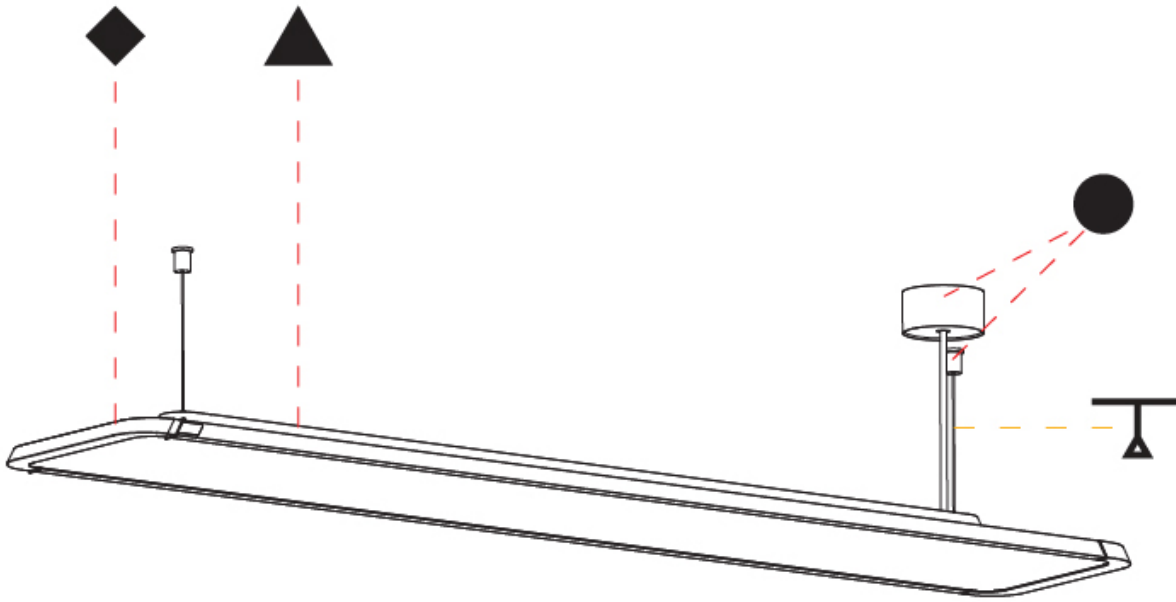

HADI-M SUSPENDED SUSPENSION

A300406-

PROJECT	_____
TYPE	_____
SPECIFIER	_____
QUANTITY	_____
DATE	_____

A