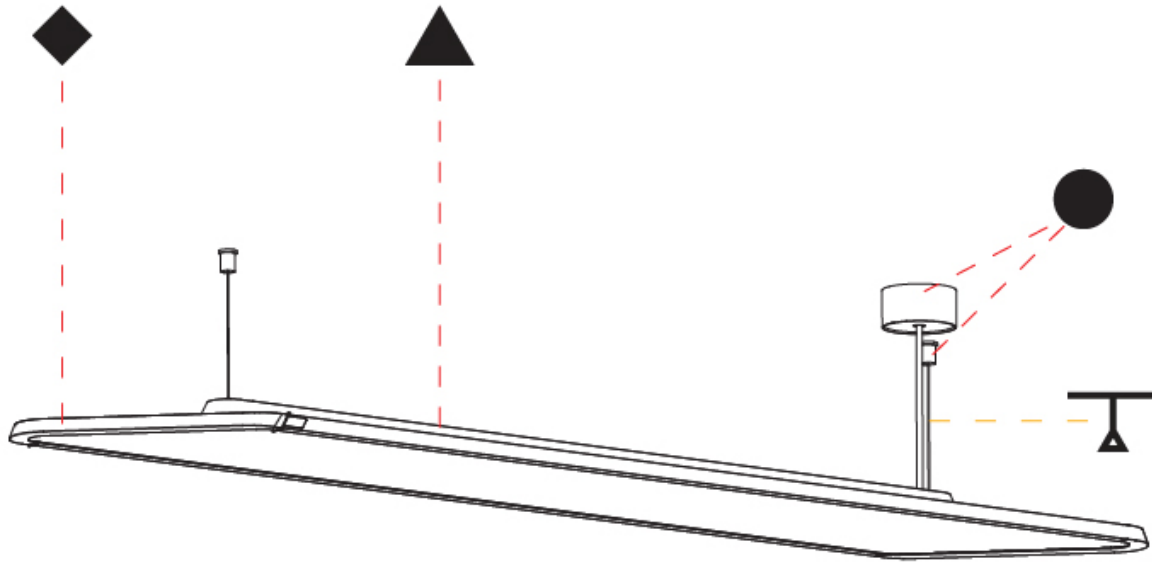

A300410-

PROJECT	_____
TYPE	_____
SPECIFIER	_____
QUANTITY	_____
DATE	_____

A