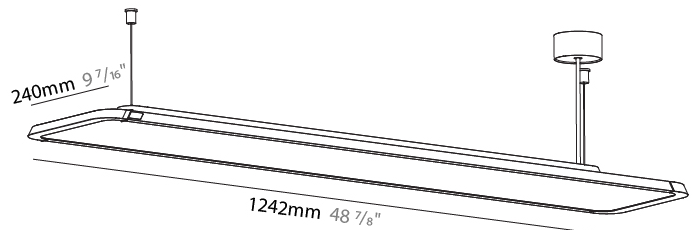

GENERAL

Series: Hadi
Subseries: Hadi-M Aura
Brand: Prolicht
Division: Architectural
Mounting Type: Surface
Mounting Location: Ceiling
Subcategory: Pendant

PHYSICAL

Shape: Rectangle
Length (mm): 1242
Length (in): 48 7/8
Width (mm): 240
Width (in): 9 7/16
Height (mm): 48
Height (in): 1 7/8
Light Distribution: Direct

Fixture Finish: SSR / BKV / CWI / CRY / HAB / UFT / ITA / RUA / FTG / MYG / LOD / PUS / FRO / FUP / KIA / POP / BLS / SPG / MEY / GOH / GUM / CHC / COM / ABZ / JAG / OBR / MOS / ROR

Fixture Material: Extruded Aluminum / Steel

Cable Details: 2,000mm / 6,000mm Transparent Cable

ELECTRICAL

Lamp Type: LED (Zhaga Standard)
Input Wattage (W): 78
Total Output Wattage (W): 70.9
Dimming: Non-Dimmable
Driver Included: No
Driver Location: Integrated
Driver Type: Constant Current - Universal
Driver Class: Class 2
Input Voltage (V): 120 - 277
Constant Current (MA): 225
Upon Request: 0-10V Dimming

LED

Color Temperature (°K): 3000 / 3500 / 4000
Max. Delivered Lumen (lm): 4235 / 4230 / 4316
Nominal Lumen (lm): 4976 / 4971 / 5072
CRI: >90 CRI
Lamp Life (hrs): 50000

OPTICAL

Adjustability: Fixed

RATINGS AND CERTIFICATIONS

Certified By: Certified for North American Standards
IP rating: IP20

PROJECT
TYPE
SPECIFIER
QUANTITY
DATE