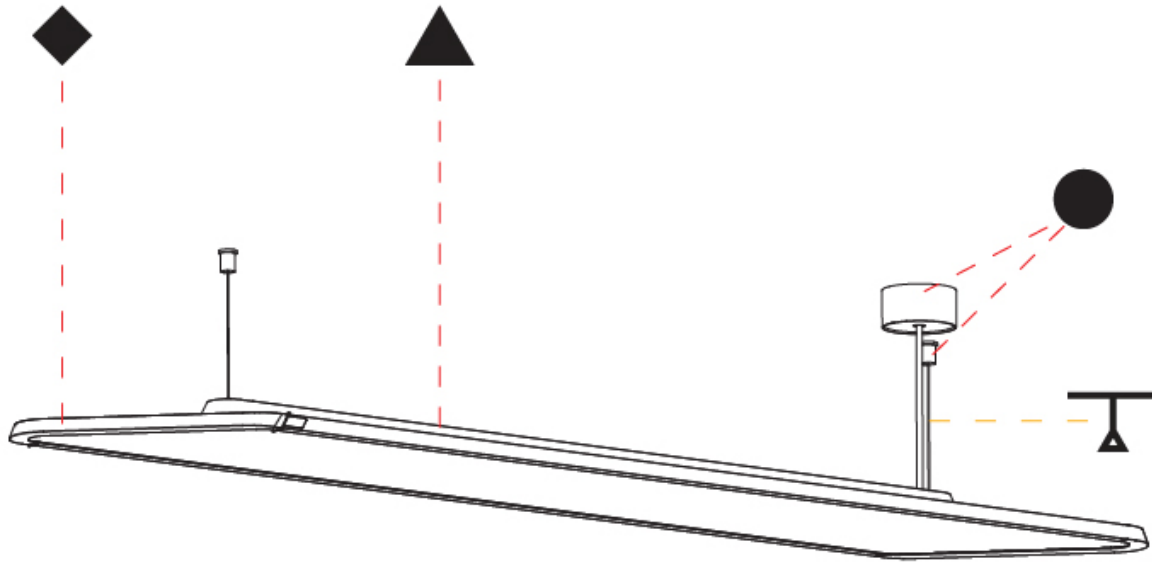

HADI-Q SUSPENDED SUSPENSION

A300409-

PROJECT	_____
TYPE	_____
SPECIFIER	_____
QUANTITY	_____
DATE	_____

A