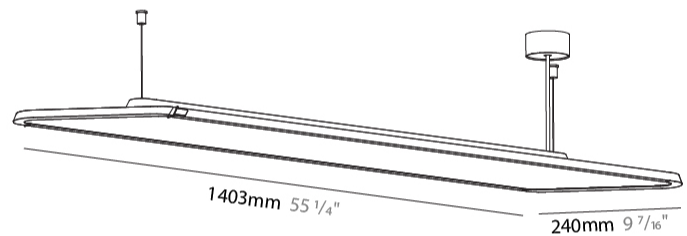

1. To build a product code in our configurator select the specify button on the base model # product page
2. To build a manual product code on this datasheet choose from the options listed below in blue font and add the suffix to the base model #

GENERAL

Series: Hadi
Subseries: Hadi-Q Suspended
Brand: Prolicht
Division: Architectural
Mounting Type: Suspension
Mounting Location: Ceiling
Subcategory: Pendant

PHYSICAL

Shape: Rectangle
Length (mm): 1403
Length (in): 55 1/4
Width (mm): 240
Width (in): 9 7/16
Height (mm): 48
Height (in): 1 7/8
Light Distribution: Direct
Fixture Finish: SSR / BKV / CWI / CRY / HAB / UFT / ITA / RUA / FTG / MYG / LOD / PUS / FRO / FUP / KIA / POP / BLS / SPG / MEY / GOH / GUM / CHC / COM / ABZ / JAG / OBR / MOS / ROR
Fixture Material: Extruded Aluminum / Steel
Cable Details: 2,000mm / 6,000mm Transparent Cable

ELECTRICAL

Lamp Type: LED (Zhaga Standard)
Input Wattage (W): 37.3
Total Output Wattage (W): 33.6
Dimming: Non-Dimmable
Driver Included: No
Driver Location: Integrated
Driver Type: Constant Current - Universal
Driver Class: Class 2
Input Voltage (V): 120 - 277
Constant Current (MA): 112

LED

Color Temperature (°K): 3000 / 3500 / 4000
Max. Delivered Lumen (lm): 3911 / 3907 / 3987
Nominal Lumen (lm): 4976 / 4971 / 5072
CRI: >90 CRI
Lamp Life (hrs): 50000

OPTICAL

RATINGS AND CERTIFICATIONS

Certified By: Certified for North American Standards
IP rating: IP20