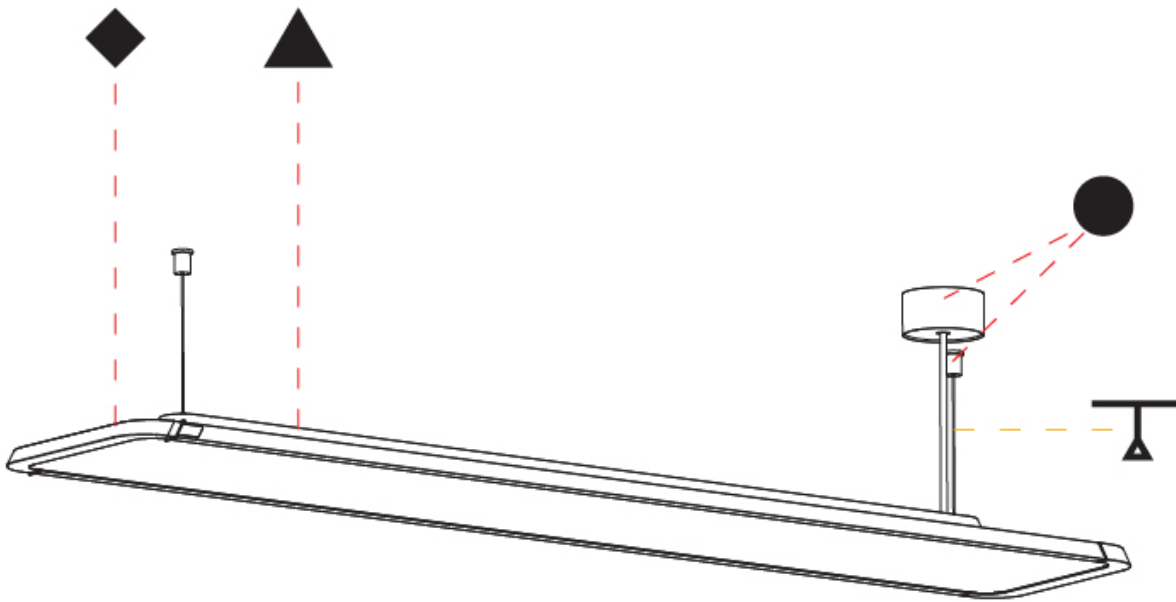

HADI-M SUSPENDED SUSPENSION

A300408-

PROJECT

TYPE

SPECIFIER

QUANTITY

DATE