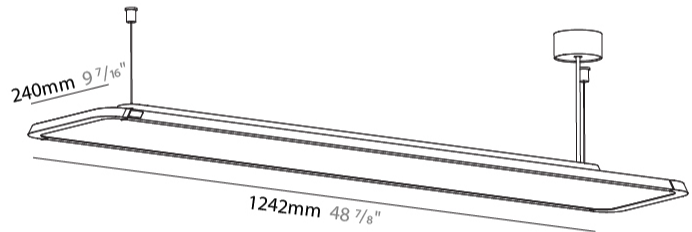

1. To build a product code in our configurator select the specify button on the base model # product page
2. To build a manual product code on this datasheet choose from the options listed below in blue font and add the suffix to the base model #

GENERAL

Series: Hadi
Subseries: Hadi-M Suspended
Brand: Prolicht
Division: Architectural
Mounting Type: Suspension
Mounting Location: Ceiling
Subcategory: Pendant

PHYSICAL

Shape: Rectangle
Length (mm): 1242
Length (in): 48 7/8
Width (mm): 240
Width (in): 9 7/16
Height (mm): 48
Height (in): 1 7/8
Light Distribution: Direct
Fixture Finish: [SSR / BKV / CWI / CRY / HAB / UFT / ITA / RUA / FTG / MYG / LOD / PUS / FRO / FUP / KIA / POP / BLS / SPG / MEY / GOH / GUM / CHC / COM / ABZ / JAG / OBR / MOS / ROR](#)
Fixture Material: Extruded Aluminum / Steel
Cable Details: [2,000mm / 6,000mm Transparent Cable](#)

ELECTRICAL

Lamp Type: LED (Zhaga Standard)
Input Wattage (W): 37.3
Total Output Wattage (W): 33.6
Dimming: [Non-Dimmable](#)
Driver Included: No
Driver Location: Integrated
Driver Type: Constant Current - Universal
Driver Class: Class 2
Input Voltage (V): 120 - 277
Constant Current (MA): 112

LED

Color Temperature (°K): [3000 / 3500 / 4000](#)
Max. Delivered Lumen (lm): 4269 / 4265 / 4352
Nominal Lumen (lm): 4976 / 4971 / 5072
CRI: >90 CRI
Lamp Life (hrs): 50000

OPTICAL

RATINGS AND CERTIFICATIONS

Certified By: Certified for North American Standards
IP rating: IP20