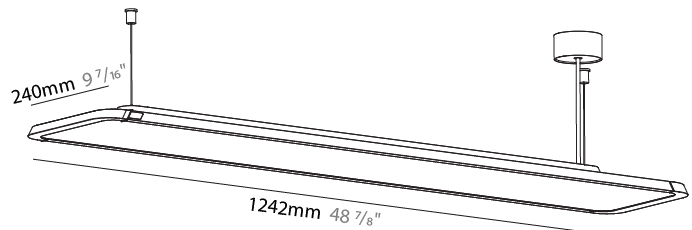

GENERAL

Series: Hadi
Subseries: Hadi-M Aura
Brand: Prolicht
Division: Architectural
Mounting Type: Surface
Mounting Location: Ceiling
Subcategory: Pendant

PHYSICAL

Shape: Rectangle
Length (mm): 1242
Length (in): 48 7/8
Width (mm): 240
Width (in): 9 7/16
Height (mm): 48
Height (in): 1 7/8
Light Distribution: Direct
Fixture Finish: SSR / BKV / CWI / CRY / HAB / UFT / ITA / RUA / FTG / MYG / LOD / PUS / FRO / FUP / KIA / POP / BLS / SPG / MEY / GOH / GUM / CHC / COM / ABZ / JAG / OBR / MOS / ROR
Fixture Material: Extruded Aluminum / Steel
Cable Details: 2,000mm / 6,000mm Transparent Cable

ELECTRICAL

Lamp Type: LED (Zhaga Standard)
Input Wattage (W): 78
Total Output Wattage (W): 70.9
Dimming: Non-Dimmable
Driver Included: No
Driver Location: Integrated
Driver Type: Constant Current - Universal
Driver Class: Class 2
Input Voltage (V): 120 - 277
Constant Current (MA): 225
Upon Request: 0-10V Dimming

LED

Color Temperature (°K): 3000 / 3500 / 4000
Max. Delivered Lumen (lm): 4235 / 4230 / 4316
Nominal Lumen (lm): 4976 / 4971 / 5072
CRI: >90 CRI
Lamp Life (hrs): 50000

OPTICAL

Adjustability: Fixed

RATINGS AND CERTIFICATIONS

Certified By: Certified for North American Standards
IP rating: IP20

PROJECT _____
TYPE _____
SPECIFIER _____
QUANTITY _____
DATE _____