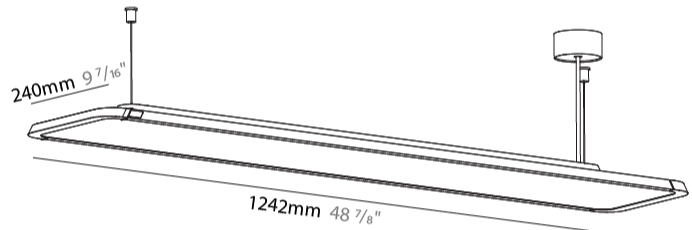

1. To build a product code in our configurator select the specify button on the base model # product page
2. To build a manual product code on this datasheet choose from the options listed below in blue font and add the suffix to the base model #

GENERAL

Series: Hadi
Subseries: Hadi-M Suspended
Brand: Prolicht
Division: Architectural
Mounting Type: Suspension
Mounting Location: Ceiling
Subcategory: Pendant

PHYSICAL

Shape: Rectangle
Length (mm): 1242
Length (in): 48 7/8
Width (mm): 240
Width (in): 9 7/16
Height (mm): 48
Height (in): 1 7/8
Light Distribution: Direct

Fixture Finish: [SSR / BKV / CWI / CRY / HAB / UFT / ITA / RUA / FTG / MYG / LOD / PUS / FRO / FUP / KIA / POP / BLS / SPG / MEY / GOH / GUM / CHC / COM / ABZ / JAG / OBR / MOS / ROR](#)

Fixture Material: [Extruded Aluminum / Steel](#)
Cable Details: [2,000mm / 6,000mm Transparent Cable](#)

ELECTRICAL

Lamp Type: LED (Zhaga Standard)
Input Wattage (W): 37.3
Total Output Wattage (W): 33.6
Dimming: [Non-Dimmable](#)
Driver Included: No
Driver Location: Integrated
Driver Type: Constant Current - Universal
Driver Class: Class 2
Input Voltage (V): 120 - 277
Constant Current (MA): 112

LED

Color Temperature (°K): [3000 / 3500 / 4000](#)
Max. Delivered Lumen (lm): 4269 / 4265 / 4352
Nominal Lumen (lm): 4976 / 4971 / 5072
CRI: >90 CRI
Lamp Life (hrs): 50000

OPTICAL

RATINGS AND CERTIFICATIONS

Certified By: Certified for North American Standards
IP rating: IP20