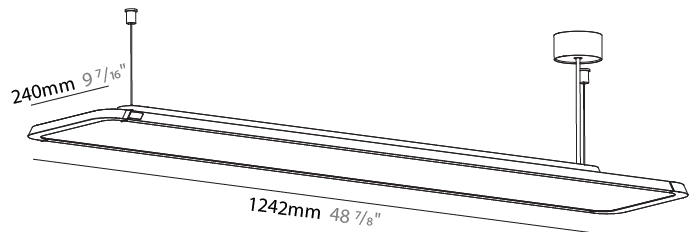

GENERAL

Series: Hadi
Subseries: Hadi-M Aura
Brand: Prolicht
Division: Architectural
Mounting Type: Surface
Mounting Location: Ceiling
Subcategory: Pendant

PHYSICAL

Shape: Rectangle
Length (mm): 1242
Length (in): 48 7/8
Width (mm): 240
Width (in): 9 7/16
Height (mm): 48
Height (in): 1 7/8
Light Distribution: Direct

Fixture Finish: SSR / BKV / CWI / CRY / HAB / UFT / ITA / RUA / FTG / MYG / LOD / PUS / FRO / FUP / KIA / POP / BLS / SPG / MEY / GOH / GUM / CHC / COM / ABZ / JAG / OBR / MOS / ROR

Fixture Material: Extruded Aluminum / Steel

Cable Details: 2,000mm / 6,000mm Transparent Cable

ELECTRICAL

Lamp Type: LED (Zhaga Standard)
Input Wattage (W): 78
Total Output Wattage (W): 70.9
Dimming: Non-Dimmable
Driver Included: No
Driver Location: Integrated
Driver Type: Constant Current - Universal
Driver Class: Class 2
Input Voltage (V): 120 - 277
Constant Current (MA): 225
Upon Request: 0-10V Dimming

LED

Color Temperature (°K): 3000 / 3500 / 4000
Max. Delivered Lumen (lm): 4235 / 4230 / 4316
Nominal Lumen (lm): 4976 / 4971 / 5072
CRI: >90 CRI
Lamp Life (hrs): 50000

OPTICAL

Adjustability: Fixed

RATINGS AND CERTIFICATIONS

Certified By: Certified for North American Standards
IP rating: IP20

PROJECT
TYPE
SPECIFIER
QUANTITY
DATE