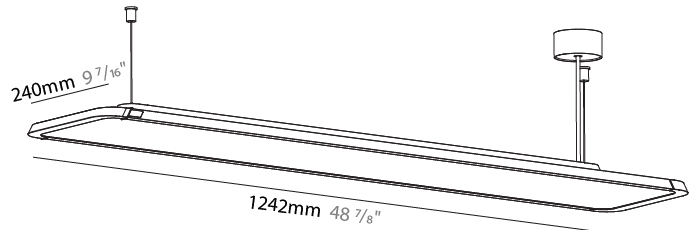

GENERAL

Series: Hadi
Subseries: Hadi-M Aura
Brand: Prolicht
Division: Architectural
Mounting Type: Surface
Mounting Location: Ceiling
Subcategory: Pendant

PHYSICAL

Shape: Rectangle
Length (mm): 1242
Length (in): 48 7/8
Width (mm): 240
Width (in): 9 7/16
Height (mm): 48
Height (in): 1 7/8
Light Distribution: Direct
Fixture Finish: SSR / BKV / CWI / CRY / HAB / UFT / ITA / RUA / FTG / MYG / LOD / PUS / FRO / FUP / KIA / POP / BLS / SPG / MEY / GOH / GUM / CHC / COM / ABZ / JAG / OBR / MOS / ROR
Fixture Material: Extruded Aluminum / Steel
Cable Details: 2,000mm / 6,000mm Transparent Cable

ELECTRICAL

Lamp Type: LED (Zhaga Standard)
Input Wattage (W): 78
Total Output Wattage (W): 70.9
Dimming: Non-Dimmable
Driver Included: No
Driver Location: Integrated
Driver Type: Constant Current - Universal
Driver Class: Class 2
Input Voltage (V): 120 - 277
Constant Current (MA): 225
Upon Request: 0-10V Dimming

LED

Color Temperature (°K): 3000 / 3500 / 4000
Max. Delivered Lumen (lm): 4235 / 4230 / 4316
Nominal Lumen (lm): 4976 / 4971 / 5072
CRI: >90 CRI
Lamp Life (hrs): 50000

OPTICAL

Adjustability: Fixed

RATINGS AND CERTIFICATIONS

Certified By: Certified for North American Standards
IP rating: IP20

PROJECT
TYPE
SPECIFIER
QUANTITY
DATE