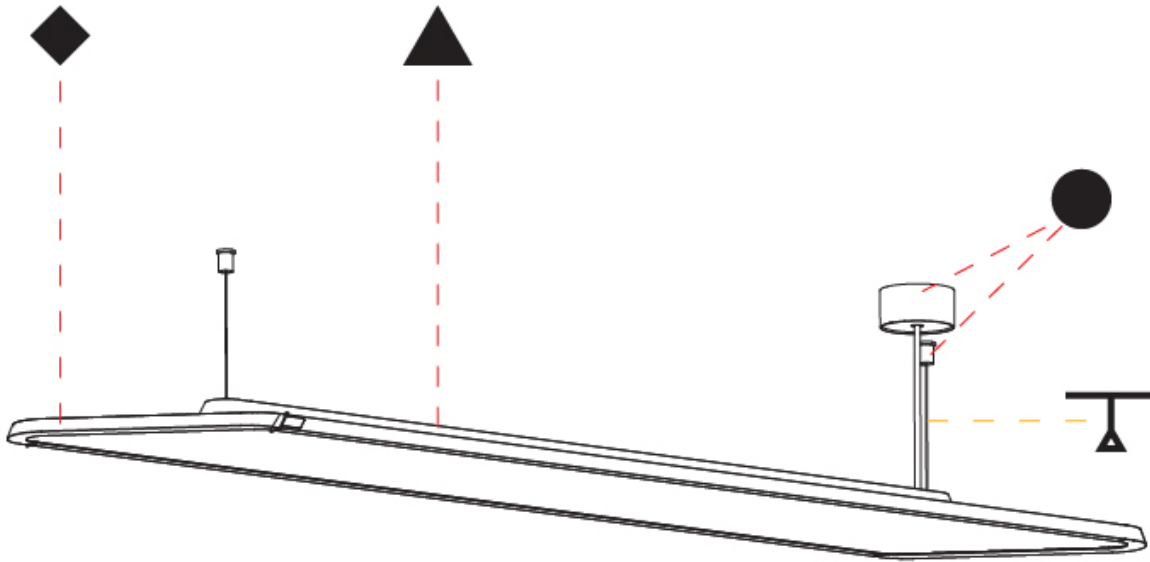

HADI-M SUSPENDED SUSPENSION

A300411-

PROJECT	_____
TYPE	_____
SPECIFIER	_____
QUANTITY	_____
DATE	_____

A