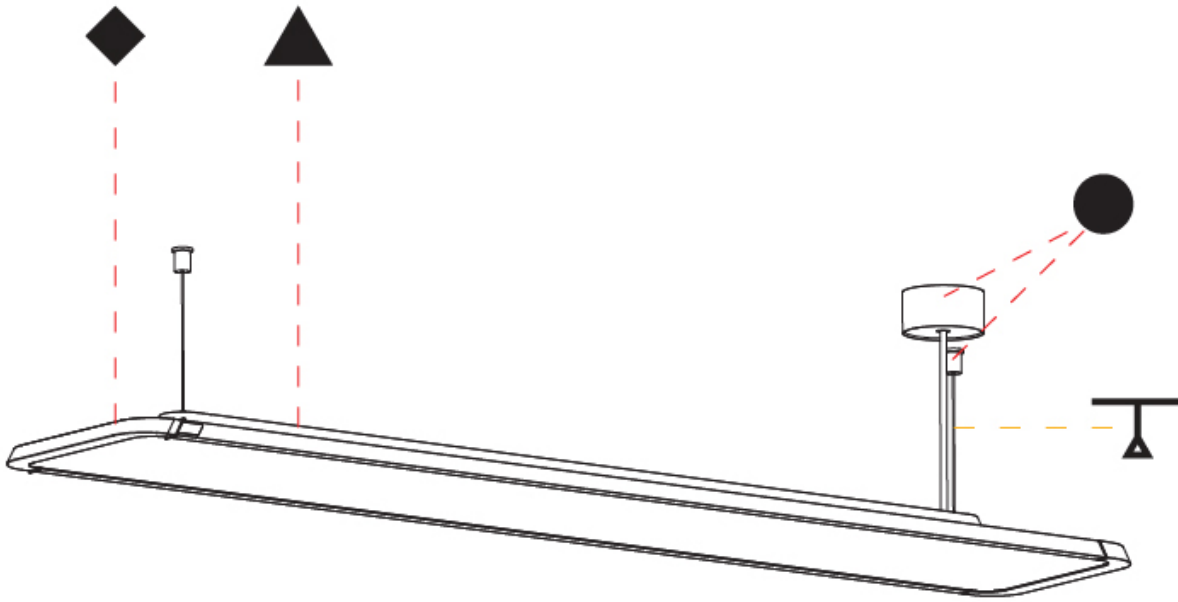

HADI-M SUSPENDED SUSPENSION

A300408-

PROJECT
TYPE
SPECIFIER
QUANTITY
DATE