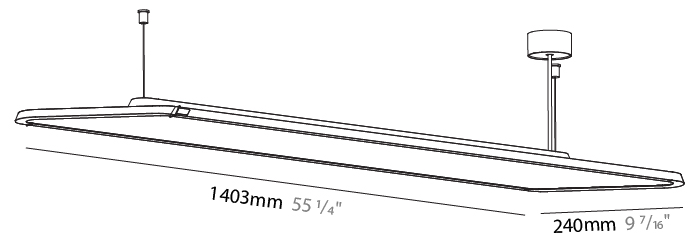

1. To build a product code in our configurator select the specify button on the base model # product page
2. To build a manual product code on this datasheet choose from the options listed below in blue font and add the suffix to the base model #

GENERAL

Series: Hadi
Subseries: Hadi-Q Suspended
Brand: Prolicht
Division: Architectural
Mounting Type: Suspension
Mounting Location: Ceiling
Subcategory: Pendant

PHYSICAL

Shape: Rectangle
Length (mm): 1403
Length (in): 55 1/4
Width (mm): 240
Width (in): 9 7/16
Height (mm): 48
Height (in): 1 7/8
Light Distribution: Direct
Fixture Finish: SSR / BKV / CWI / CRY / HAB / UFT / ITA / RUA / FTG / MYG / LOD / PUS / FRO / FUP / KIA / POP / BLS / SPG / MEY / GOH / GUM / CHC / COM / ABZ / JAG / OBR / MOS / ROR
Fixture Material: Extruded Aluminum / Steel
Cable Details: 2,000mm / 6,000mm Transparent Cable

ELECTRICAL

Lamp Type: LED (Zhaga Standard)
Input Wattage (W): 37.3
Total Output Wattage (W): 33.6
Dimming: Non-Dimmable
Driver Included: No
Driver Location: Integrated
Driver Type: Constant Current - Universal
Driver Class: Class 2
Input Voltage (V): 120 - 277
Constant Current (MA): 112

LED

Color Temperature (°K): 3000 / 3500 / 4000
Max. Delivered Lumen (lm): 3911 / 3907 / 3987
Nominal Lumen (lm): 4976 / 4971 / 5072
CRI: >90 CRI
Lamp Life (hrs): 50000

OPTICAL

RATINGS AND CERTIFICATIONS

Certified By: Certified for North American Standards
IP rating: IP20