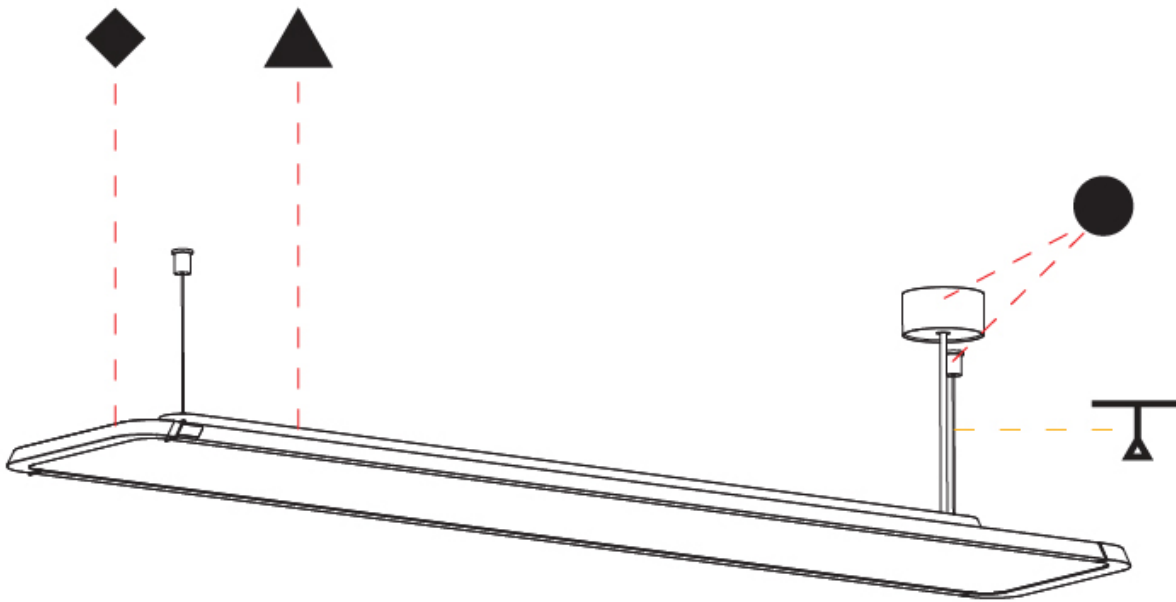

A300407-

PROJECT	_____
TYPE	_____
SPECIFIER	_____
QUANTITY	_____
DATE	_____