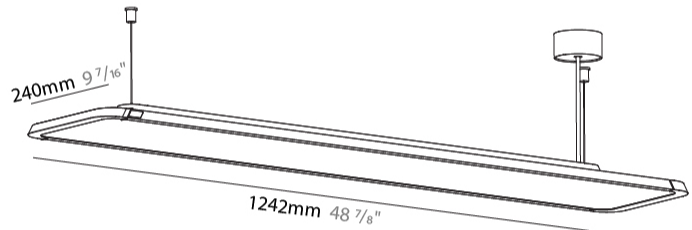

1. To build a product code in our configurator select the specify button on the base model # product page
2. To build a manual product code on this datasheet choose from the options listed below in blue font and add the suffix to the base model #

GENERAL

Series: Hadi
Subseries: Hadi-M Suspended
Brand: Prolicht
Division: Architectural
Mounting Type: Suspension
Mounting Location: Ceiling
Subcategory: Pendant

PHYSICAL

Shape: Rectangle
Length (mm): 1242
Length (in): 48 7/8
Width (mm): 240
Width (in): 9 7/16
Height (mm): 48
Height (in): 1 7/8
Light Distribution: Direct

Fixture Finish: [SSR / BKV / CWI / CRY / HAB / UFT / ITA / RUA / FTG / MYG / LOD / PUS / FRO / FUP / KIA / POP / BLS / SPG / MEY / GOH / GUM / CHC / COM / ABZ / JAG / OBR / MOS / ROR](#)

Fixture Material: [Extruded Aluminum / Steel](#)

[Cable Details: 2,000mm / 6,000mm Transparent Cable](#)

ELECTRICAL

Lamp Type: LED (Zhaga Standard)
Input Wattage (W): 37.3
Total Output Wattage (W): 33.6
Dimming: Non-Dimmable
Driver Included: No
Driver Location: Integrated
Driver Type: Constant Current - Universal
Driver Class: Class 2
Input Voltage (V): 120 - 277
Constant Current (MA): 112

LED

Color Temperature (°K): 3000 / 3500 / 4000
Max. Delivered Lumen (lm): 4269 / 4265 / 4352
Nominal Lumen (lm): 4976 / 4971 / 5072
CRI: >90 CRI
Lamp Life (hrs): 50000

OPTICAL

RATINGS AND CERTIFICATIONS

Certified By: Certified for North American Standards
IP rating: IP20