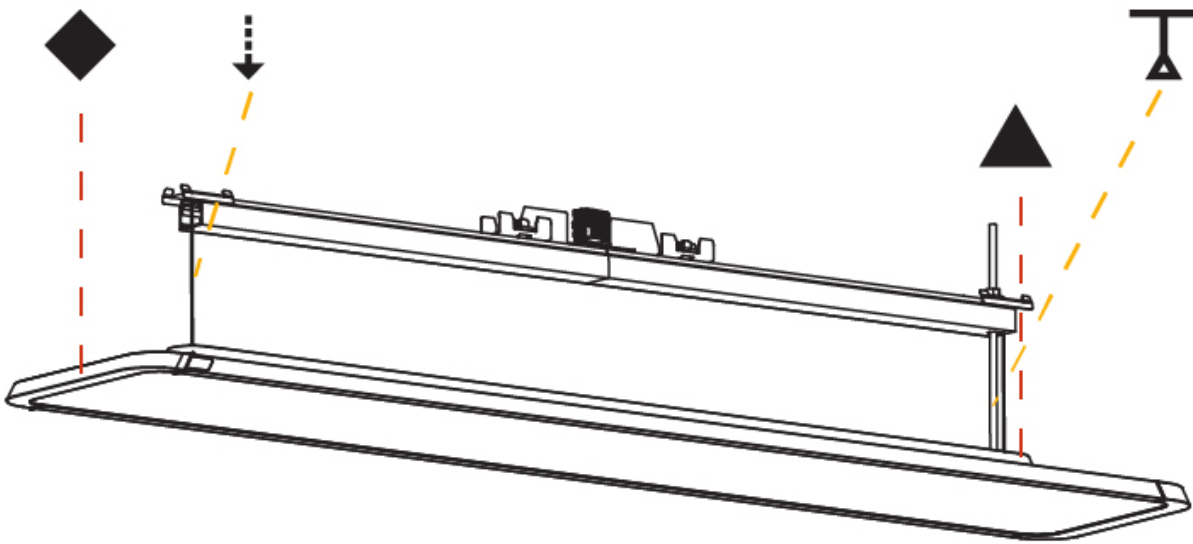

HADI-M TRACK

A380129-

PROJECT	_____
TYPE	_____
SPECIFIER	_____
QUANTITY	_____
DATE	_____

A