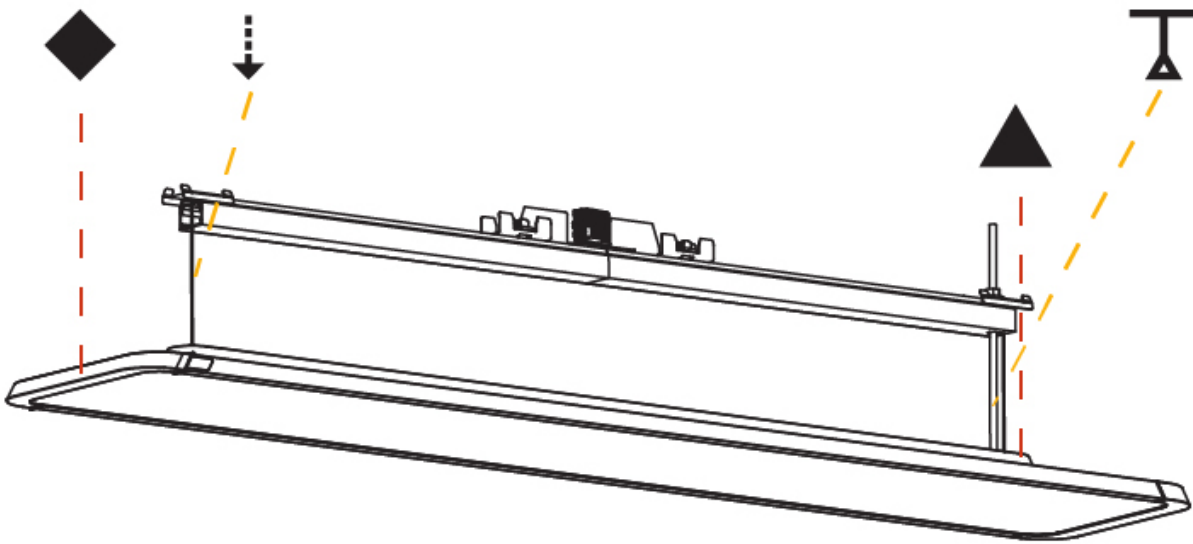

HADI-M TRACK

A380129-

PROJECT _____

TYPE _____

SPECIFIER _____

QUANTITY _____

DATE _____

A