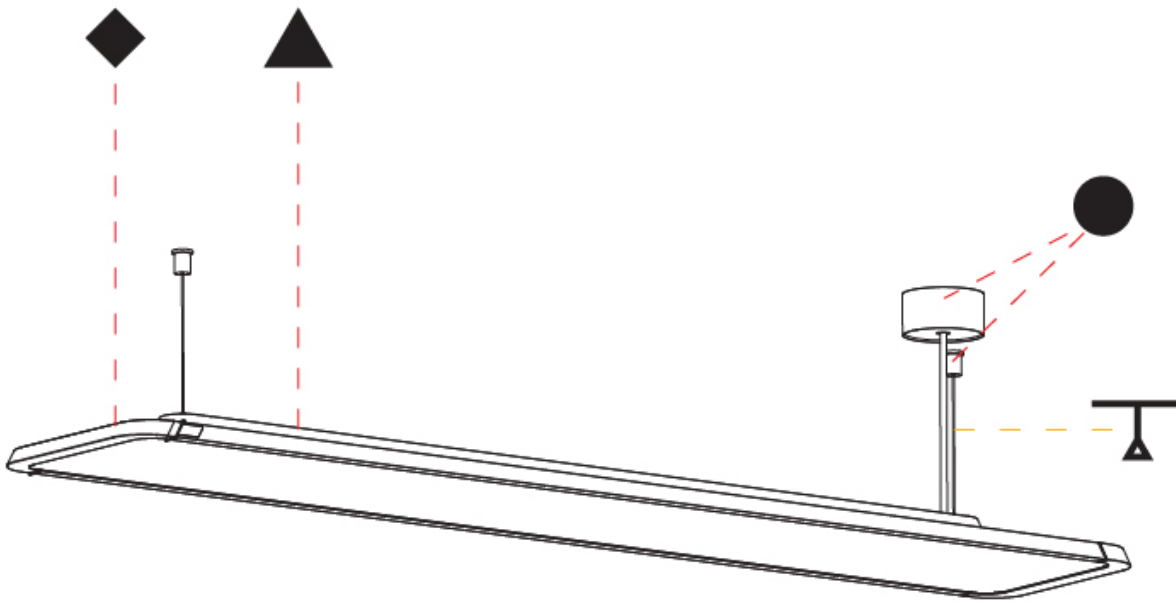

HADI-M SUSPENDED SUSPENSION

A300406-

PROJECT
TYPE
SPECIFIER
QUANTITY
DATE