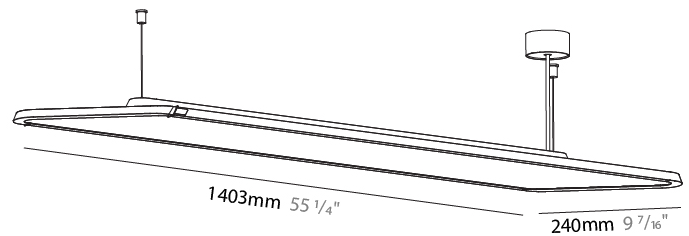

1. To build a product code in our configurator select the specify button on the base model # product page
2. To build a manual product code on this datasheet choose from the options listed below in blue font and add the suffix to the base model #

GENERAL

Series: Hadi
Subseries: Hadi-M Aura
Brand: Prolicht
Division: Architectural
Mounting Type: Surface
Mounting Location: Ceiling

PHYSICAL

Shape: Rectangle
Length (mm): 1403
Length (in): 55 1/4
Width (mm): 240
Width (in): 9 7/16
Height (mm): 48
Height (in): 1 7/8
Light Distribution: Direct
Fixture Finish: SSR / BKV / CWI / CRY / HAB / UFT / ITA / RUA / FTG / MYG / LOD / PUS / FRO / FUP / KIA / POP / BLS / SPG / MEY / GOH / GUM / CHC / COM / ABZ / JAG / OBR / MOS / ROR
Fixture Material: Extruded Aluminum / Steel
Cable Details: 2,000mm / 6,000mm Transparent Cable

ELECTRICAL

Lamp Type: LED (Zhaga Standard)
Input Wattage (W): 78
Total Output Wattage (W): 70.9
Dimming: Non-Dimmable
Driver Included: No
Driver Location: Integrated
Driver Type: Constant Current - Universal
Driver Class: Class 2
Input Voltage (V): 120 - 277
Constant Current (MA): 225
Upon Request: 0-10V Dimming

LED

Color Temperature (°K): 3000 / 3500 / 4000
Max. Delivered Lumen (lm): 5783 / 5781 / 5899
Nominal Lumen (lm): 9801 / 9799 / 9999
CRI: >90 CRI
Lamp Life (hrs): 50000

OPTICAL

Adjustability: Fixed

RATINGS AND CERTIFICATIONS

Certified By: Certified for North American Standards
IP rating: IP20