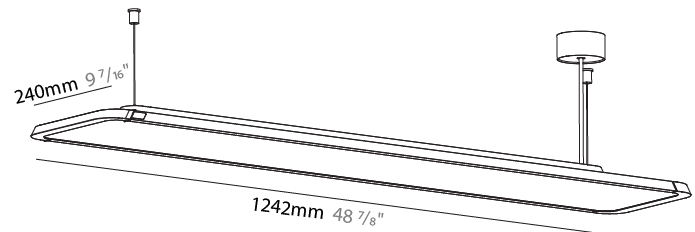

GENERAL

Series: Hadi
Subseries: Hadi-M Aura
Brand: Prolicht
Division: Architectural
Mounting Type: Surface
Mounting Location: Ceiling
Subcategory: Pendant

PHYSICAL

Shape: Rectangle
Length (mm): 1242
Length (in): 48 ⁷/₈
Width (mm): 240
Width (in): 9 ⁷/₁₆
Height (mm): 48
Height (in): 1 ⁷/₈
Light Distribution: Direct
Fixture Finish: SSR / BKV / CWI / CRY / HAB / UFT / ITA / RUA / FTG / MYG / LOD / PUS / FRO / FUP / KIA / POP / BLS / SPG / MEY / GOH / GUM / CHC / COM / ABZ / JAG / OBR / MOS / ROR
Fixture Material: Extruded Aluminum / Steel
Cable Details: 2,000mm / 6,000mm Transparent Cable

ELECTRICAL

Lamp Type: LED (Zhaga Standard)
Input Wattage (W): 78
Total Output Wattage (W): 70.9
Dimming: Non-Dimmable
Driver Included: No
Driver Location: Integrated
Driver Type: Constant Current - Universal
Driver Class: Class 2
Input Voltage (V): 120 - 277
Constant Current (MA): 225
Upon Request: 0-10V Dimming

LED

Color Temperature (°K): 3000 / 3500 / 4000
Max. Delivered Lumen (lm): 4235 / 4230 / 4316
Nominal Lumen (lm): 4976 / 4971 / 5072
CRI: >90 CRI
Lamp Life (hrs): 50000

OPTICAL

Adjustability: Fixed

RATINGS AND CERTIFICATIONS

Certified By: Certified for North American Standards
IP rating: IP20

PROJECT _____
TYPE _____
SPECIFIER _____
QUANTITY _____
DATE _____