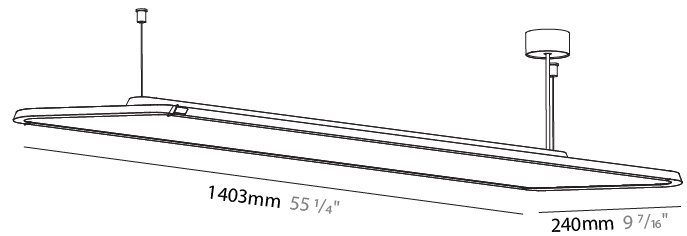

1. To build a product code in our configurator select the specify button on the base model # product page
2. To build a manual product code on this datasheet choose from the options listed below in blue font and add the suffix to the base model #

GENERAL

Series: Hadi
Subseries: Hadi-M Suspended
Brand: Prolicht
Division: Architectural
Mounting Type: Suspension
Mounting Location: Ceiling

PHYSICAL

Shape: Rectangle
Length (mm): 1403
Length (in): 55 1/4
Width (mm): 240
Width (in): 9 7/16
Height (mm): 48
Height (in): 1 7/8
Light Distribution: Direct / Indirect
Fixture Finish: [SSR / BKV / CWI / CRY / HAB / UFT / ITA / RUA / FTG / MYG / LOD / PUS / FRO / FUP / KIA / POP / BLS / SPG / MEY / GOH / GUM / CHC / COM / ABZ / JAG / OBR / MOS / ROR](#)
Fixture Material: Extruded Aluminum / Steel
Cable Details: [2,000mm / 6,000mm Transparent Cable](#)

ELECTRICAL

Lamp Type: LED (Zhaga Standard)
Input Wattage (W): 68.5
Total Output Wattage (W): 61.8
[Dimming: Non-Dimmable](#)
Driver Included: No
Driver Location: Integrated
Driver Type: Constant Current - Universal
Driver Class: Class 2
Input Voltage (V): 120 - 277
Upon Request: 0-10V Dimming

LED

[Color Temperature (°K): 3000 / 3500 / 4000](#)
Max. Delivered Lumen (lm): 6879 / 6863 / 7003
Nominal Lumen (lm): 8606 / 8687 / 8762
CRI: >90 CRI
Lamp Life (hrs): 50000

OPTICAL

RATINGS AND CERTIFICATIONS

Certified By: Certified for North American Standards
IP rating: IP20