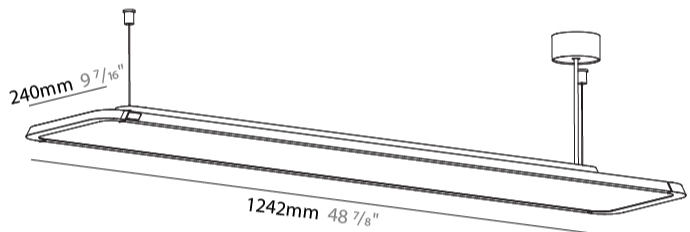

1. To build a product code in our configurator select the specify button on the base model # product page
2. To build a manual product code on this datasheet choose from the options listed below in blue font and add the suffix to the base model #

GENERAL

Series: Hadi
Subseries: Hadi-M Suspended
Brand: Prolicht
Division: Architectural
Mounting Type: Suspension
Mounting Location: Ceiling
Subcategory: Pendant

PHYSICAL

Shape: Rectangle
Length (mm): 1242
Length (in): 48 7/8
Width (mm): 240
Width (in): 9 7/16
Height (mm): 48
Height (in): 1 7/8
Light Distribution: Direct
Fixture Finish: SSR / BKV / CWI / CRY / HAB / UFT / ITA / RUA / FTG / MYG / LOD / PUS / FRO / FUP / KIA / POP / BLS / SPG / MEY / GOH / GUM / CHC / COM / ABZ / JAG / OBR / MOS / ROR
Fixture Material: Extruded Aluminum / Steel
Cable Details: 2,000mm / 6,000mm Transparent Cable

ELECTRICAL

Lamp Type: LED (Zhaga Standard)
Input Wattage (W): 37.3
Total Output Wattage (W): 33.6
Dimming: Non-Dimmable
Driver Included: No
Driver Location: Integrated
Driver Type: Constant Current - Universal
Driver Class: Class 2
Input Voltage (V): 120 - 277
Constant Current (MA): 112

LED

Color Temperature (°K): 3000 / 3500 / 4000
Max. Delivered Lumen (lm): 4269 / 4265 / 4352
Nominal Lumen (lm): 4976 / 4971 / 5072
CRI: >90 CRI
Lamp Life (hrs): 50000

OPTICAL

RATINGS AND CERTIFICATIONS

Certified By: Certified for North American Standards
IP rating: IP20