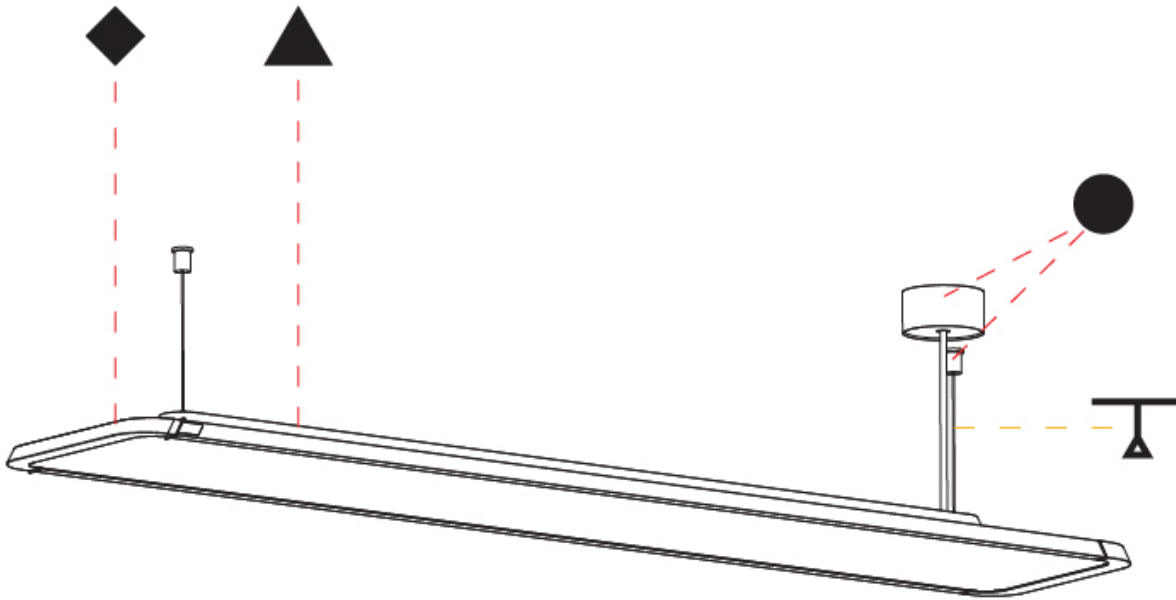

A300407-

PROJECT	_____
TYPE	_____
SPECIFIER	_____
QUANTITY	_____
DATE	_____