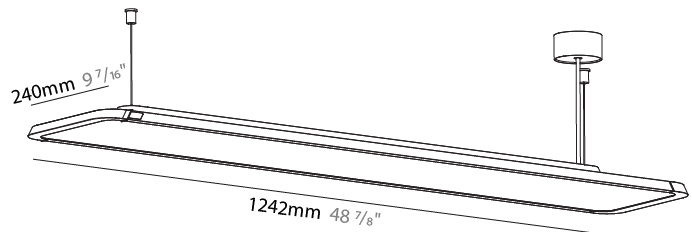

GENERAL

Series: Hadi
Subseries: Hadi-M Aura
Brand: Prolicht
Division: Architectural
Mounting Type: Surface
Mounting Location: Ceiling
Subcategory: Pendant

PHYSICAL

Shape: Rectangle
Length (mm): 1242
Length (in): 48 7/8
Width (mm): 240
Width (in): 9 7/16
Height (mm): 48
Height (in): 1 7/8
Light Distribution: Direct
Fixture Finish: SSR / BKV / CWI / CRY / HAB / UFT / ITA / RUA / FTG / MYG / LOD / PUS / FRO / FUP / KIA / POP / BLS / SPG / MEY / GOH / GUM / CHC / COM / ABZ / JAG / OBR / MOS / ROR
Fixture Material: Extruded Aluminum / Steel
Cable Details: 2,000mm / 6,000mm Transparent Cable

ELECTRICAL

Lamp Type: LED (Zhaga Standard)
Input Wattage (W): 78
Total Output Wattage (W): 70.9
Dimming: Non-Dimmable
Driver Included: No
Driver Location: Integrated
Driver Type: Constant Current - Universal
Driver Class: Class 2
Input Voltage (V): 120 - 277
Constant Current (MA): 225
Upon Request: 0-10V Dimming

LED

Color Temperature (°K): 3000 / 3500 / 4000
Max. Delivered Lumen (lm): 4235 / 4230 / 4316
Nominal Lumen (lm): 4976 / 4971 / 5072
CRI: >90 CRI
Lamp Life (hrs): 50000

OPTICAL

Adjustability: Fixed

RATINGS AND CERTIFICATIONS

Certified By: Certified for North American Standards
IP rating: IP20

PROJECT
TYPE
SPECIFIER
QUANTITY
DATE