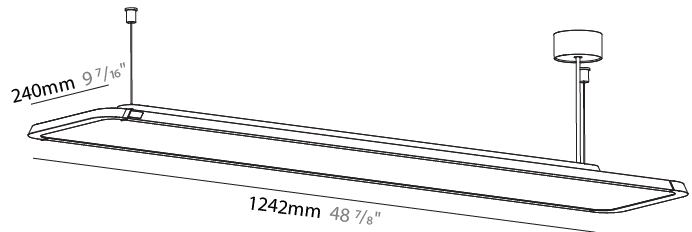

1. To build a product code in our configurator select the specify button on the base model # product page
2. To build a manual product code on this datasheet choose from the options listed below in blue font and add the suffix to the base model #

GENERAL

Series: Hadi
Subseries: Hadi-M Suspended
Brand: Prolicht
Division: Architectural
Mounting Type: Suspension
Mounting Location: Ceiling
Subcategory: Pendant

PHYSICAL

Shape: Rectangle
Length (mm): 1242
Length (in): 48 7/8
Width (mm): 240
Width (in): 9 7/16
Height (mm): 48
Height (in): 1 7/8
Light Distribution: Direct / Indirect
Fixture Finish: [SSR / BKV / CWI / CRY / HAB / UFT / ITA / RUA / FTG / MYG / LOD / PUS / FRO / FUP / KIA / POP / BLS / SPG / MEY / GOH / GUM / CHC / COM / ABZ / JAG / OBR / MOS / ROR](#)
Fixture Material: Extruded Aluminum / Steel
Cable Details: [2,000mm / 6,000mm Transparent Cable](#)

ELECTRICAL

Lamp Type: LED (Zhaga Standard)
Input Wattage (W): 68.5
Total Output Wattage (W): 61.8
Dimming: [Non-Dimmable](#)
Driver Included: No
Driver Location: Integrated
Driver Type: Constant Current - Universal
Driver Class: Class 2
Input Voltage (V): 120 - 277
Upon Request: 0-10V Dimming

LED

Color Temperature (°K): [3000 / 3500 / 4000](#)
Max. Delivered Lumen (lm): [7246 / 7230 / 7378](#)
Nominal Lumen (lm): [8606 / 8687 / 8762](#)
CRI: >90 CRI
Lamp Life (hrs): 50000

OPTICAL

RATINGS AND CERTIFICATIONS

Certified By: Certified for North American Standards
IP rating: IP20