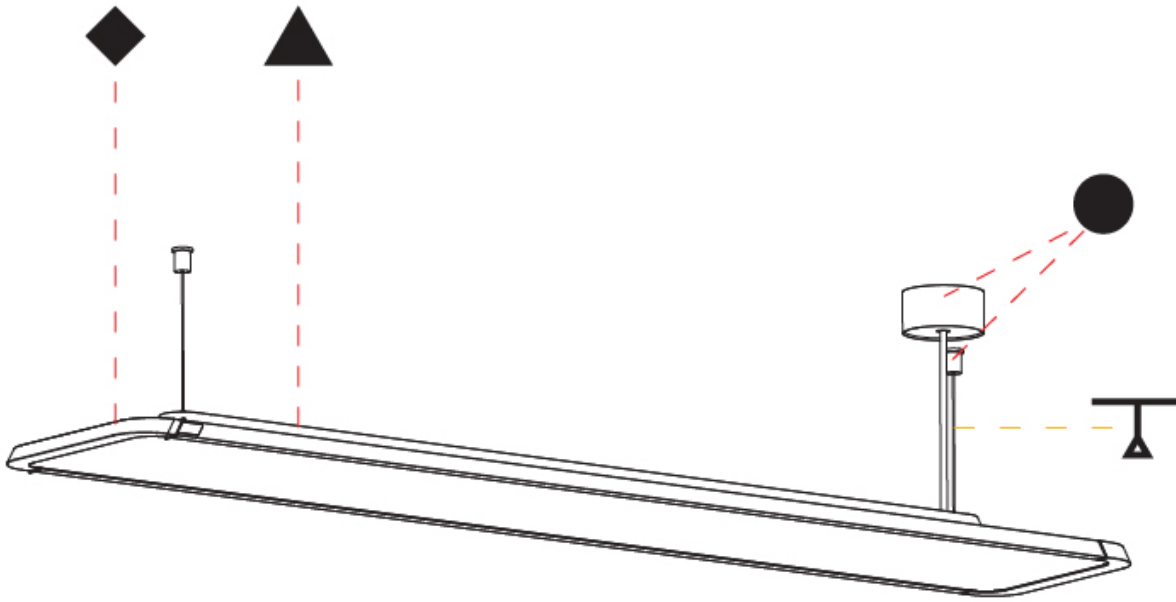

HADI-M SUSPENDED SUSPENSION

A300406-

PROJECT
TYPE
SPECIFIER
QUANTITY
DATE