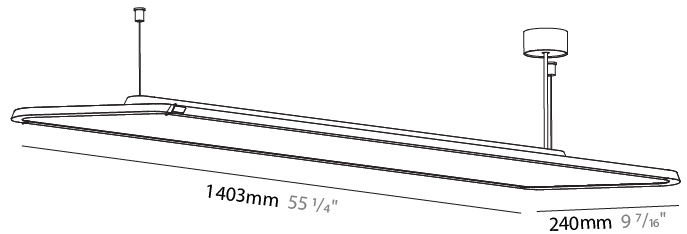

GENERAL

Series: Hadi
Subseries: Hadi-M Aura
Brand: Prolicht
Division: Architectural
Mounting Type: Surface
Mounting Location: Ceiling

PHYSICAL

Shape: Rectangle
Length (mm): 1403
Length (in): 55 1/4
Width (mm): 240
Width (in): 9 7/16
Height (mm): 48
Height (in): 1 7/8
Light Distribution: Direct
Fixture Finish: SSR / BKV / CWI / CRY / HAB / UFT / ITA / RUA / FTG / MYG / LOD / PUS / FRO / FUP / KIA / POP / BLS / SPG / MEY / GOH / GUM / CHC / COM / ABZ / JAG / OBR / MOS / ROR
Fixture Material: Extruded Aluminum / Steel
Cable Details: 2,000mm / 6,000mm Transparent Cable

ELECTRICAL

Lamp Type: LED (Zhaga Standard)
Input Wattage (W): 78
Total Output Wattage (W): 70.9
Dimming: Non-Dimmable
Driver Included: No
Driver Location: Integrated
Driver Type: Constant Current - Universal
Driver Class: Class 2
Input Voltage (V): 120 - 277
Constant Current (MA): 225
Upon Request: 0-10V Dimming

LED

Color Temperature (°K): 3000 / 3500 / 4000
Max. Delivered Lumen (lm): 5783 / 5781 / 5899
Nominal Lumen (lm): 9801 / 9799 / 9999
CRI: >90 CRI
Lamp Life (hrs): 50000

OPTICAL

Adjustability: Fixed

RATINGS AND CERTIFICATIONS

Certified By: Certified for North American Standards
IP rating: IP20

PROJECT _____
TYPE _____
SPECIFIER _____
QUANTITY _____
DATE _____