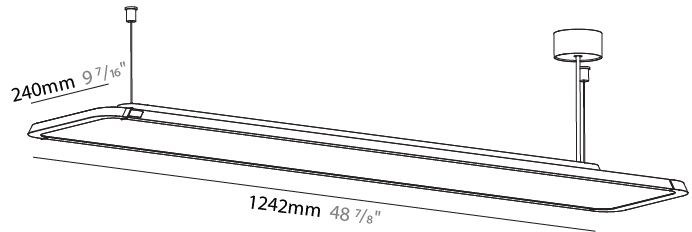

1. To build a product code in our configurator select the specify button on the base model # product page
2. To build a manual product code on this datasheet choose from the options listed below in blue font and add the suffix to the base model #

GENERAL

Series: Hadi
Subseries: Hadi-M Aura
Partner: Prolicht
Division: Architectural
Installation: Suspension
Product Type: Pendant
Mounting Location: Ceiling
Light Distribution: Direct

PHYSICAL

Shape: Rectangle
Length (mm): 1242
Length (in): 48 7/8
Width (mm): 240
Width (in): 9 7/16
Height (mm): 48
Height (in): 1 7/8

Fixture Finish: SSR / BKV / CWI / CRY / HAB / UFT / ITA / RUA / FTG / MYG / LOD / PUS / FRO / FUP / KIA / POP / BLS / SPG / MEY / GOH / CHC / COM / ABZ / JAG / OBR / MOS / ROR

Fixture Material: Extruded Aluminum / Steel
Cable Details: 2,000mm / 6,000mm Transparent Cable

ELECTRICAL

Lamp Type: LED (Zhaga Standard)
Input Wattage (W): 78
Total Output Wattage (W): 70.9
Dimming: Non-Dimmable
Driver Included: No
Driver Location: Integrated
Driver Type: Constant Current - Universal
Driver Class: Class 2
Input Voltage (V): 120 - 277
Constant Current (MA): 225
Upon Request: 0-10V Dimming

LED

Color Temperature (°K): 3000 / 3500 / 4000
Max. Delivered Lumen (lm): 4235 / 4230 / 4316
Nominal Lumen (lm): 4976 / 4971 / 5072
CRI: >90 CRI
Lamp Life (hrs): 50000

OPTICAL

Adjustability: Fixed

RATINGS AND CERTIFICATIONS

Certified By: Certified for North American Standards
IP rating: IP20