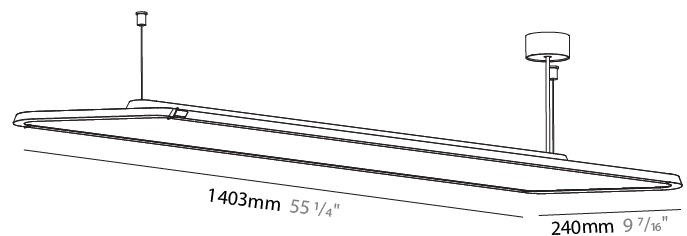

1. To build a product code in our configurator select the specify button on the base model # product page
2. To build a manual product code on this datasheet choose from the options listed below in blue font and add the suffix to the base model #

GENERAL

Series: Hadi
Subseries: Hadi-Q Suspended
Partner: Prolicht
Division: Architectural
Installation: Suspension
Product Type: Pendant
Mounting Location: Ceiling
Light Distribution: Direct

PHYSICAL

Shape: Rectangle
Length (mm): 1403
Length (in): 55 1/4
Width (mm): 240
Width (in): 9 7/16
Height (mm): 48
Height (in): 1 7/8

Fixture Finish: [SSR / BKV / CWI / CRY / HAB / UFT / ITA / RUA / FTG / MYG / LOD / PUS / FRO / FUP / KIA / POP / BLS / SPG / MEY / GOH / CHC / COM / ABZ / JAG / OBR / MOS / ROR](#)

Fixture Material: [Extruded Aluminum / Steel](#)

Cable Details: [2000mm / 6000mm Transparent Cable](#)

ELECTRICAL

Lamp Type: LED (Zhaga Standard)
Input Wattage (W): 37.3
Total Output Wattage (W): 33.6
[Dimming: Non-Dimmable](#)
Driver Included: No
Driver Location: Integrated
Driver Type: Constant Current - Universal
Driver Class: Class 2
Input Voltage (V): 120 - 277
Constant Current (MA): 900

LED

[Color Temperature (°K): 3000 / 4000](#)
Max. Delivered Lumen (lm): 3911 / 3987
Nominal Lumen (lm): 4976 / 5072
CRI: >90 CRI
Lamp Life (hrs): 50000
Upon Request: 3500K

OPTICAL

RATINGS AND CERTIFICATIONS

Certified By: Certified for North American Standards
IP rating: IP20